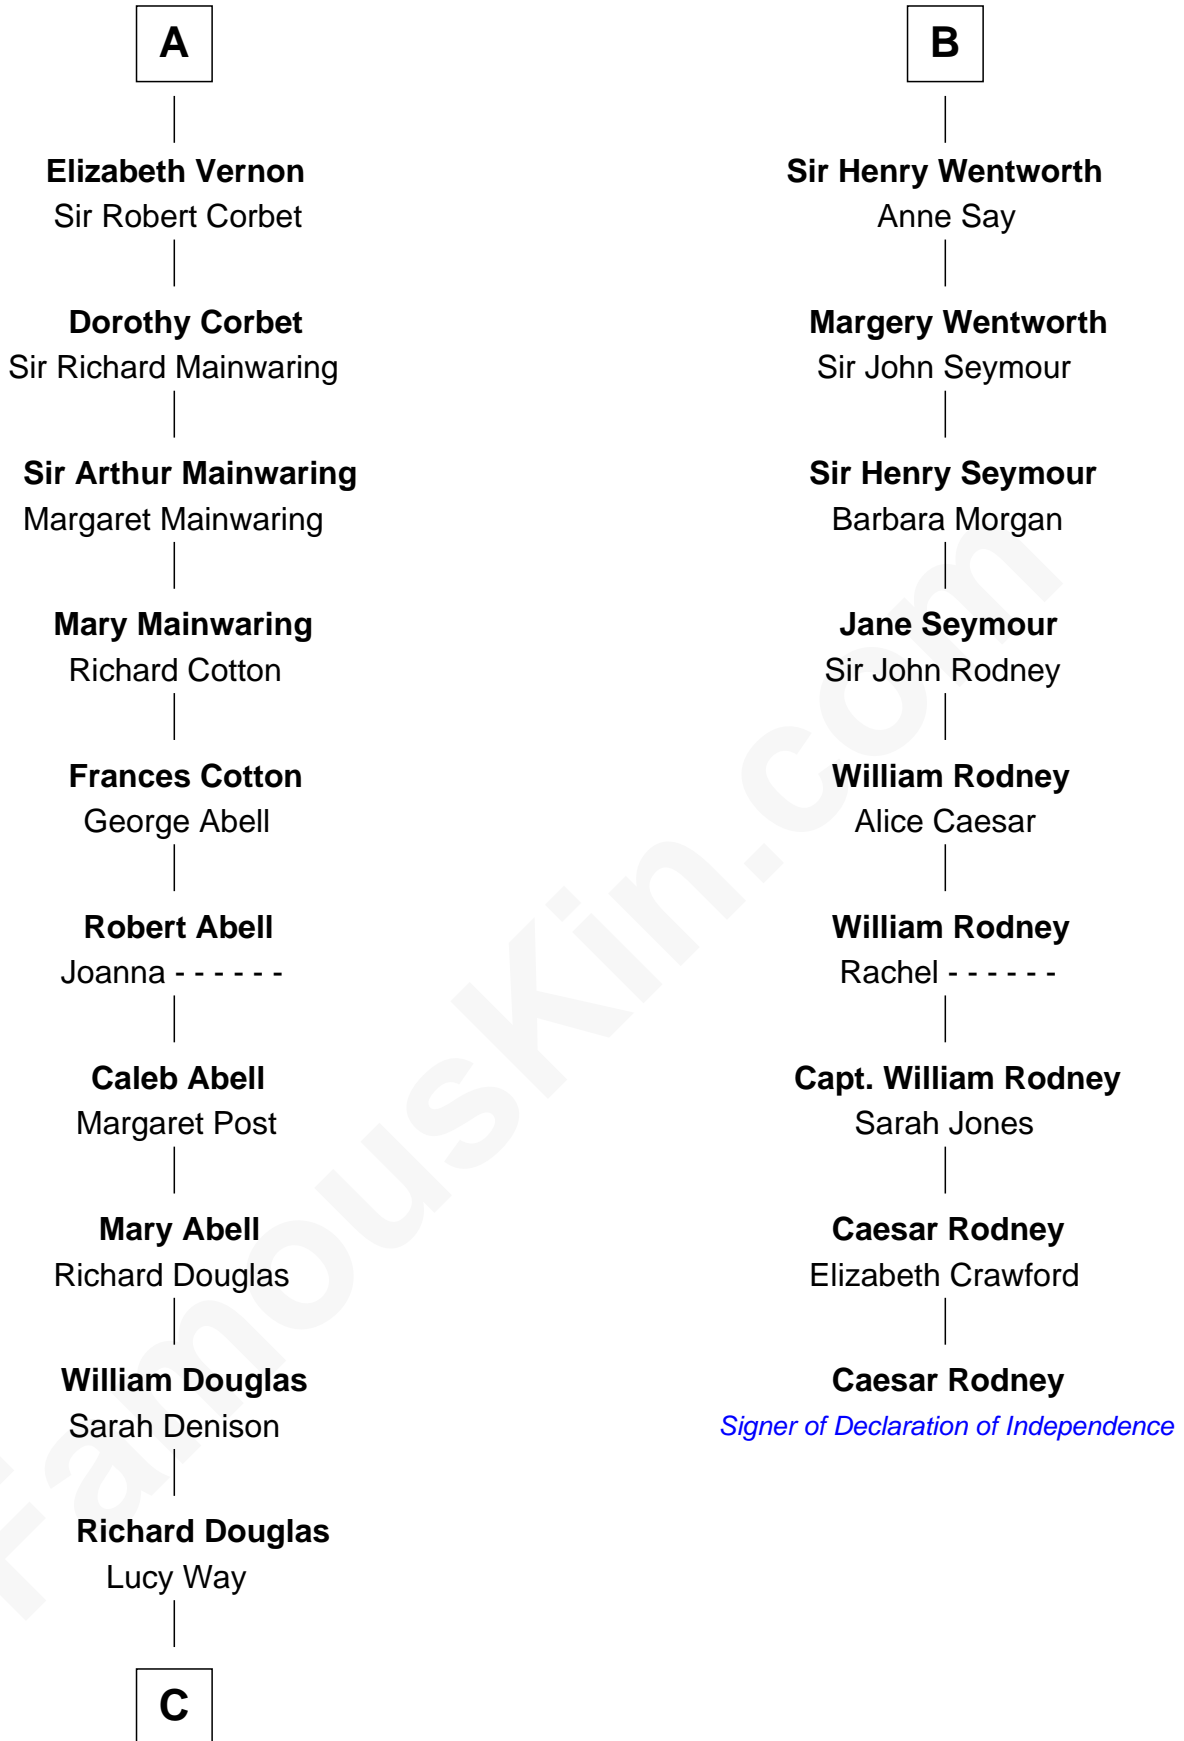

FamousKin.com Relationship Chart of

Melvyn Douglas

Movie Actor

15th cousin 5 times removed of

Caesar Rodney

Signer of the Declaration of Independence

C

—
Erskine Douglas

Sophia Garrett

—
Emma Jane Douglas

Col. George Taliaferro Shackelford

—
Lena Priscilla Shackelford

Edouard Gregory Hesselberg

—
Melvyn Douglas

Movie Actor

FamousKin.com