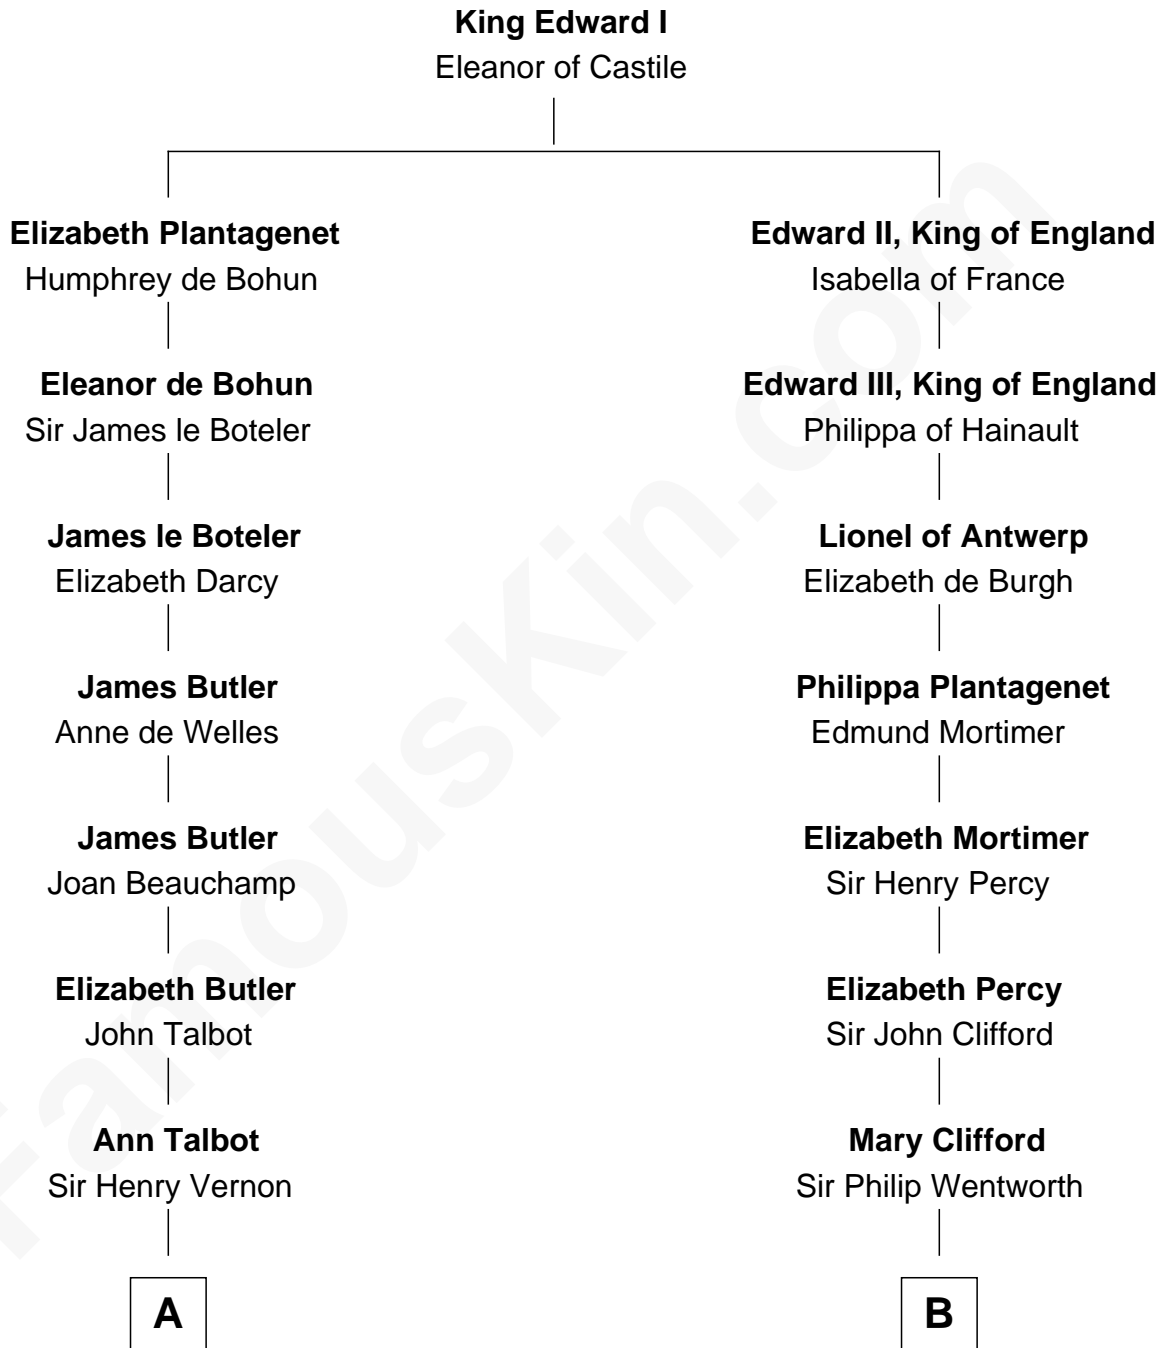

FamousKin.com Relationship Chart of

Melvyn Douglas

Movie Actor

15th cousin 5 times removed of

Caesar Rodney

Signer of the Declaration of Independence

C

—
Erskine Douglas

Sophia Garrett

—
Emma Jane Douglas

Col. George Taliaferro Shackelford

—
Lena Priscilla Shackelford

Edouard Gregory Hesselberg

—
Melvyn Douglas

Movie Actor

FamousKin.com