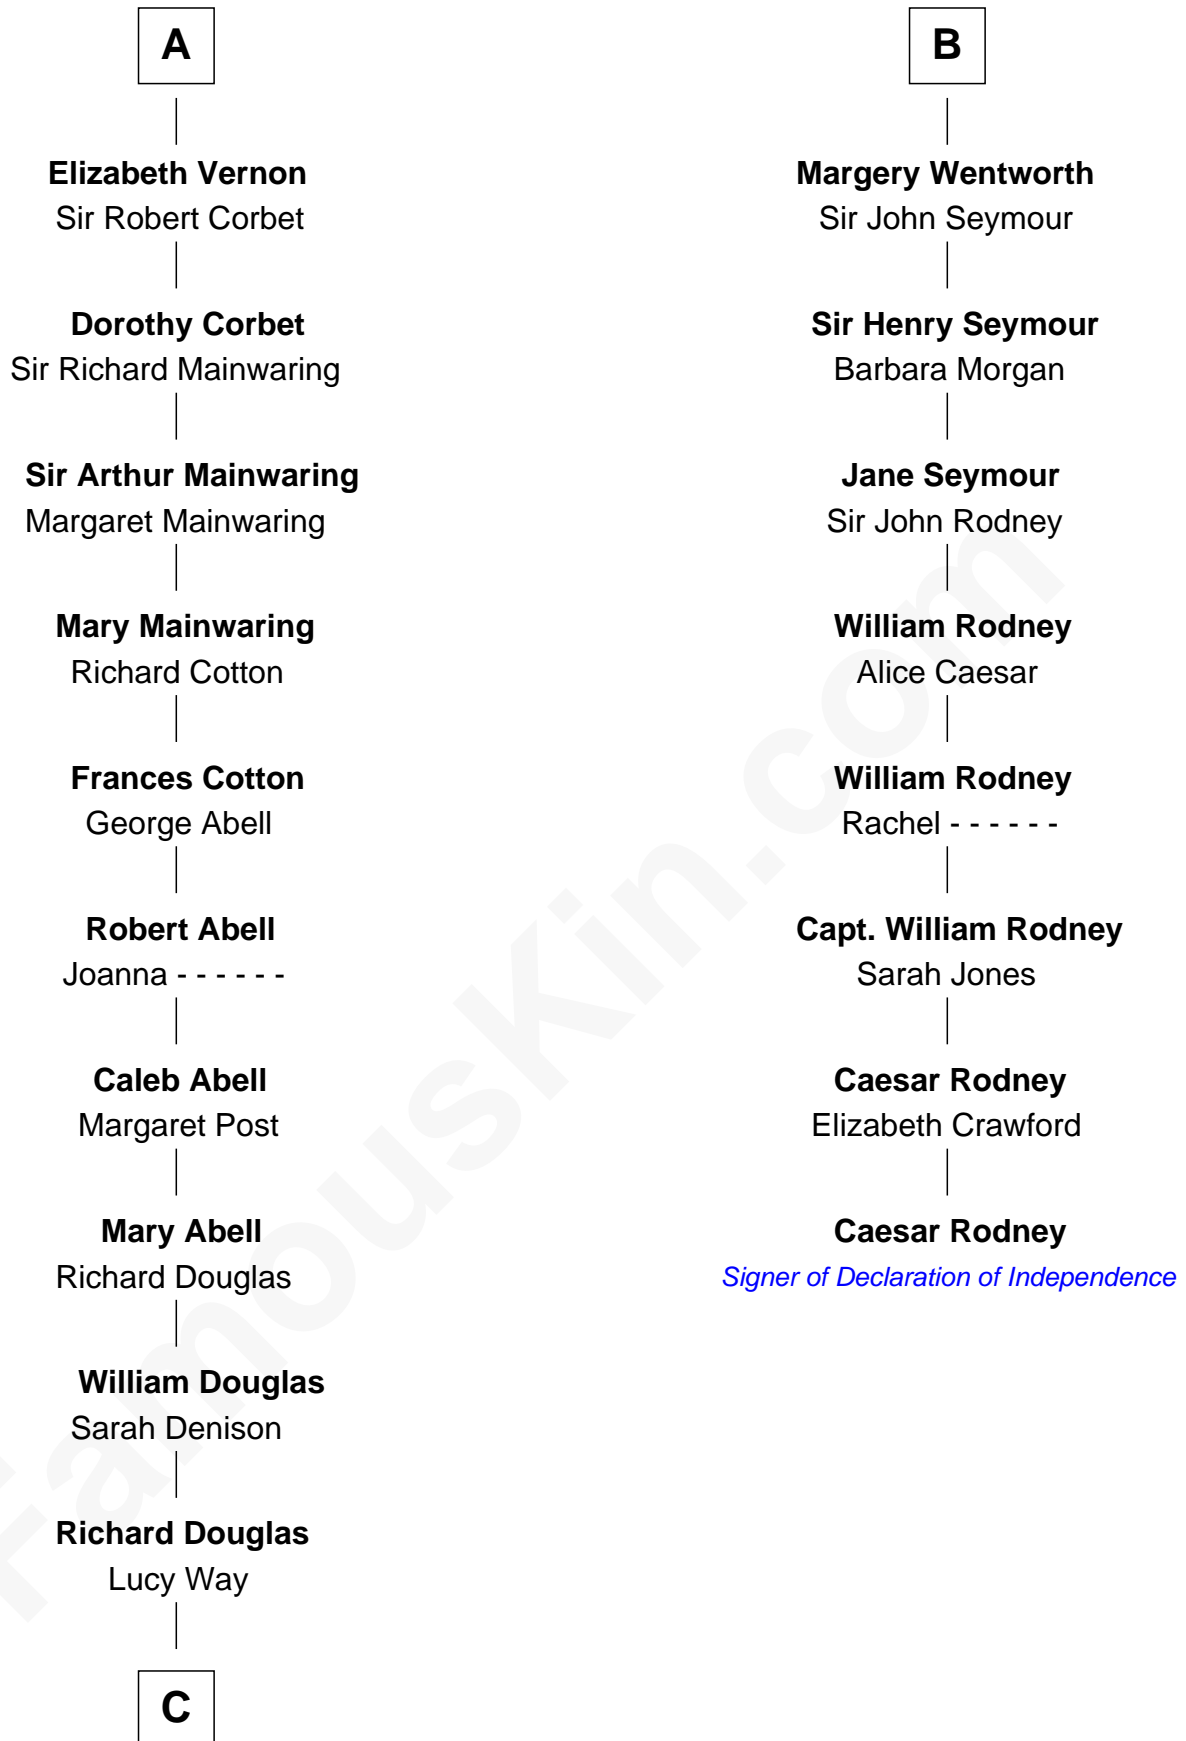

FamousKin.com
Relationship Chart of
Melvyn Douglas
Movie Actor

14th cousin 6 times removed of

Caesar Rodney
Signer of the Declaration of Independence

C

—
Erskine Douglas

Sophia Garrett

—
Emma Jane Douglas

Col. George Taliaferro Shackelford

—
Lena Priscilla Shackelford

Edouard Gregory Hesselberg

—
Melvyn Douglas

Movie Actor

FamousKin.com