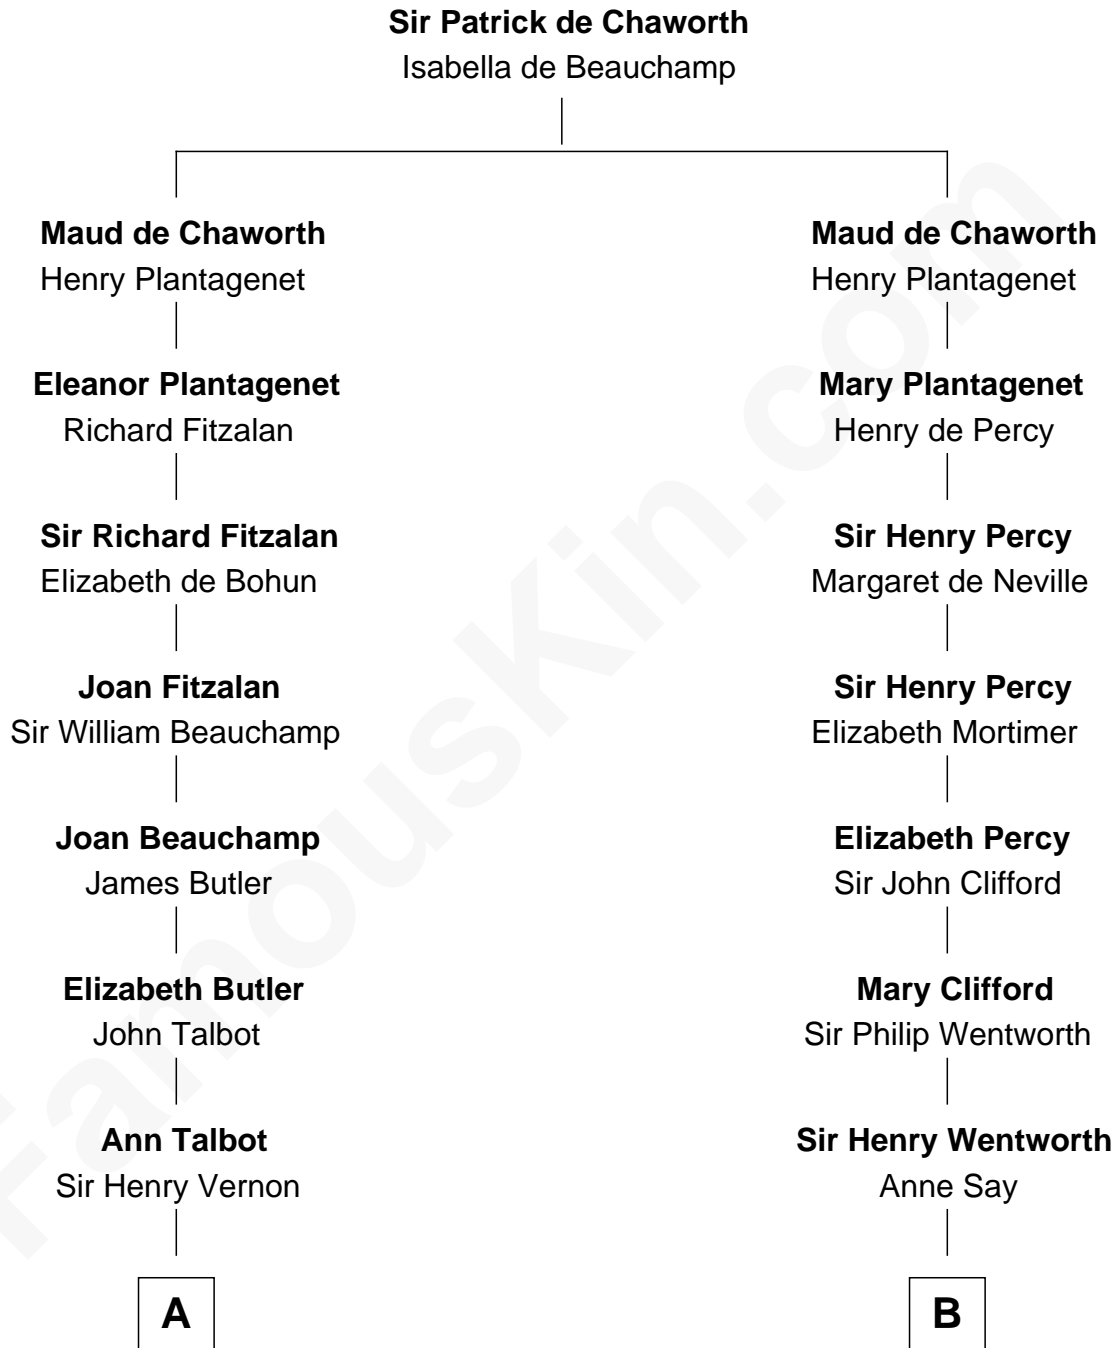

FamousKin.com
Relationship Chart of
Melvyn Douglas
Movie Actor

14th cousin 6 times removed of

Caesar Rodney
Signer of the Declaration of Independence

C

—
Erskine Douglas

Sophia Garrett

—
Emma Jane Douglas

Col. George Taliaferro Shackelford

—
Lena Priscilla Shackelford

Edouard Gregory Hesselberg

—
Melvyn Douglas

Movie Actor

FamousKin.com