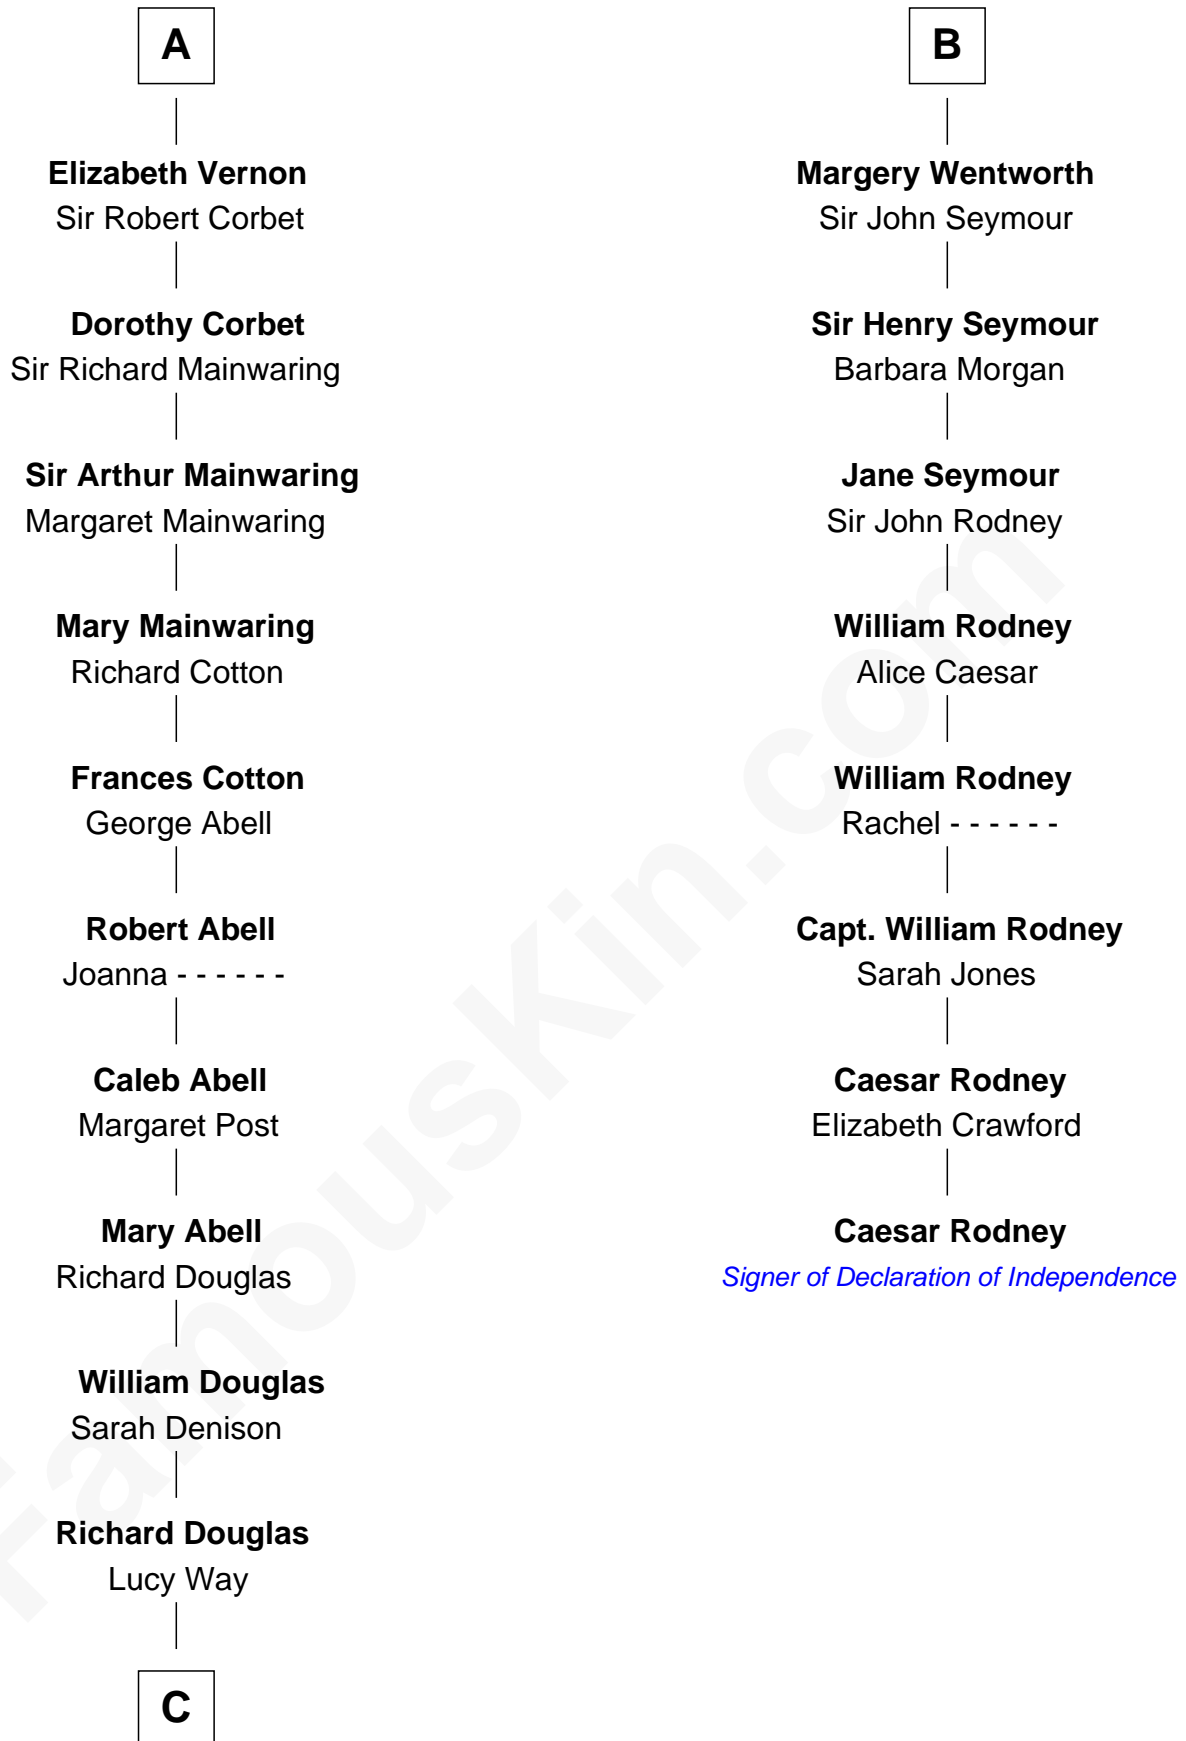

**FamousKin.com**  
**Relationship Chart of**  
**Melvyn Douglas**  
*Movie Actor*

14th cousin 6 times removed of

**Caesar Rodney**  
*Signer of the Declaration of Independence*

**Gunselm de Badlesmere**

**C**

—  
**Erskine Douglas**

Sophia Garrett

—  
**Emma Jane Douglas**

Col. George Taliaferro Shackelford

—  
**Lena Priscilla Shackelford**

Edouard Gregory Hesselberg

—  
**Melvyn Douglas**