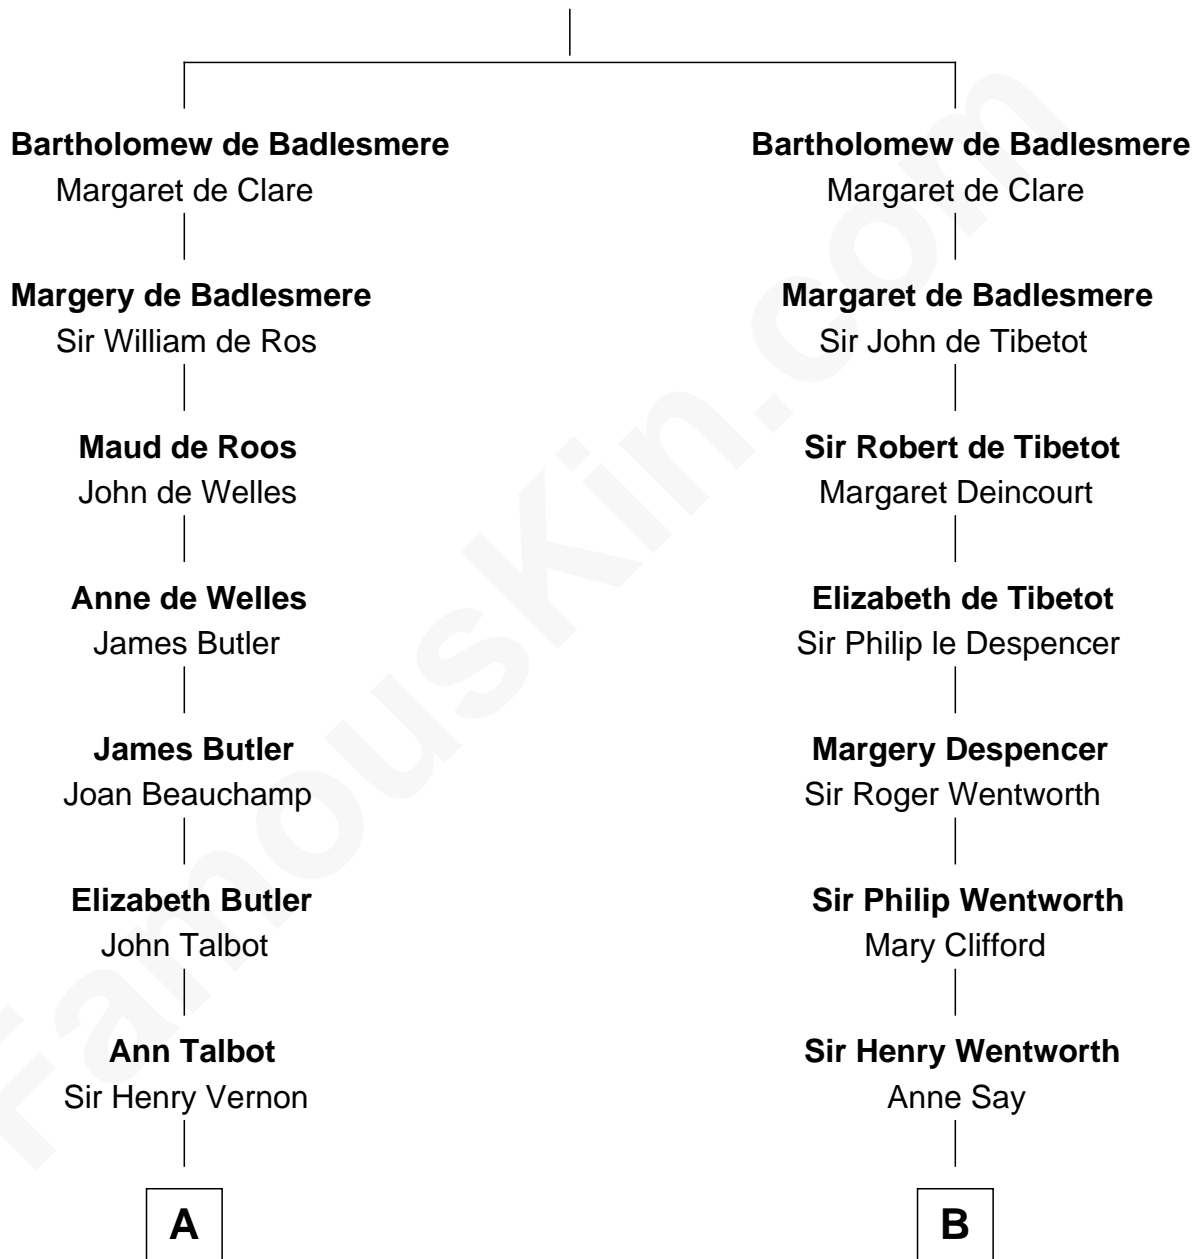

**FamousKin.com**  
**Relationship Chart of**  
**Melvyn Douglas**  
*Movie Actor*

14th cousin 6 times removed of

**Caesar Rodney**  
*Signer of the Declaration of Independence*

**Gunselm de Badlesmere**

**C**

—  
**Erskine Douglas**

Sophia Garrett

—  
**Emma Jane Douglas**

Col. George Taliaferro Shackelford

—  
**Lena Priscilla Shackelford**

Edouard Gregory Hesselberg

—  
**Melvyn Douglas**

*Movie Actor*

FamousKin.com