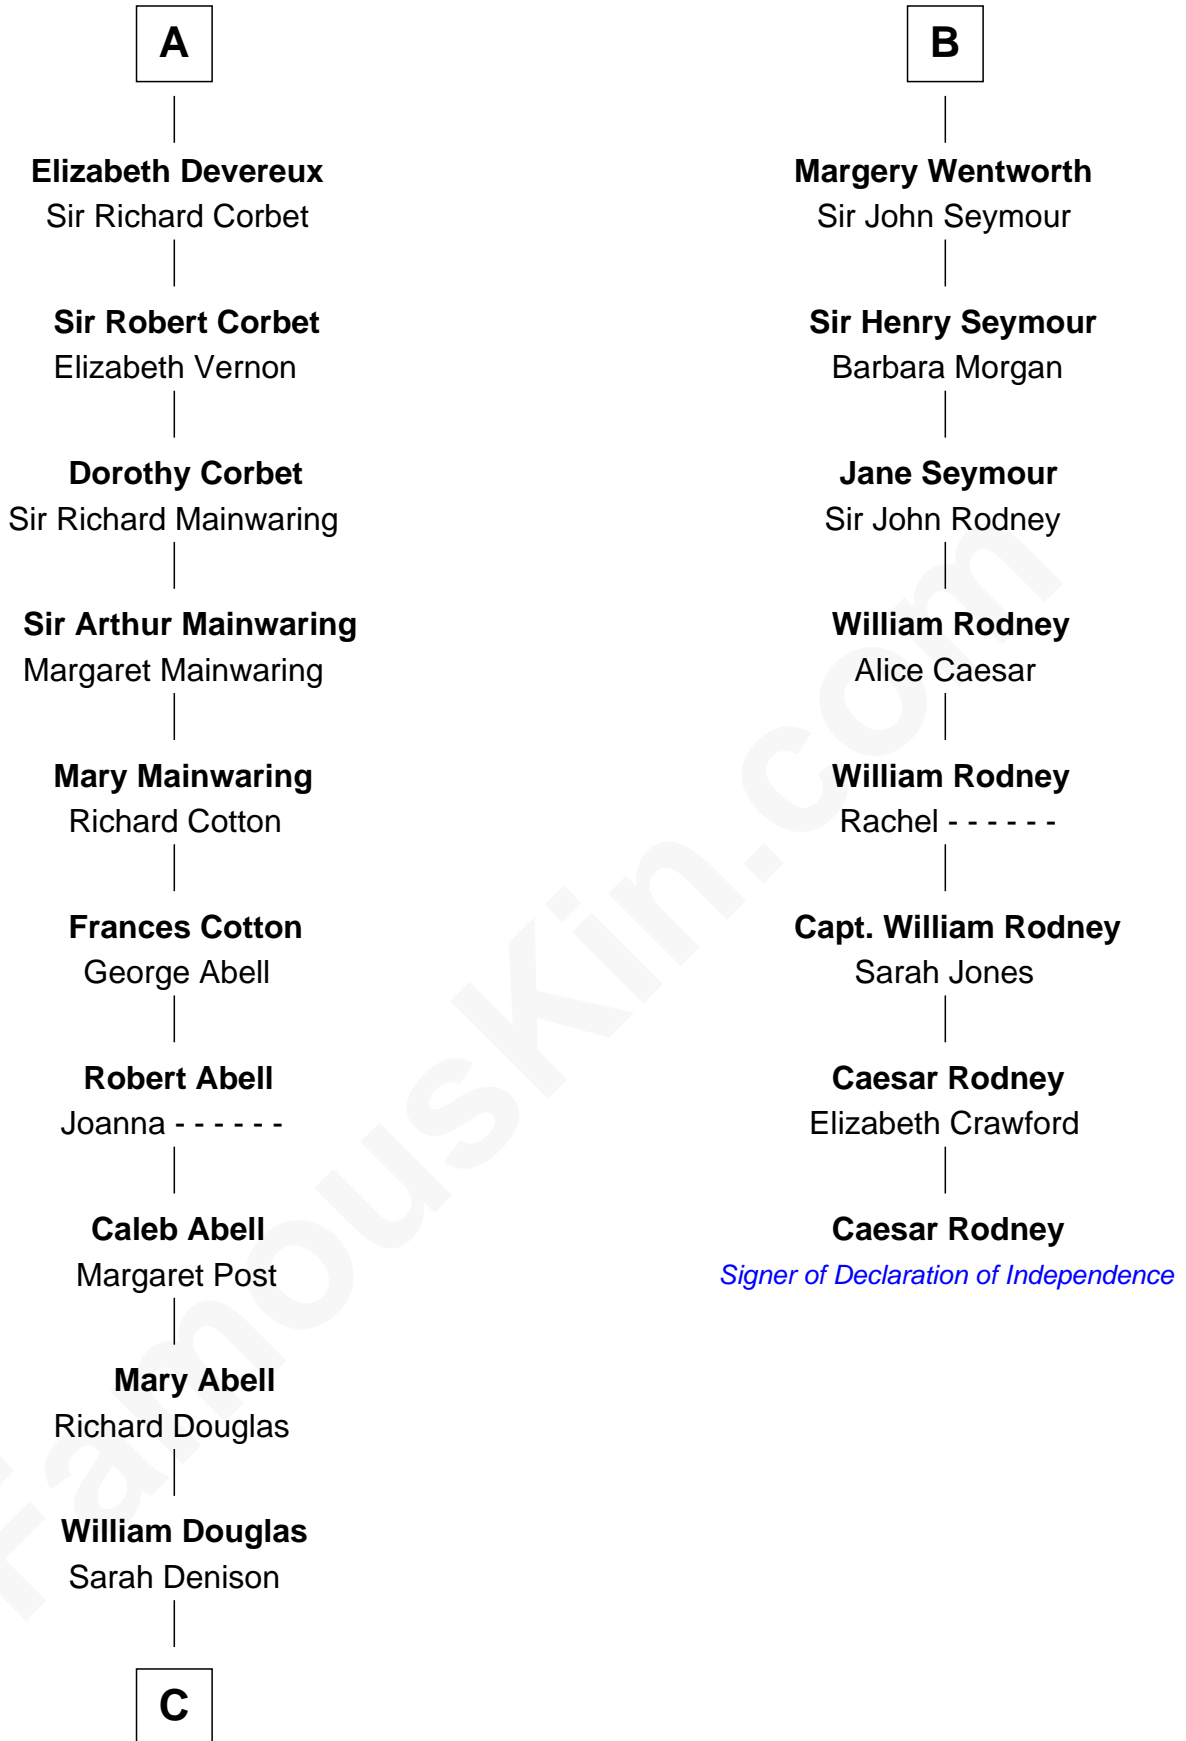

FamousKin.com
Relationship Chart of
Melvyn Douglas
Movie Actor

14th cousin 7 times removed of

Caesar Rodney
Signer of the Declaration of Independence

C

Richard Douglas

Lucy Way

Erskine Douglas

Sophia Garrett

Emma Jane Douglas

Col. George Taliaferro Shackelford

Lena Priscilla Shackelford

Edouard Gregory Hesselberg

Melvyn Douglas

Movie Actor

FamousKin.com