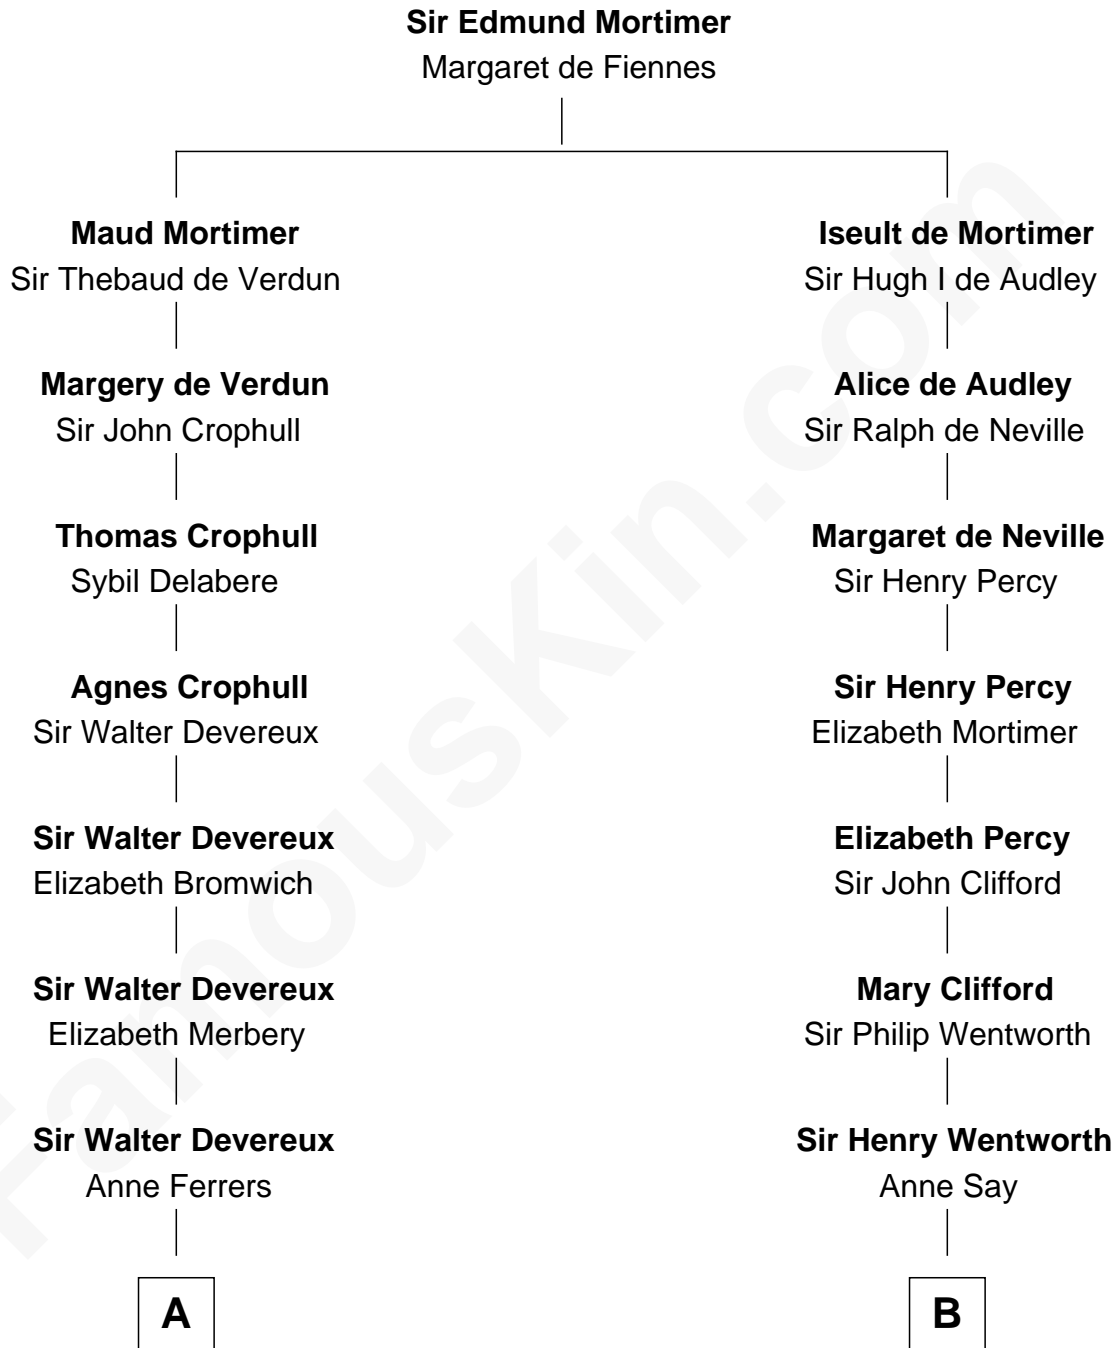

FamousKin.com
Relationship Chart of
Melvyn Douglas
Movie Actor

14th cousin 7 times removed of

Caesar Rodney
Signer of the Declaration of Independence

C

Richard Douglas

Lucy Way

Erskine Douglas

Sophia Garrett

Emma Jane Douglas

Col. George Taliaferro Shackelford

Lena Priscilla Shackelford

Edouard Gregory Hesselberg

Melvyn Douglas

Movie Actor

FamousKin.com