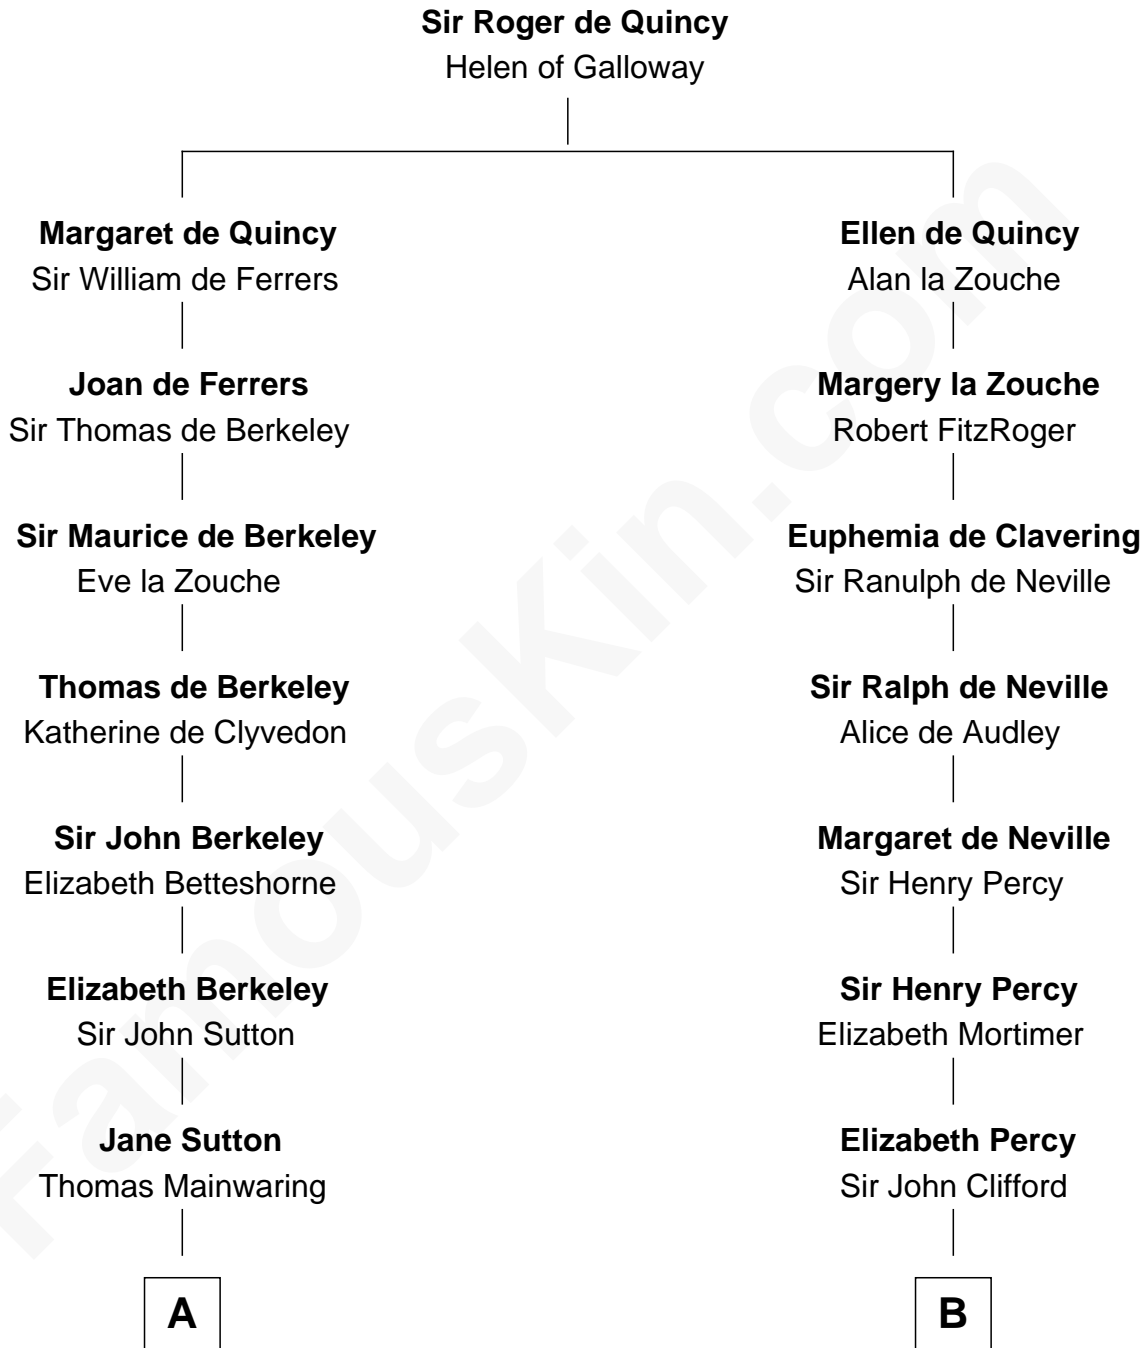

FamousKin.com
Relationship Chart of
Melvyn Douglas
Movie Actor

16th cousin 3 times removed of

Caesar Rodney
Signer of the Declaration of Independence

C

—
Emma Jane Douglas
Col. George Taliaferro Shackelford

—
Lena Priscilla Shackelford
Edouard Gregory Hesselberg

—
Melvyn Douglas
Movie Actor

FamousKin.com