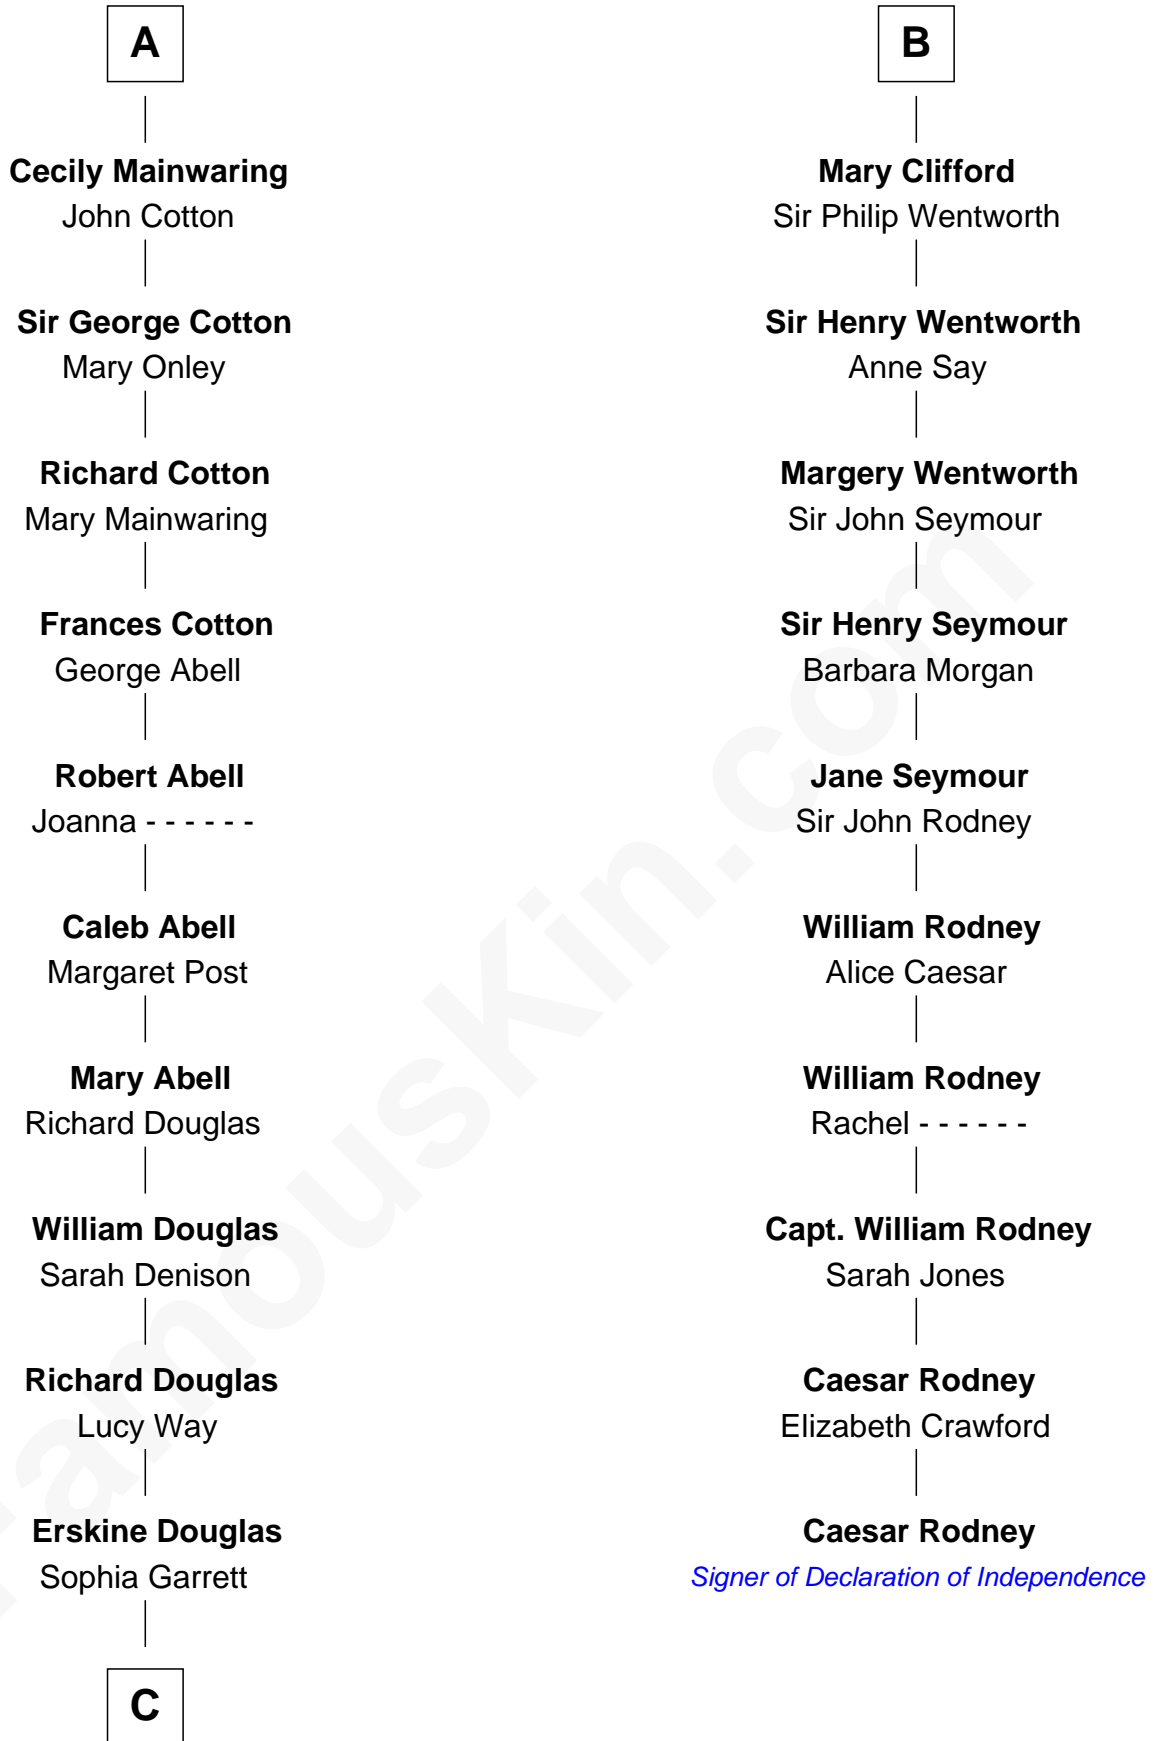

FamousKin.com
Relationship Chart of
Melvyn Douglas
Movie Actor

16th cousin 3 times removed of

Caesar Rodney
Signer of the Declaration of Independence

C

—
Emma Jane Douglas
Col. George Taliaferro Shackelford

—
Lena Priscilla Shackelford
Edouard Gregory Hesselberg

—
Melvyn Douglas
Movie Actor

FamousKin.com