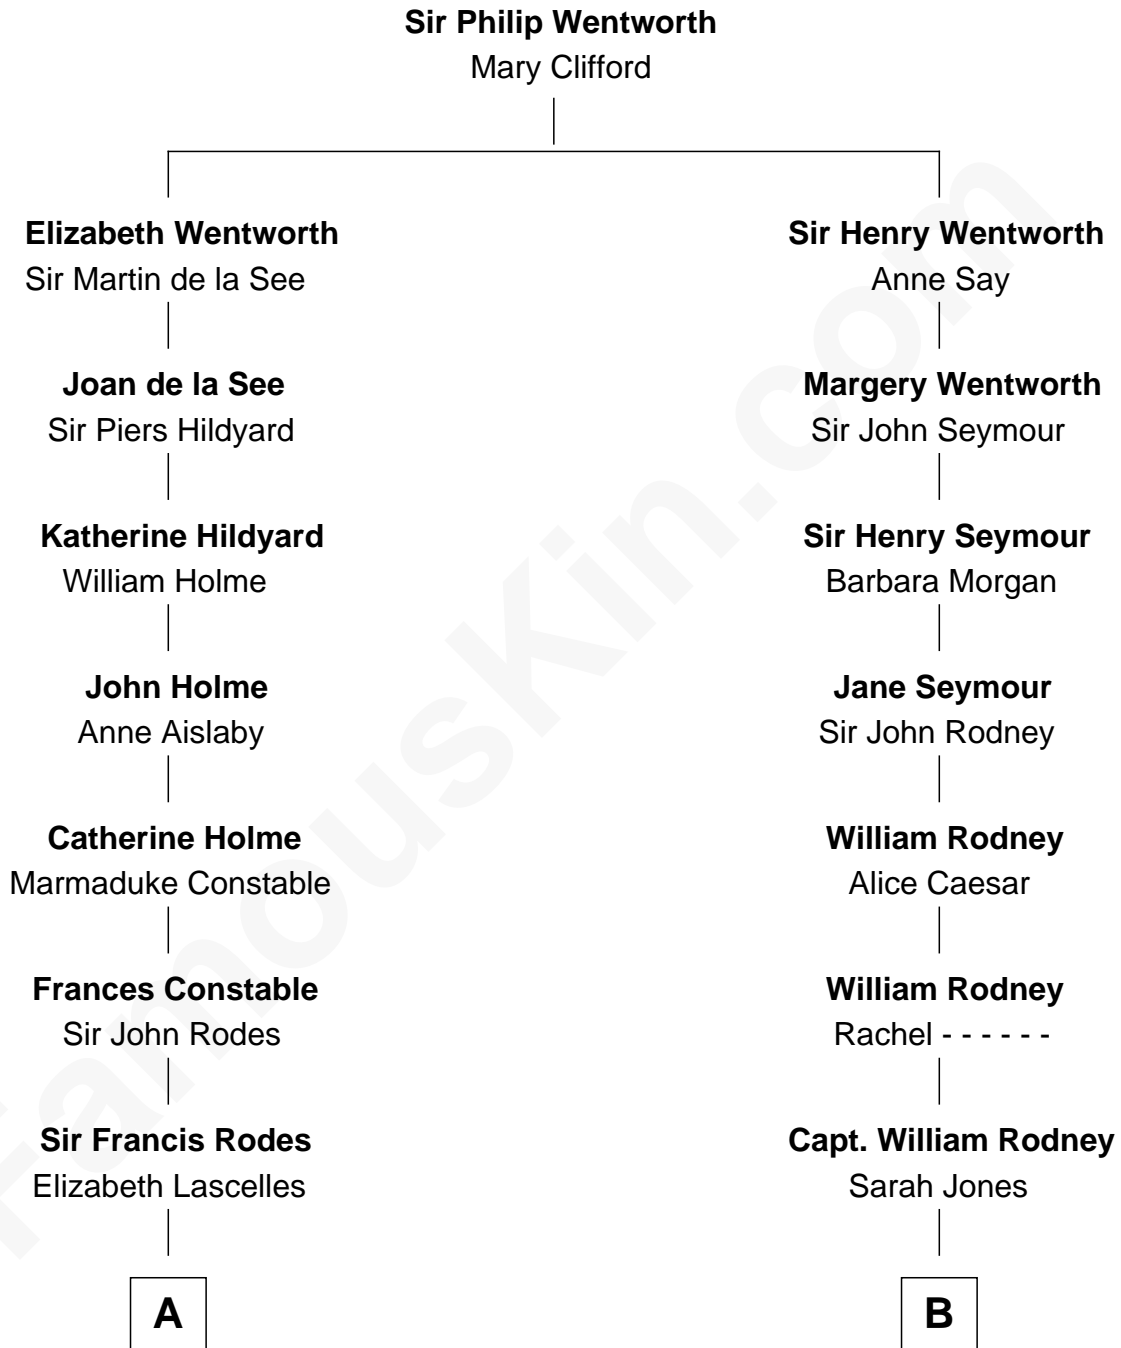

FamousKin.com Relationship Chart of

Melvyn Douglas

Movie Actor

8th cousin 8 times removed of

Caesar Rodney

Signer of the Declaration of Independence

A

John Rodes
Elizabeth Jason

Charles Rodes
Frances - - - - -

John Rodes
Mary Crawford

Ann Rodes
William Thomson

Rodes Thomson
Sally Vivian

Nancy Thomson
Thomas Johnson Garrett

Sophia Garrett
Erskine Douglas

Emma Jane Douglas
Col. George Taliaferro Shackelford