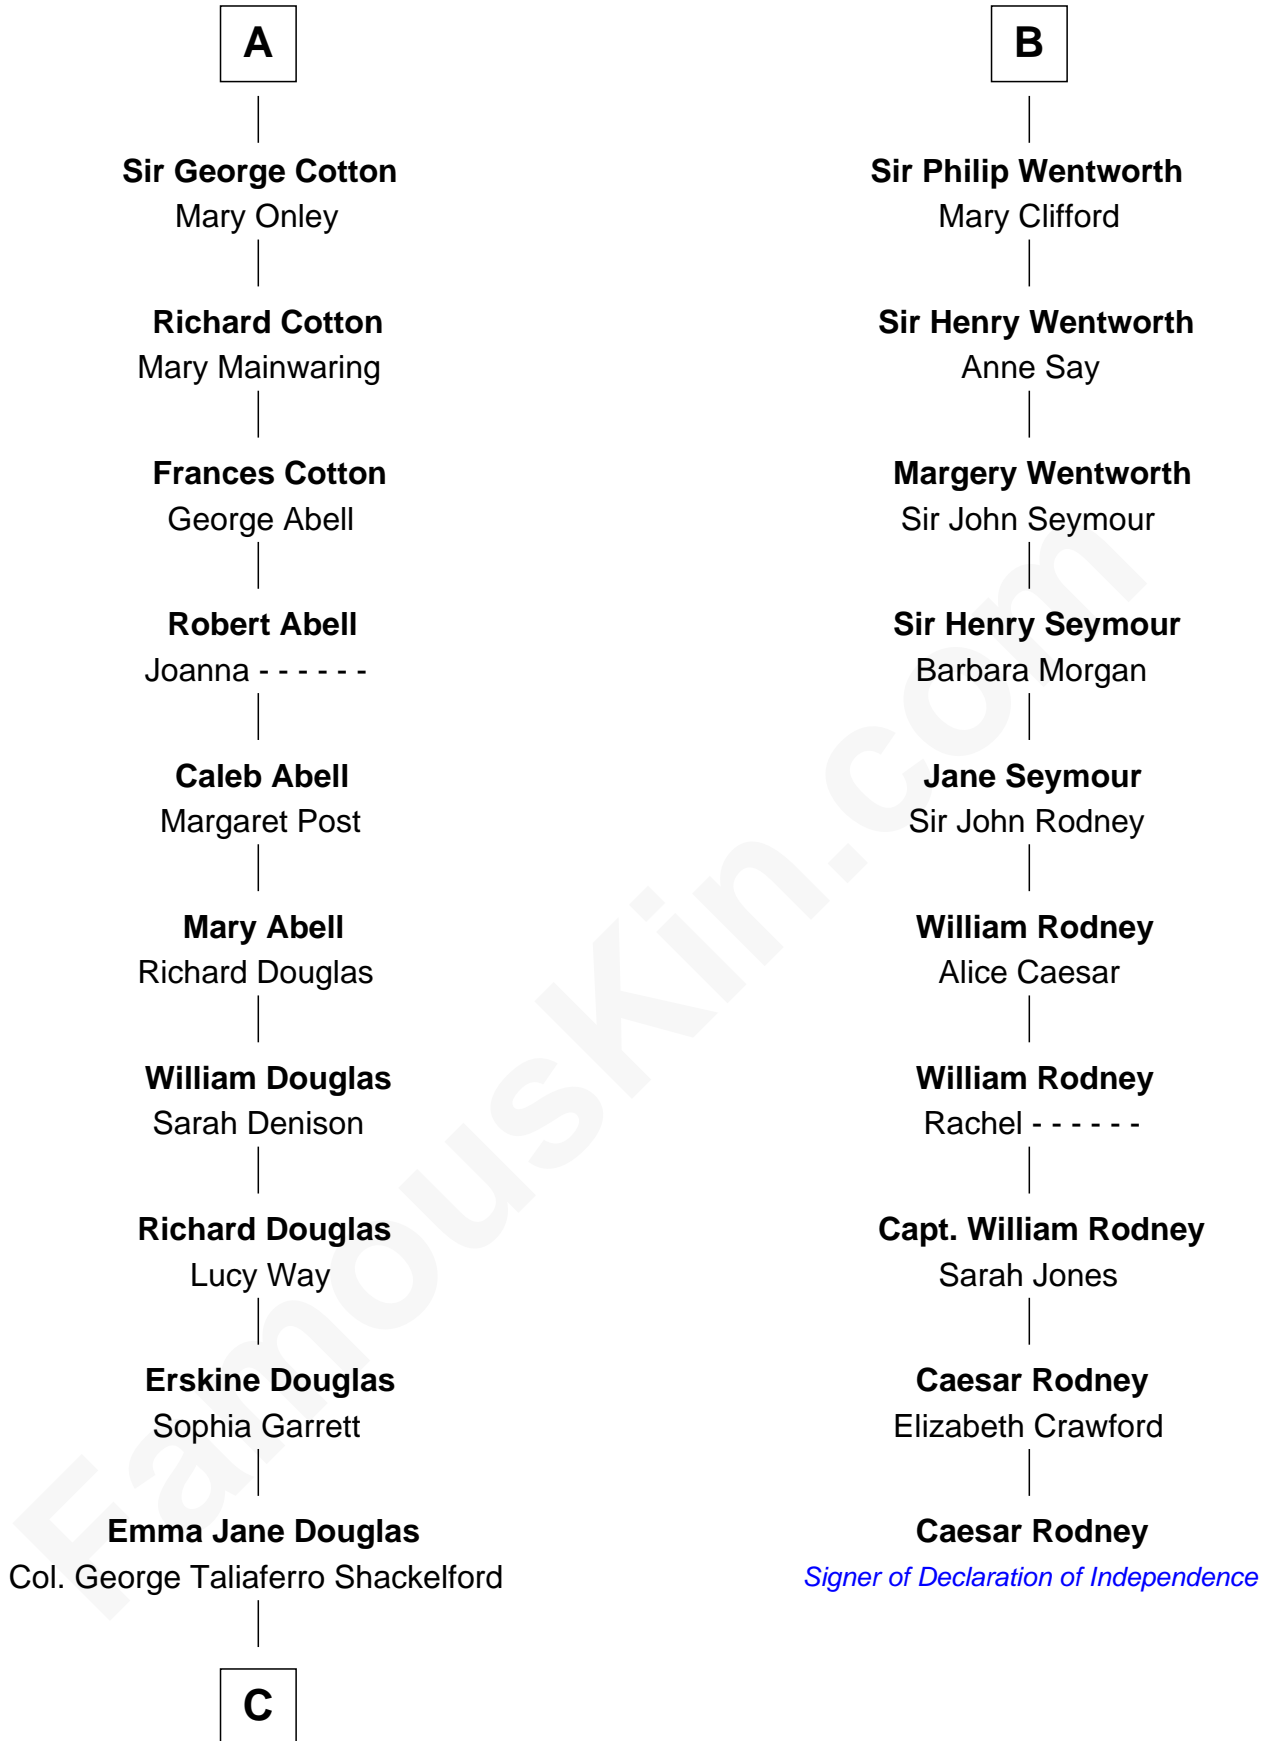

FamousKin.com

Relationship Chart of

Melvyn Douglas

Movie Actor

16th cousin 2 times removed of

Caesar Rodney
Signer of the Declaration of Independence

C

Lena Priscilla Shackelford
Edouard Gregory Hesselberg