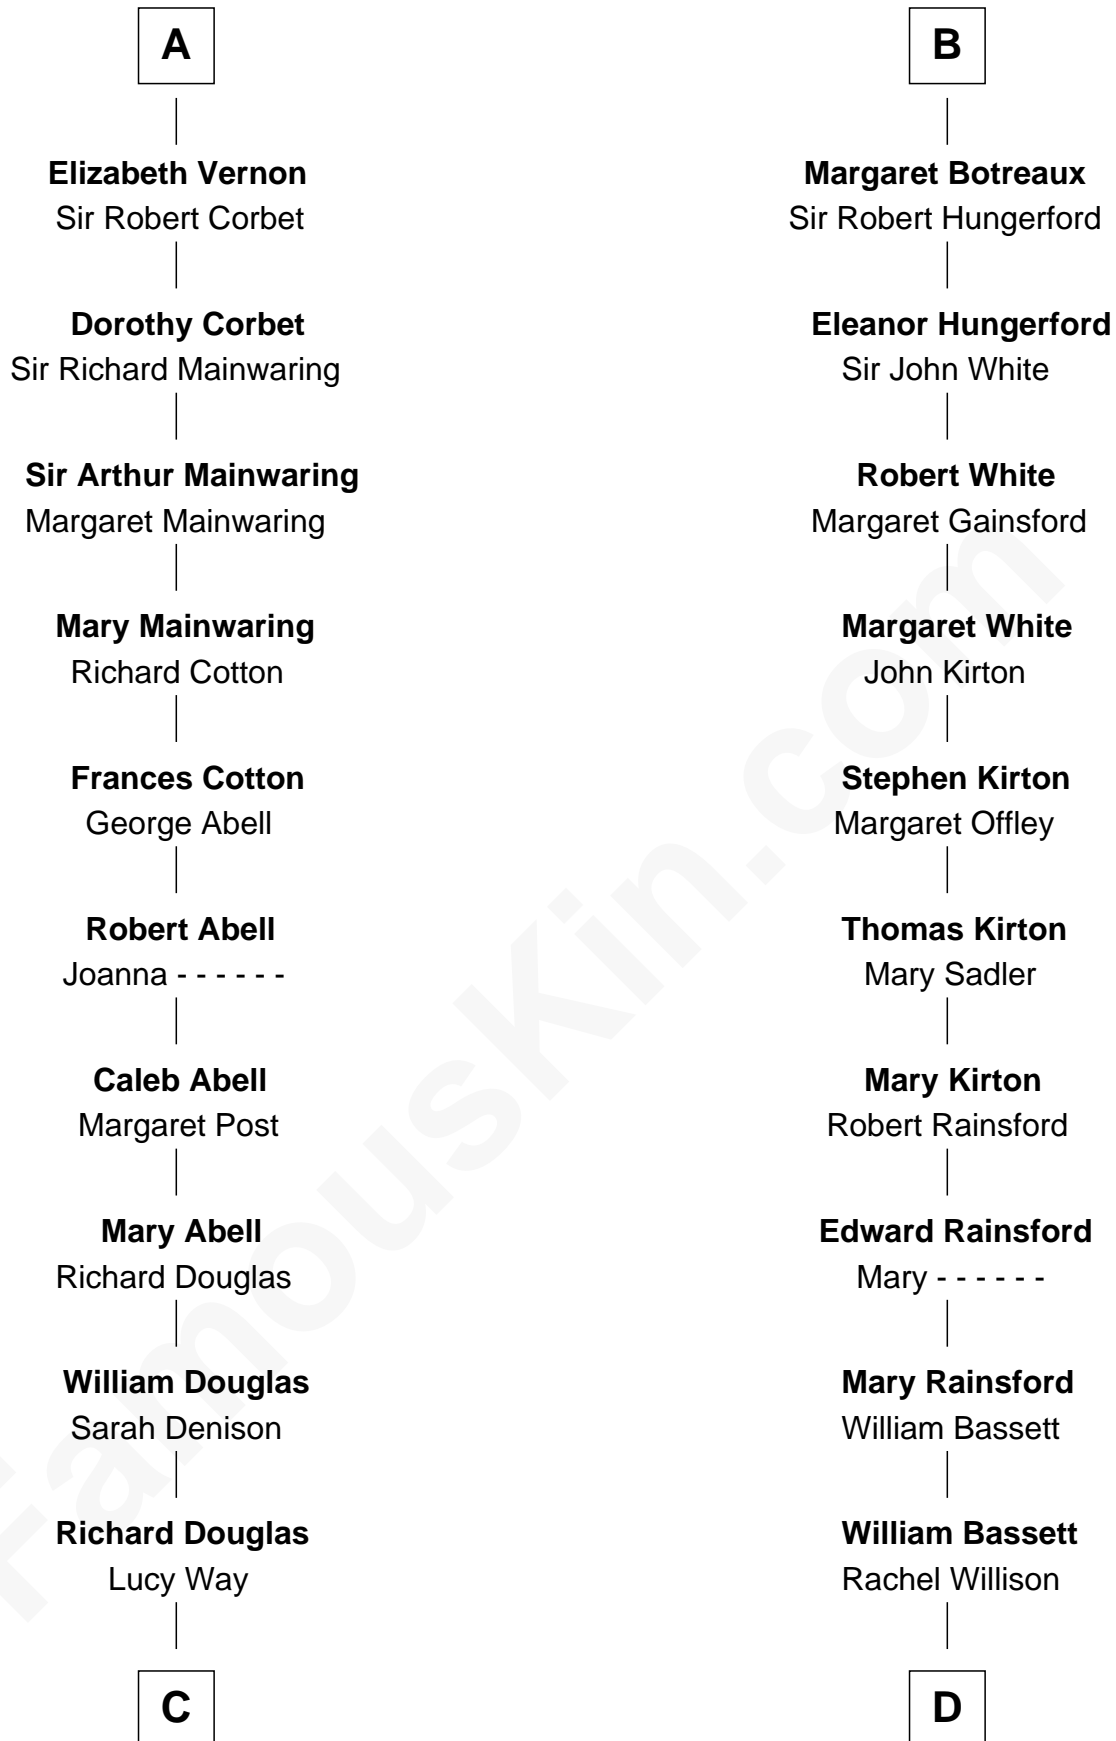

FamousKin.com
Relationship Chart of
Melvyn Douglas
Movie Actor

20th cousin 1 time removed of
Sir Charles Tupper
6th Prime Minister of Canada

C

Erskine Douglas

Sophia Garrett

Emma Jane Douglas

Col. George Taliaferro Shackelford

Lena Priscilla Shackelford

Edouard Gregory Hesselberg

Melvyn Douglas

Movie Actor

D

William Bassett

Abigail Bourne

Mary Bassett