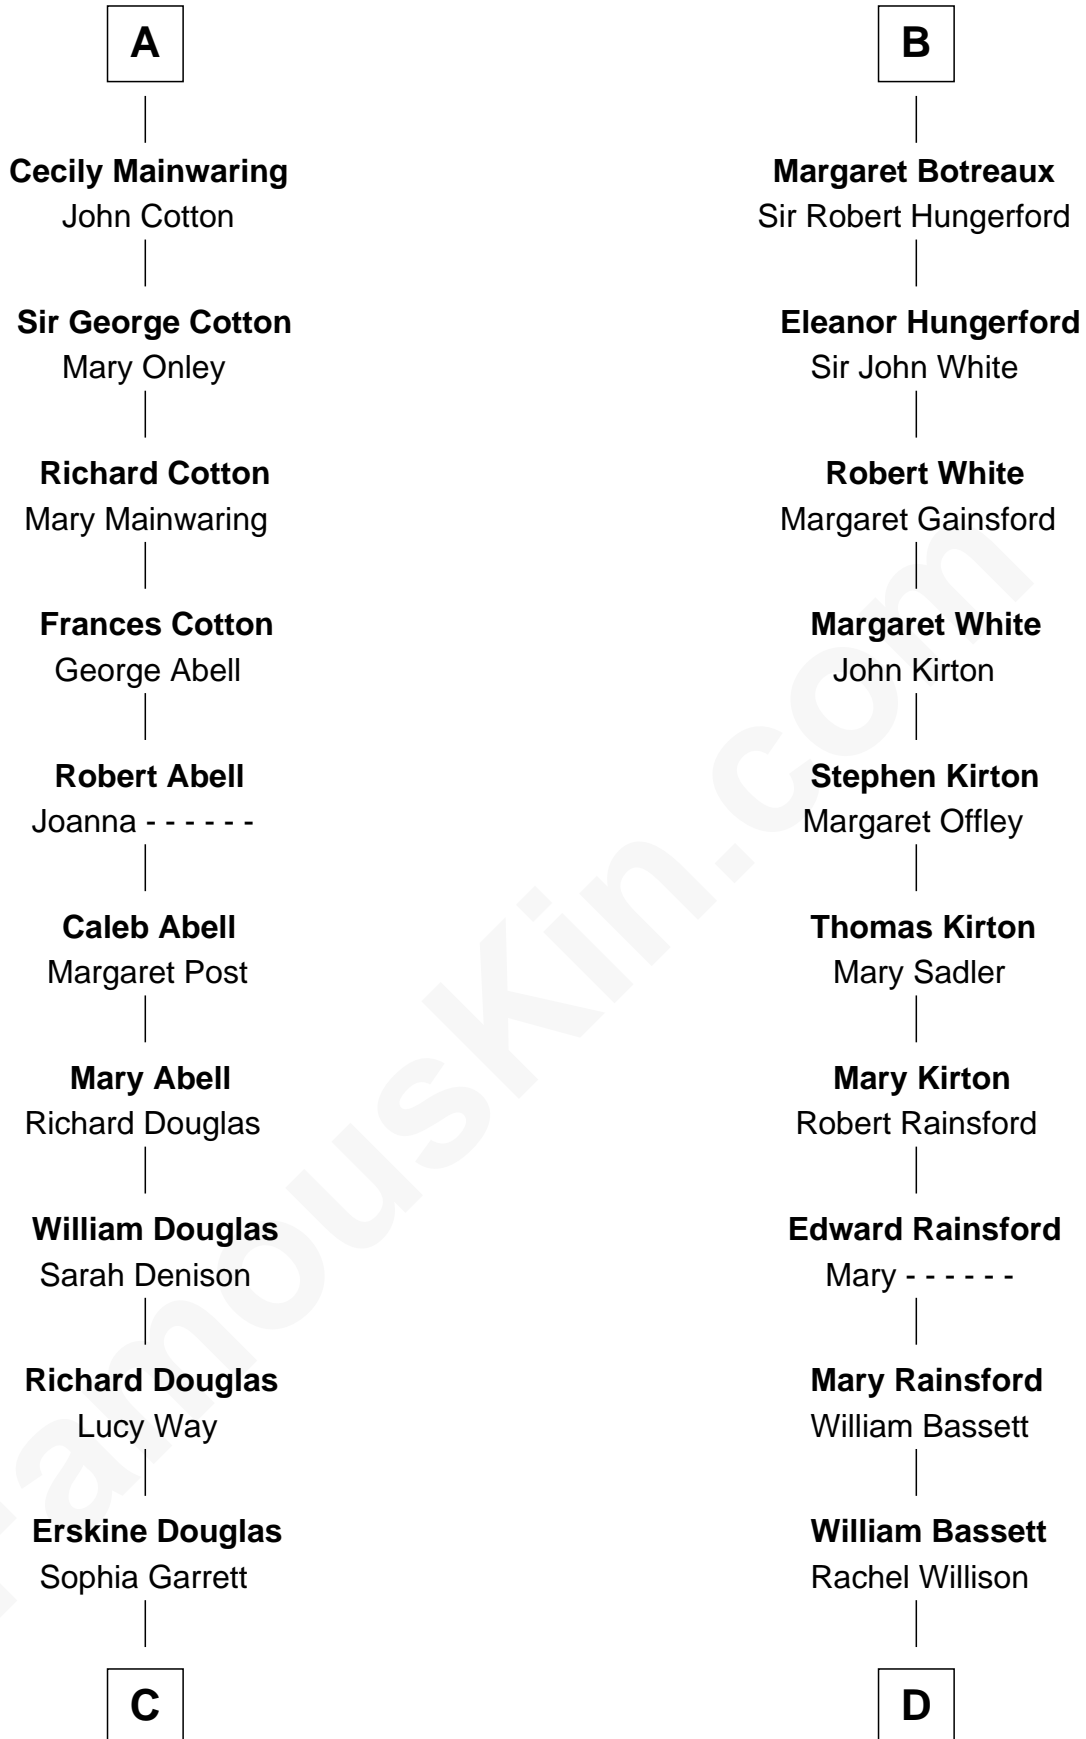

**FamousKin.com**  
**Relationship Chart of**  
**Melvyn Douglas**  
*Movie Actor*

19th cousin 2 times removed of  
**Sir Charles Tupper**  
*6th Prime Minister of Canada*

**C**

**Emma Jane Douglas**  
Col. George Taliaferro Shackelford

**Lena Priscilla Shackelford**  
Edouard Gregory Hesselberg

**Melvyn Douglas**  
*Movie Actor*

**D**

**William Bassett**  
Abigail Bourne

**Mary Bassett**  
Eliakim Tupper

**Charles Tupper**  
Elizabeth West

**Rev. Charles Tupper**  
Miriam Lockhart

**Sir Charles Tupper**  
*6th Prime Minister of Canada*