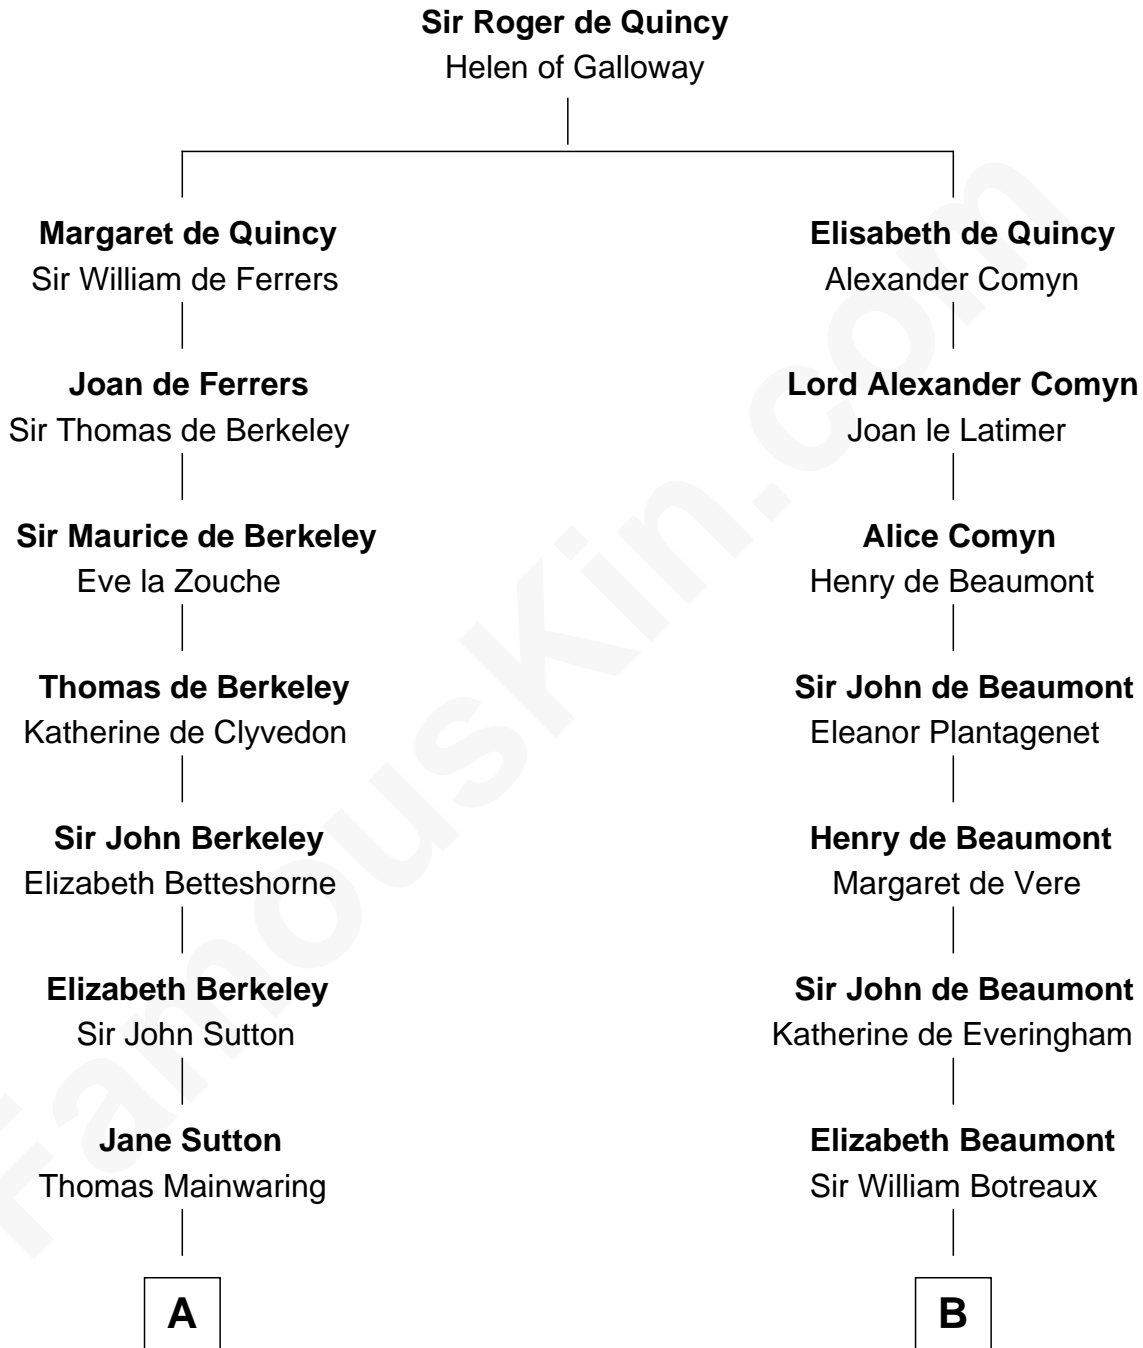

**FamousKin.com**  
**Relationship Chart of**  
**Melvyn Douglas**  
*Movie Actor*

19th cousin 2 times removed of  
**Sir Charles Tupper**  
*6th Prime Minister of Canada*

**C**

**Emma Jane Douglas**  
Col. George Taliaferro Shackelford

**Lena Priscilla Shackelford**  
Edouard Gregory Hesselberg

**Melvyn Douglas**  
*Movie Actor*

**D**

**William Bassett**  
Abigail Bourne

**Mary Bassett**  
Eliakim Tupper

**Charles Tupper**  
Elizabeth West