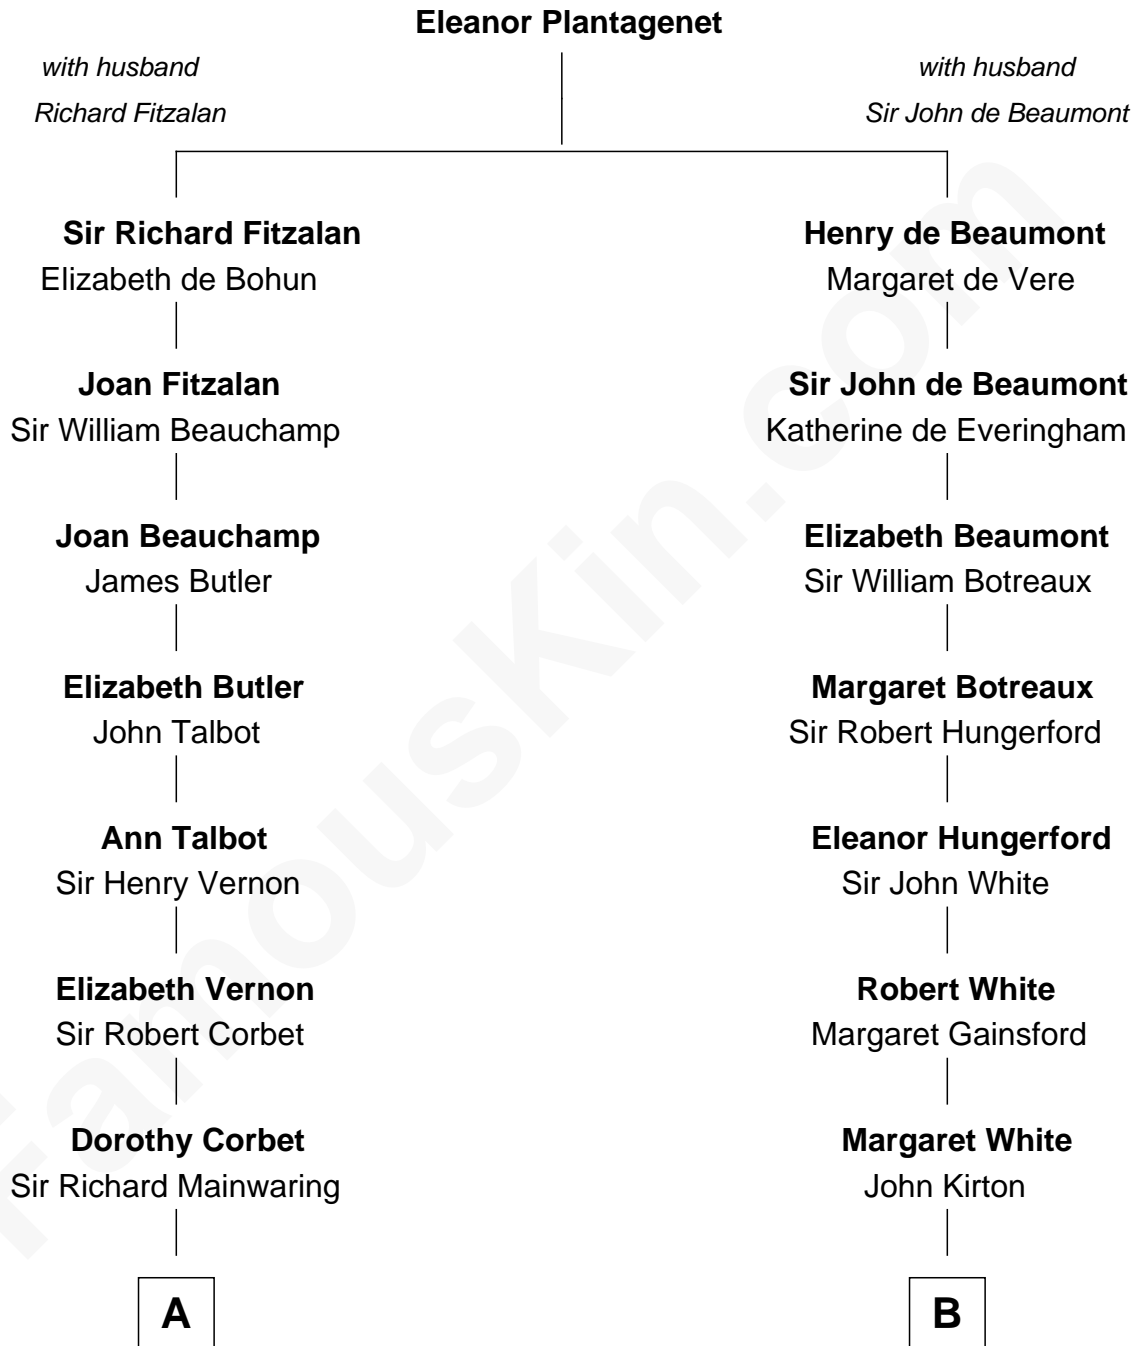

FamousKin.com

Relationship Chart of

Melvyn Douglas

Movie Actor

17th cousin 1 time removed of

Sir Charles Tupper
6th Prime Minister of Canada

C

—
Lena Priscilla Shackelford
Edouard Gregory Hesselberg