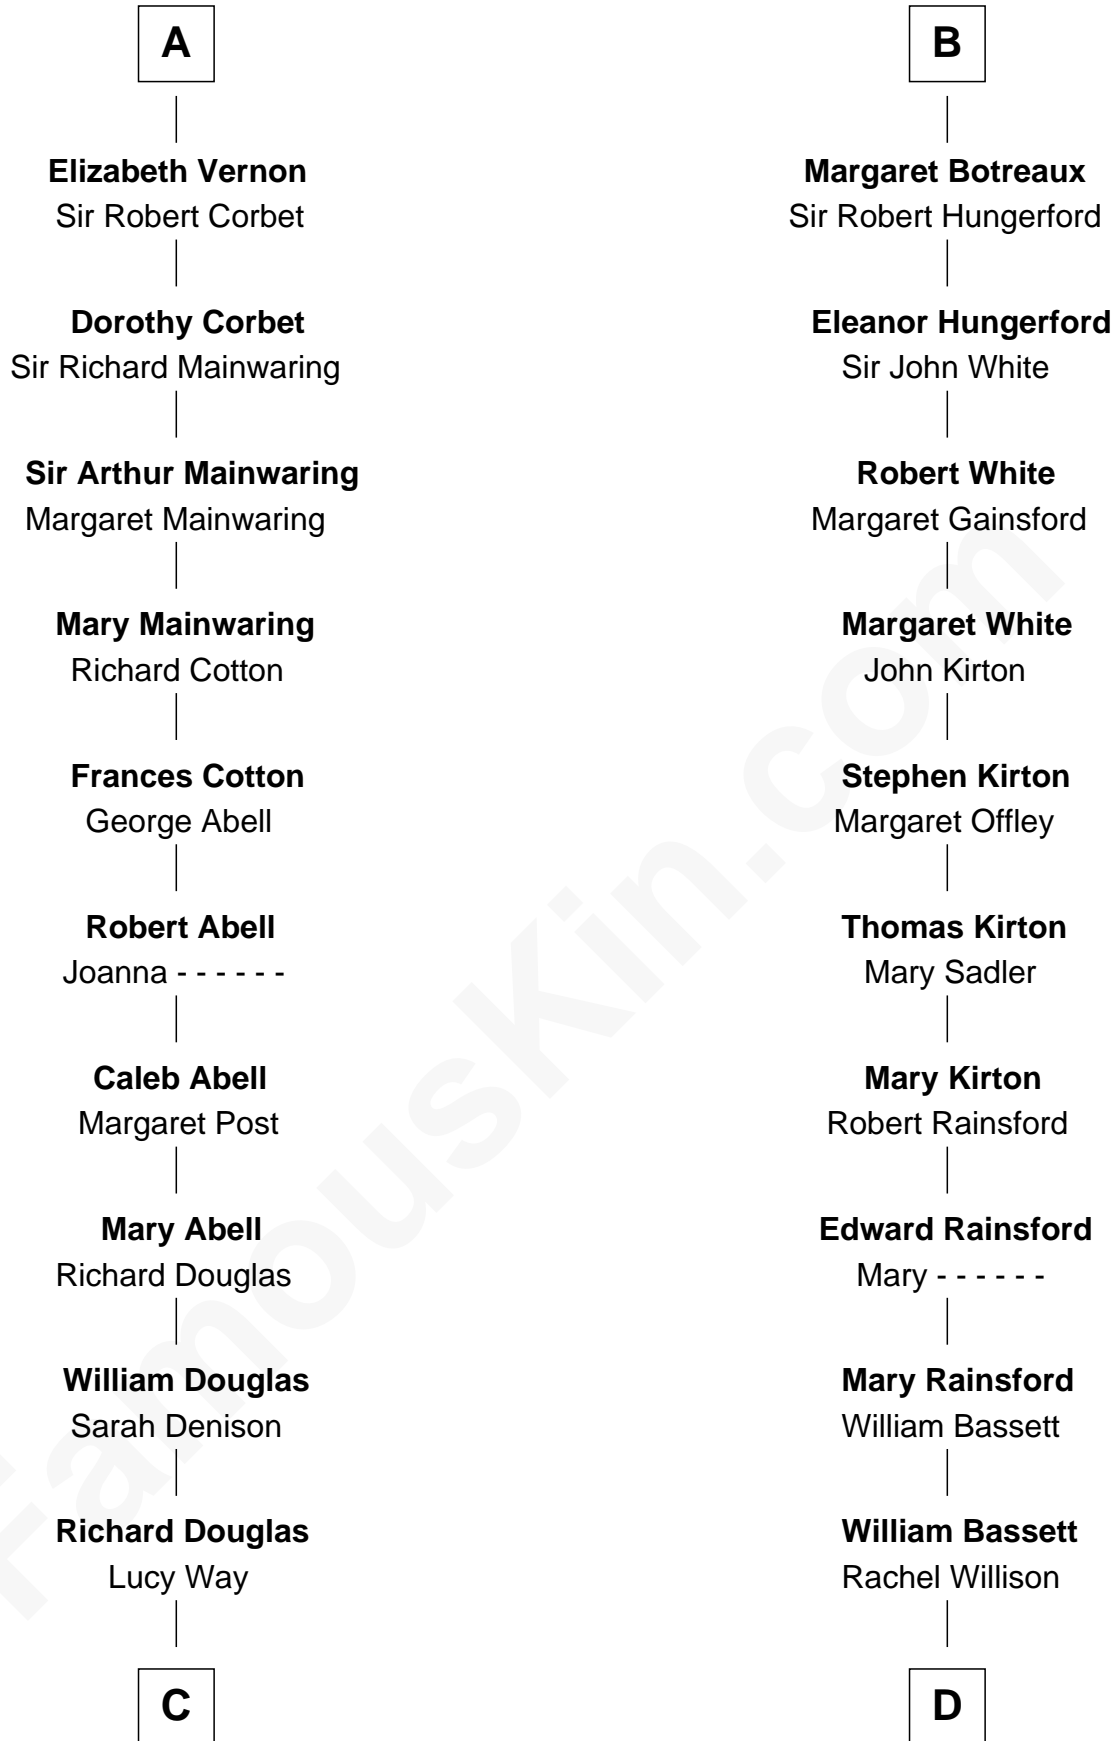

FamousKin.com
Relationship Chart of
Melvyn Douglas
Movie Actor

20th cousin 1 time removed of
Sir Charles Tupper
6th Prime Minister of Canada

C

Erskine Douglas

Sophia Garrett

Emma Jane Douglas

Col. George Taliaferro Shackelford

Lena Priscilla Shackelford

Edouard Gregory Hesselberg

Melvyn Douglas

Movie Actor

D

William Bassett

Abigail Bourne

Mary Bassett