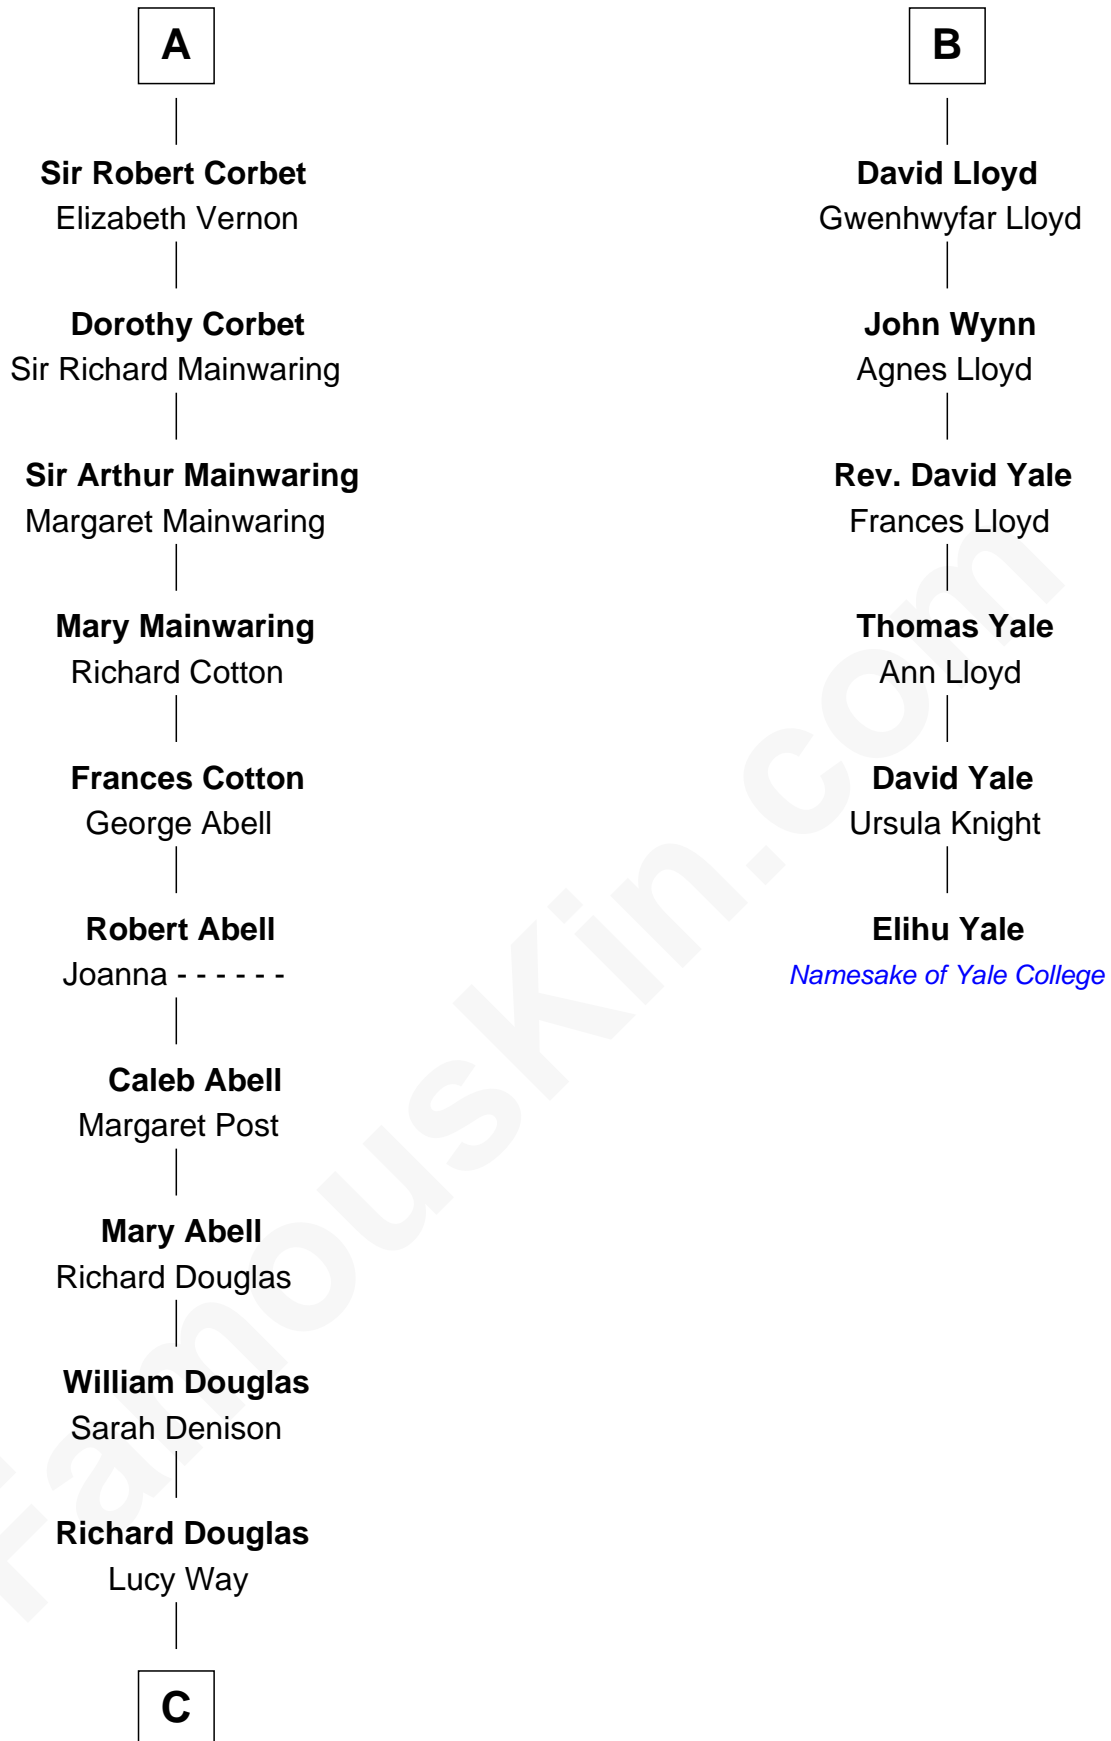

# FamousKin.com Relationship Chart of

**Melvyn Douglas**  
*Movie Actor*

12th cousin 8 times removed of

**Elihu Yale**

*Benefactor and Namesake of Yale College*

**C**

—  
**Erskine Douglas**

Sophia Garrett

—  
**Emma Jane Douglas**

Col. George Taliaferro Shackelford

—  
**Lena Priscilla Shackelford**

Edouard Gregory Hesselberg

—  
**Melvyn Douglas**

*Movie Actor*

FamousKin.com