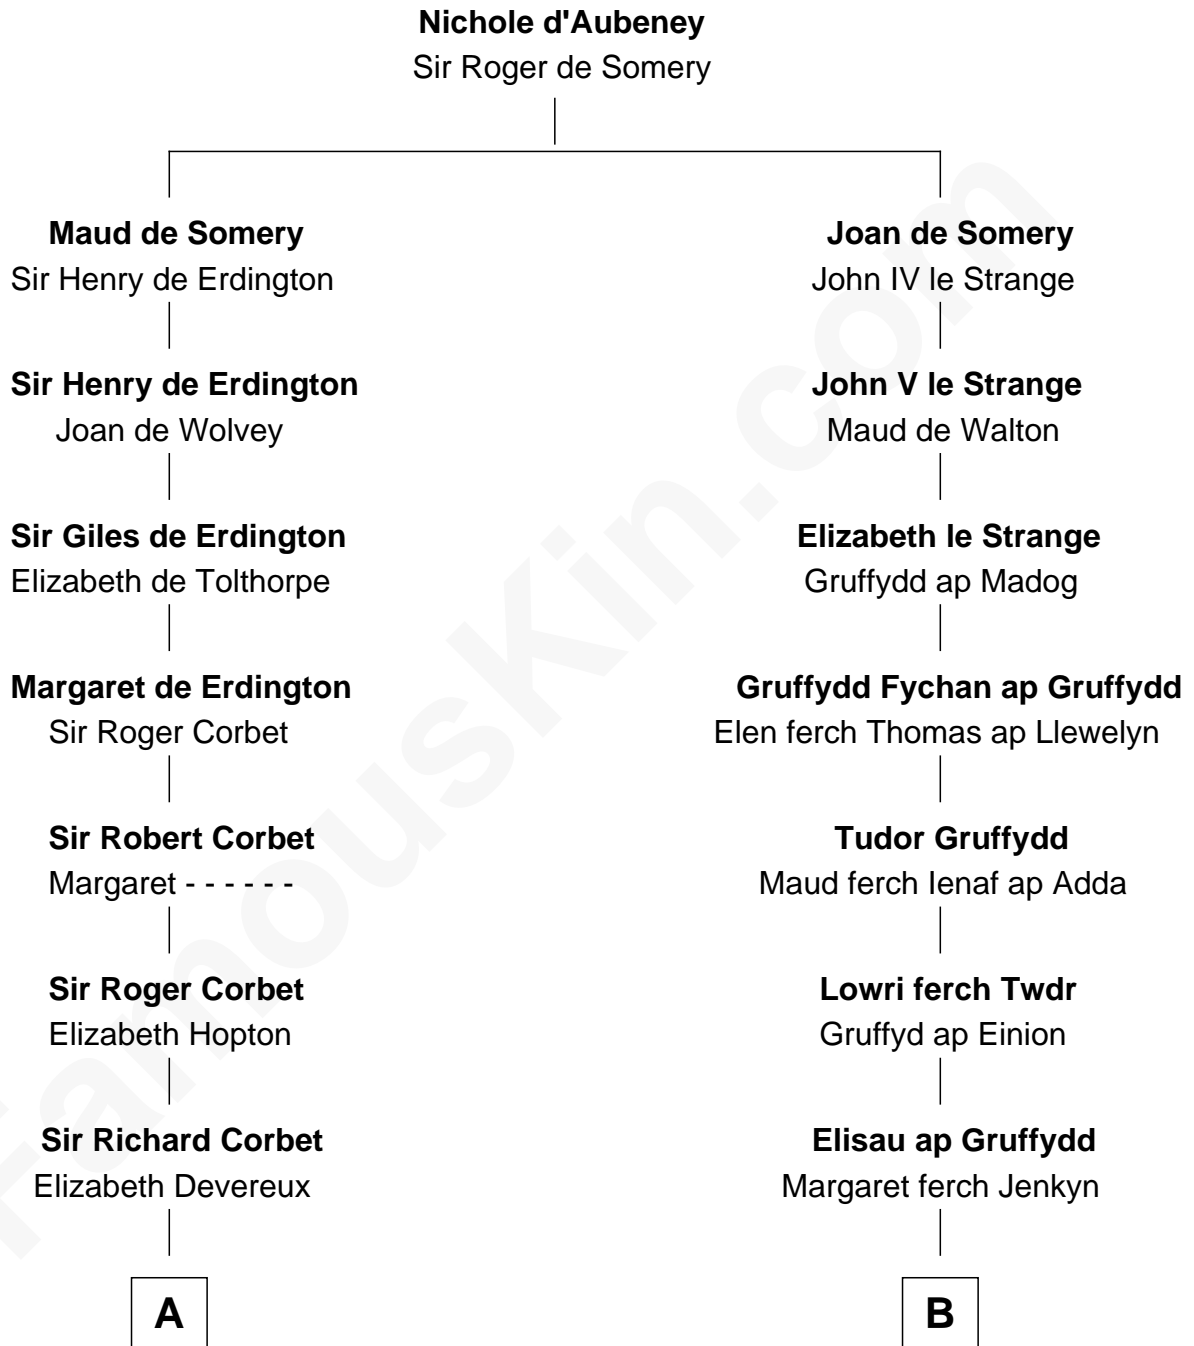

# FamousKin.com Relationship Chart of

**Melvyn Douglas**  
*Movie Actor*

12th cousin 8 times removed of

**Elihu Yale**

*Benefactor and Namesake of Yale College*

**C**

—  
**Erskine Douglas**

Sophia Garrett

—  
**Emma Jane Douglas**

Col. George Taliaferro Shackelford

—  
**Lena Priscilla Shackelford**

Edouard Gregory Hesselberg

—  
**Melvyn Douglas**

*Movie Actor*

FamousKin.com