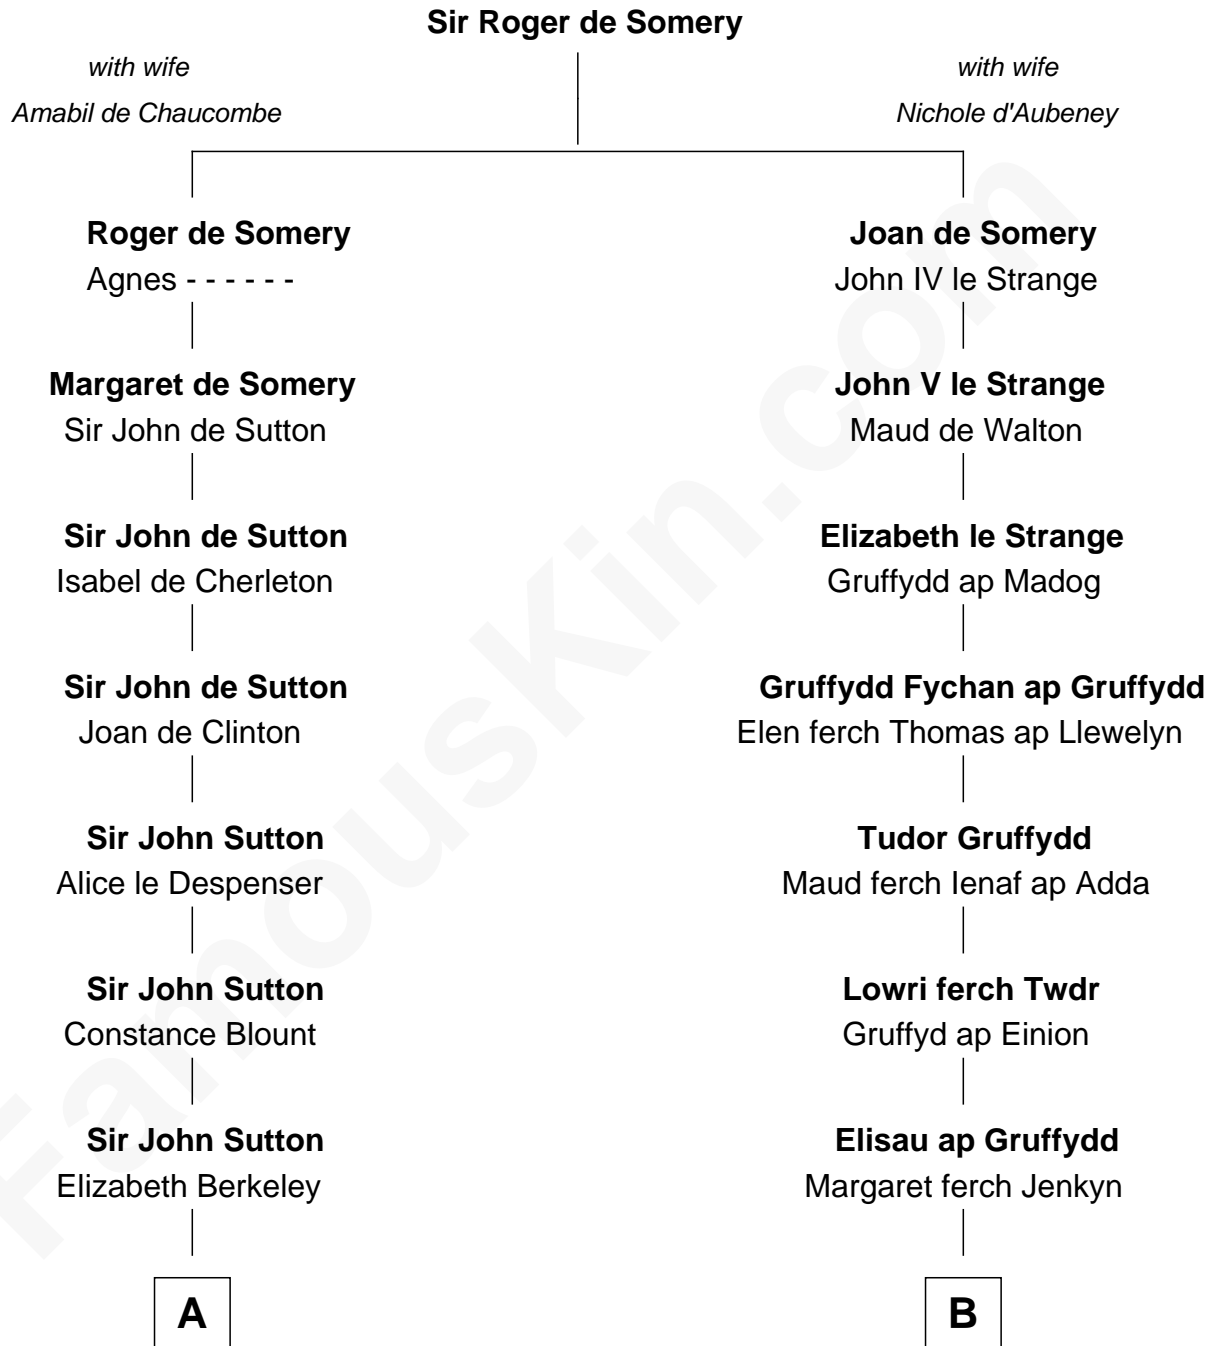

FamousKin.com Relationship Chart of

Melvyn Douglas

Movie Actor

12th cousin 8 times removed of

Elihu Yale

Benefactor and Namesake of Yale College

C

—
Erskine Douglas

Sophia Garrett

—
Emma Jane Douglas

Col. George Taliaferro Shackelford

—
Lena Priscilla Shackelford

Edouard Gregory Hesselberg

—
Melvyn Douglas

Movie Actor

FamousKin.com