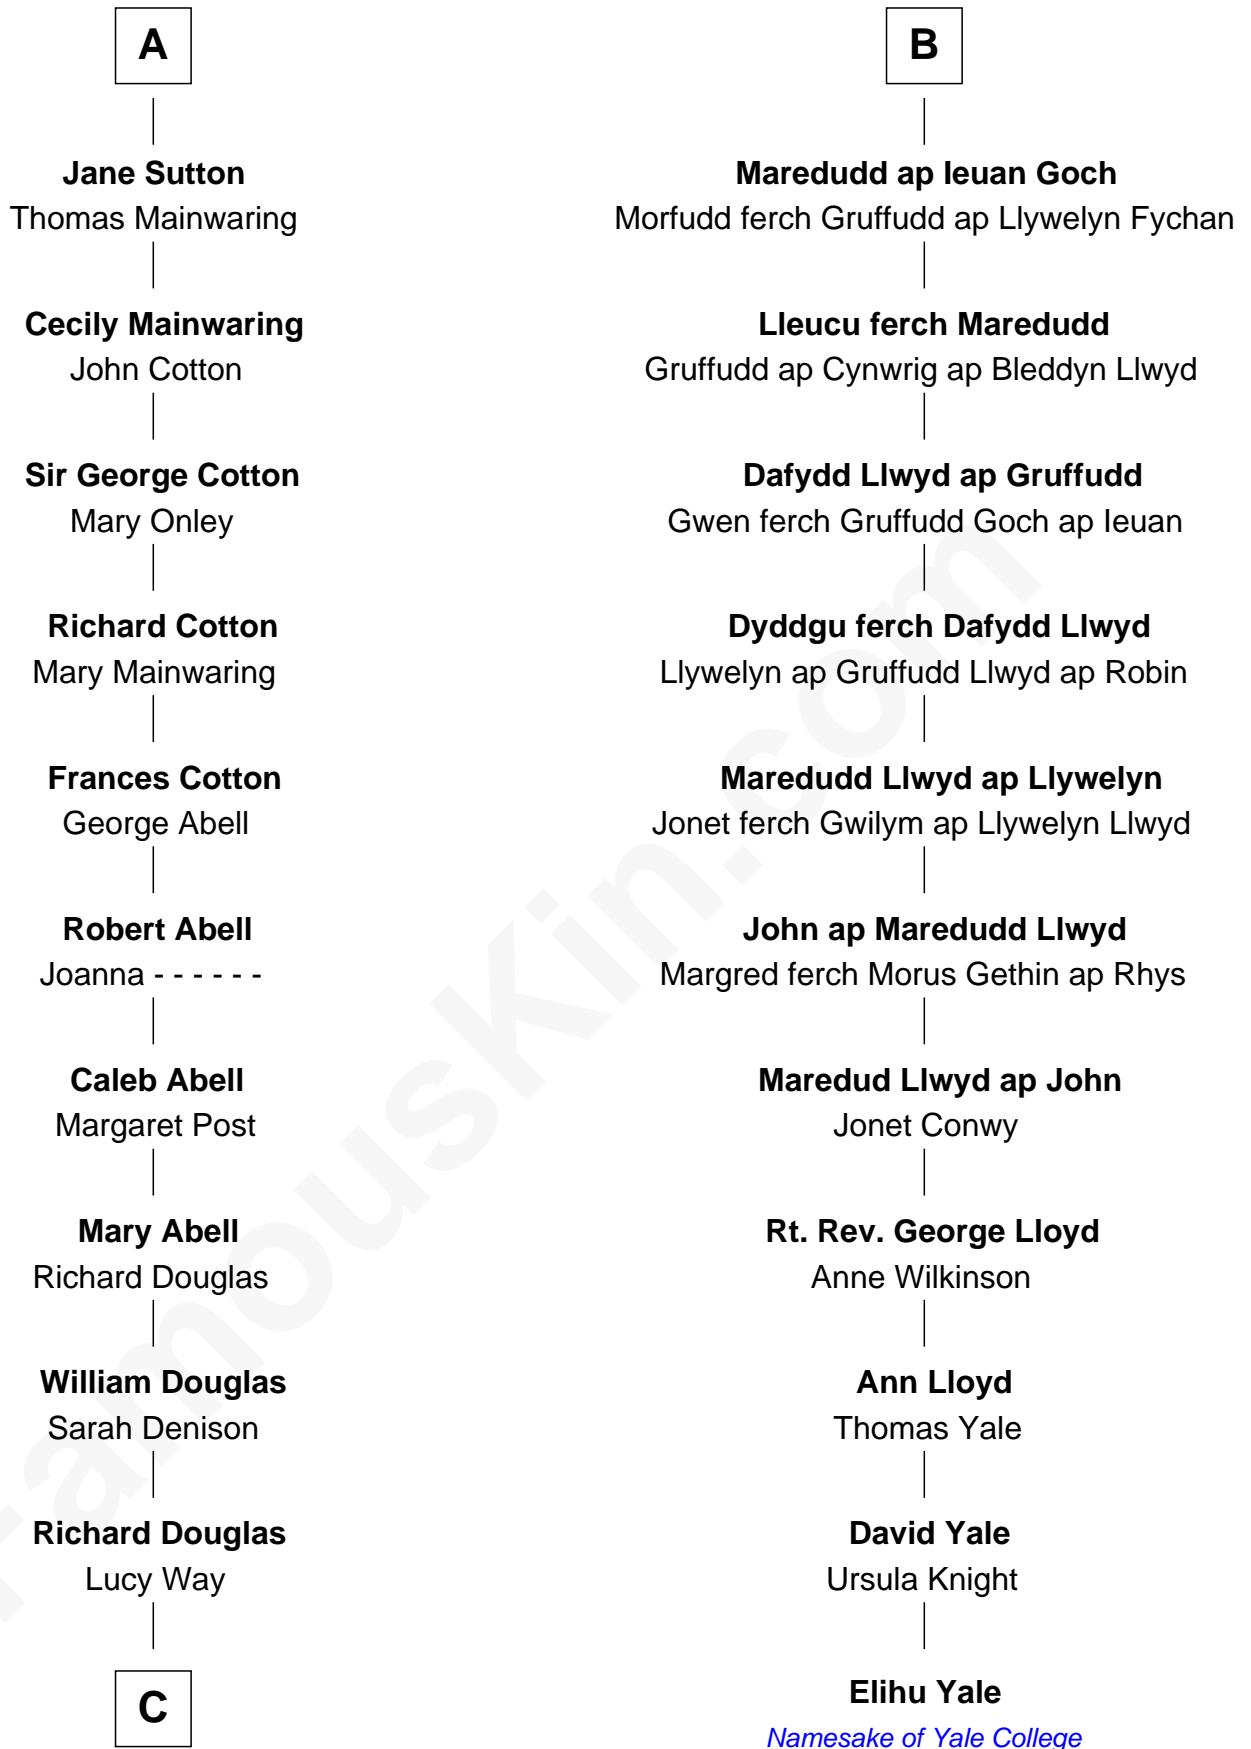

FamousKin.com

Relationship Chart of

Melvyn Douglas

Movie Actor

17th cousin 3 times removed of

Elihu Yale

Benefactor and Namesake of Yale College

C

—
Erskine Douglas

Sophia Garrett

—
Emma Jane Douglas

Col. George Taliaferro Shackelford

—
Lena Priscilla Shackelford

Edouard Gregory Hesselberg

—
Melvyn Douglas

Movie Actor