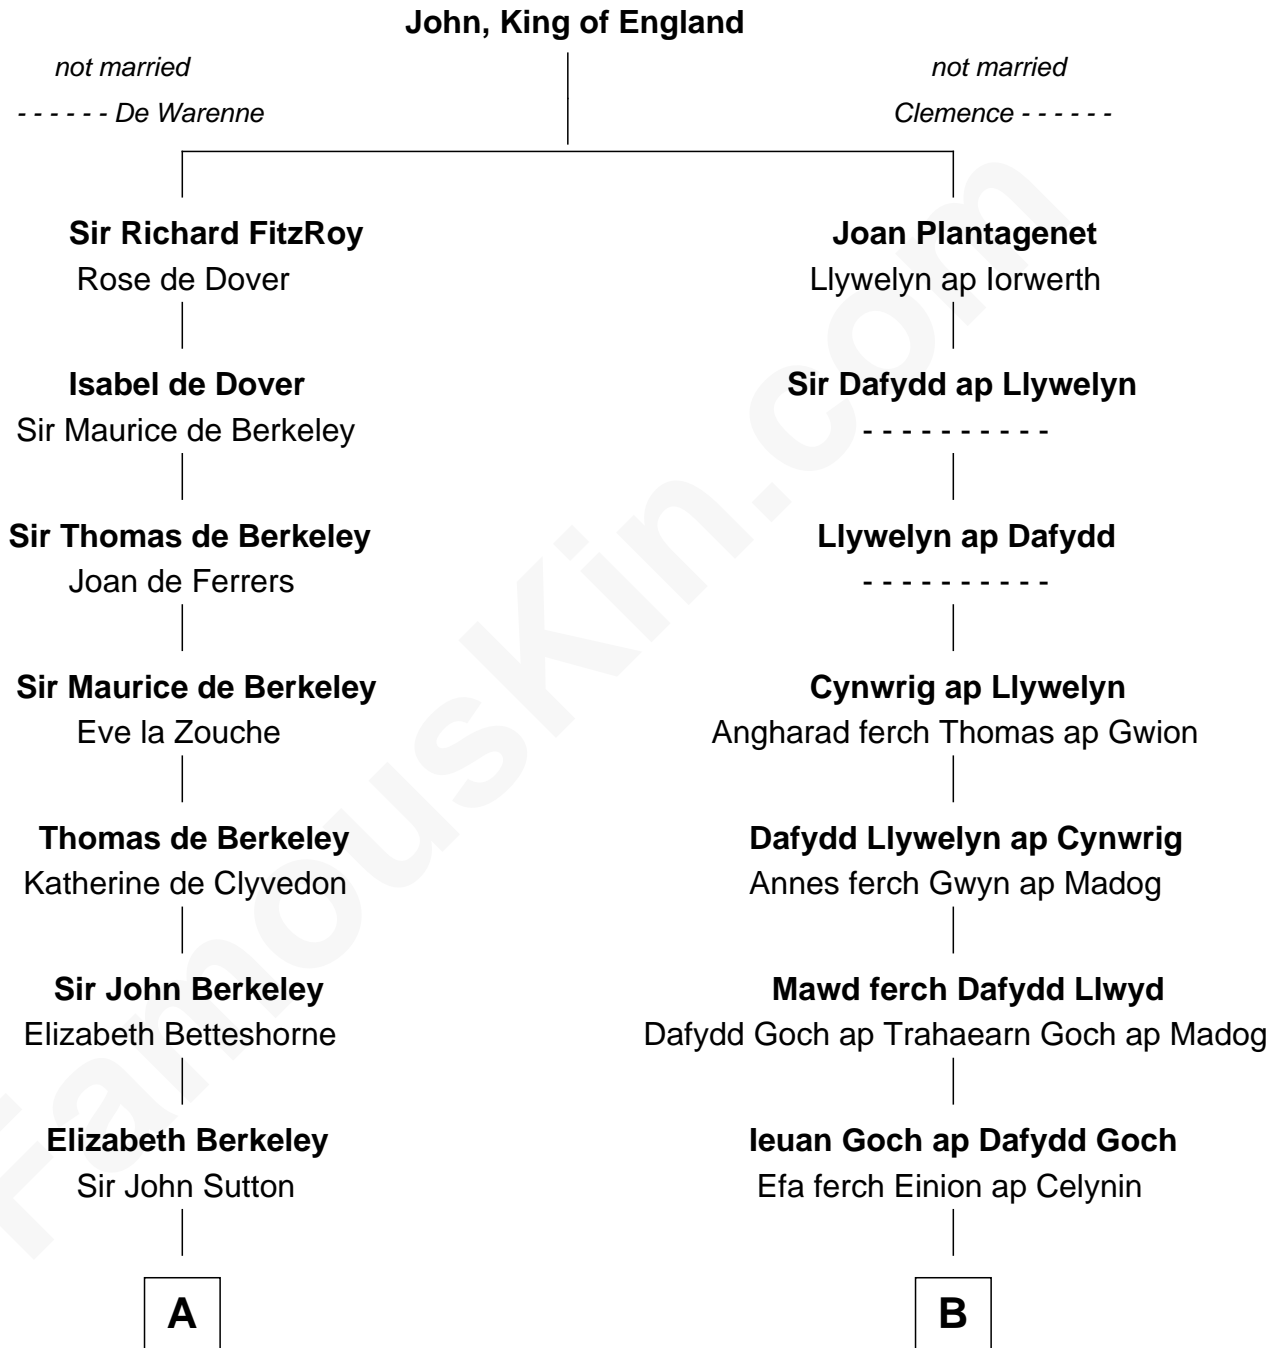

FamousKin.com

Relationship Chart of

Melvyn Douglas

Movie Actor

17th cousin 3 times removed of

Elihu Yale

Benefactor and Namesake of Yale College

C

—
Erskine Douglas

Sophia Garrett

—
Emma Jane Douglas

Col. George Taliaferro Shackelford

—
Lena Priscilla Shackelford

Edouard Gregory Hesselberg

—
Melvyn Douglas

Movie Actor