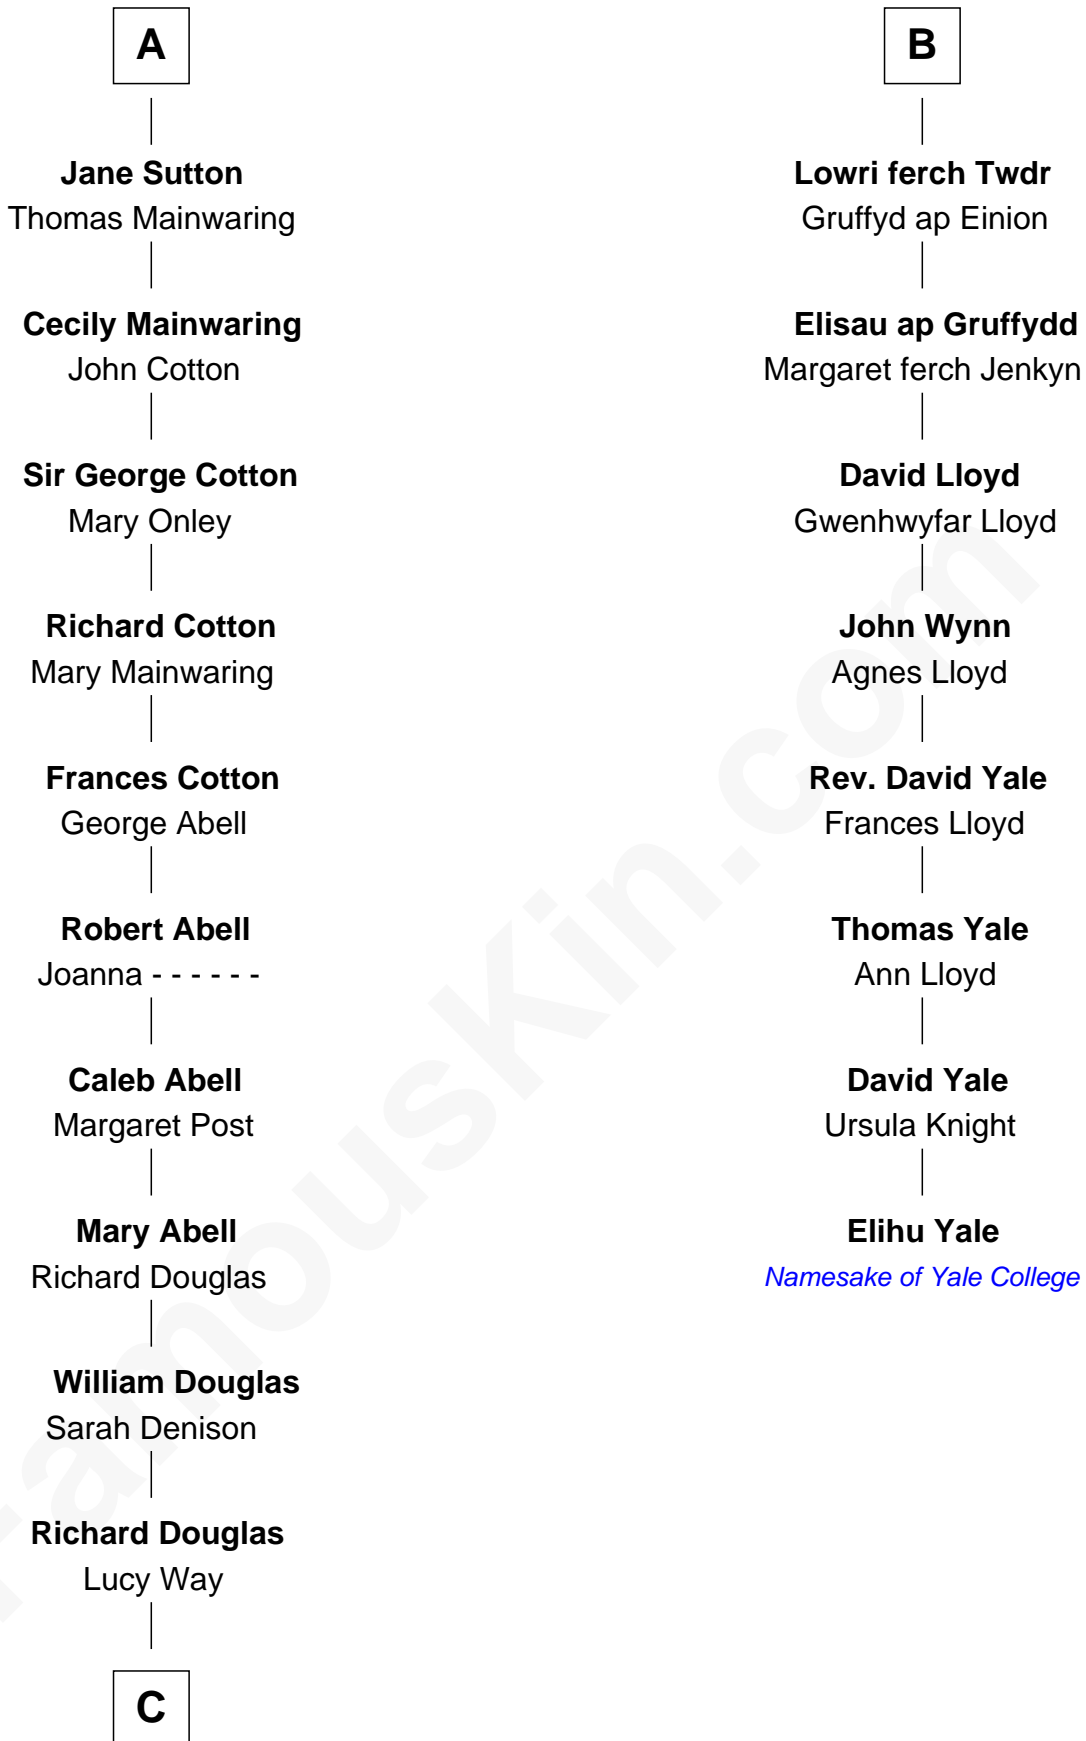

FamousKin.com

Relationship Chart of

Melvyn Douglas

Movie Actor

14th cousin 6 times removed of

Elihu Yale

Benefactor and Namesake of Yale College

C

—
Erskine Douglas

Sophia Garrett

—
Emma Jane Douglas

Col. George Taliaferro Shackelford

—
Lena Priscilla Shackelford

Edouard Gregory Hesselberg

—
Melvyn Douglas

Movie Actor