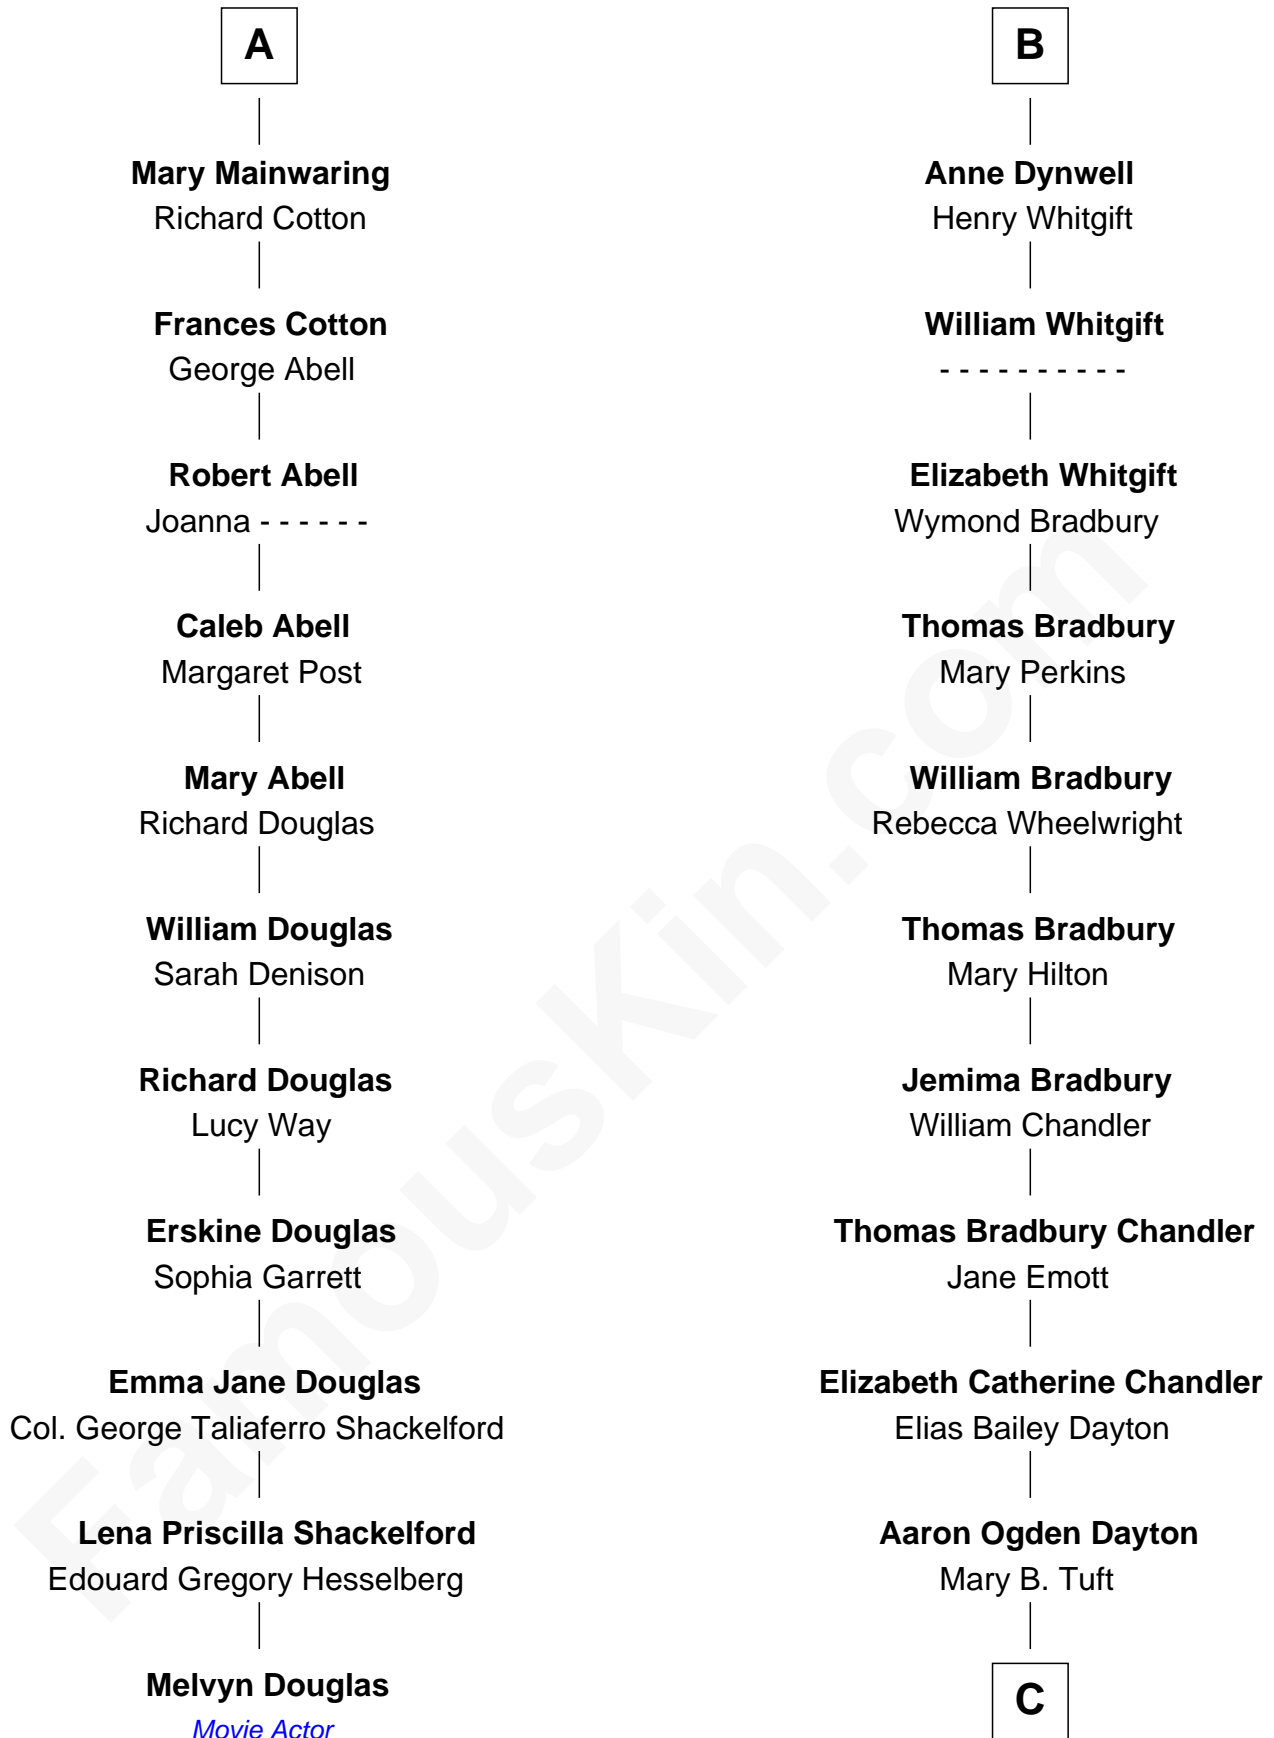

# FamousKin.com Relationship Chart of

**Melvyn Douglas**

*Movie Actor*

17th cousin 4 times removed of

**Christopher Reeve**

*Movie Actor*

**Sir Thomas de Beauchamp**

Katherine de Mortimer

**Sir William Beauchamp**

Joan Fitzalan

**Joan Beauchamp**

James Butler

**Elizabeth Butler**

John Talbot

**Ann Talbot**

Sir Henry Vernon

**Elizabeth Vernon**

Sir Robert Corbet

**Dorothy Corbet**

Sir Richard Mainwaring

**Sir Arthur Mainwaring**

Margaret Mainwaring

**A**

**Maud de Beauchamp**

Sir Thomas Dymoke

**Jane Dymoke**

John Fulnetby

**Katherine Fulnetby**

William Dynwell

**B**

C

**Katherine Irving Dayton**