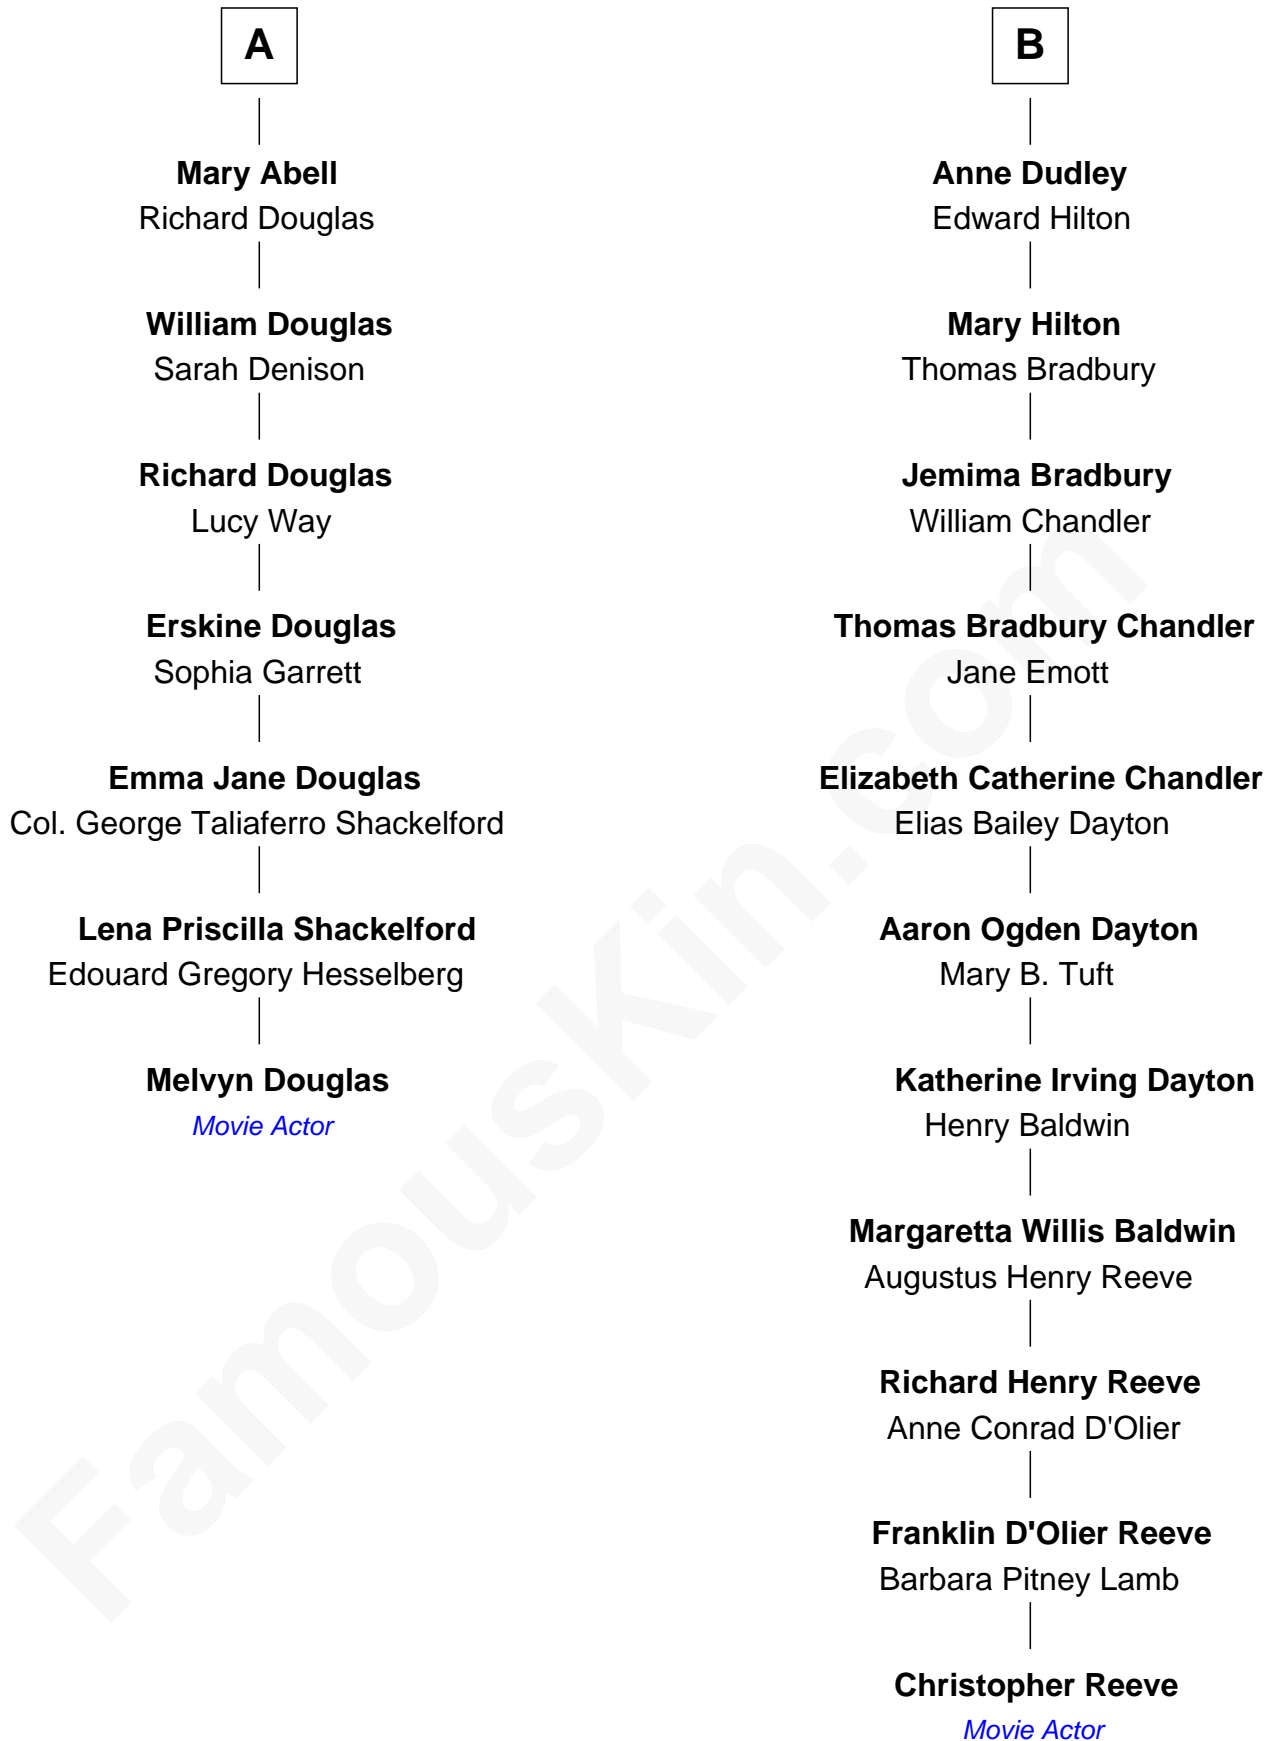

FamousKin.com Relationship Chart of

Melvyn Douglas

Movie Actor

13th cousin 4 times removed of

Christopher Reeve

Movie Actor

Sir John Sutton
Elizabeth Berkeley

Jane Sutton
Thomas Mainwaring

Cecily Mainwaring
John Cotton

Sir George Cotton
Mary Onley

Richard Cotton
Mary Mainwaring

Frances Cotton
George Abell

Robert Abell
Joanna -----

Caleb Abell
Margaret Post

A

Sir Edmund Sutton
Joyce Tiptoft

Sir Edward Sutton
Cecily Willoughby

Sir John Sutton
Cecily Grey

Sir Henry Dudley
----- Ashton
Probable

Roger Dudley
Susanna Thorne

Gov. Thomas Dudley
Dorothy York

Rev. Samuel Dudley
Mary Winthrop

B

Christopher Reeve photo by [Jbfrankel](#) (CC BY-SA 3.0)