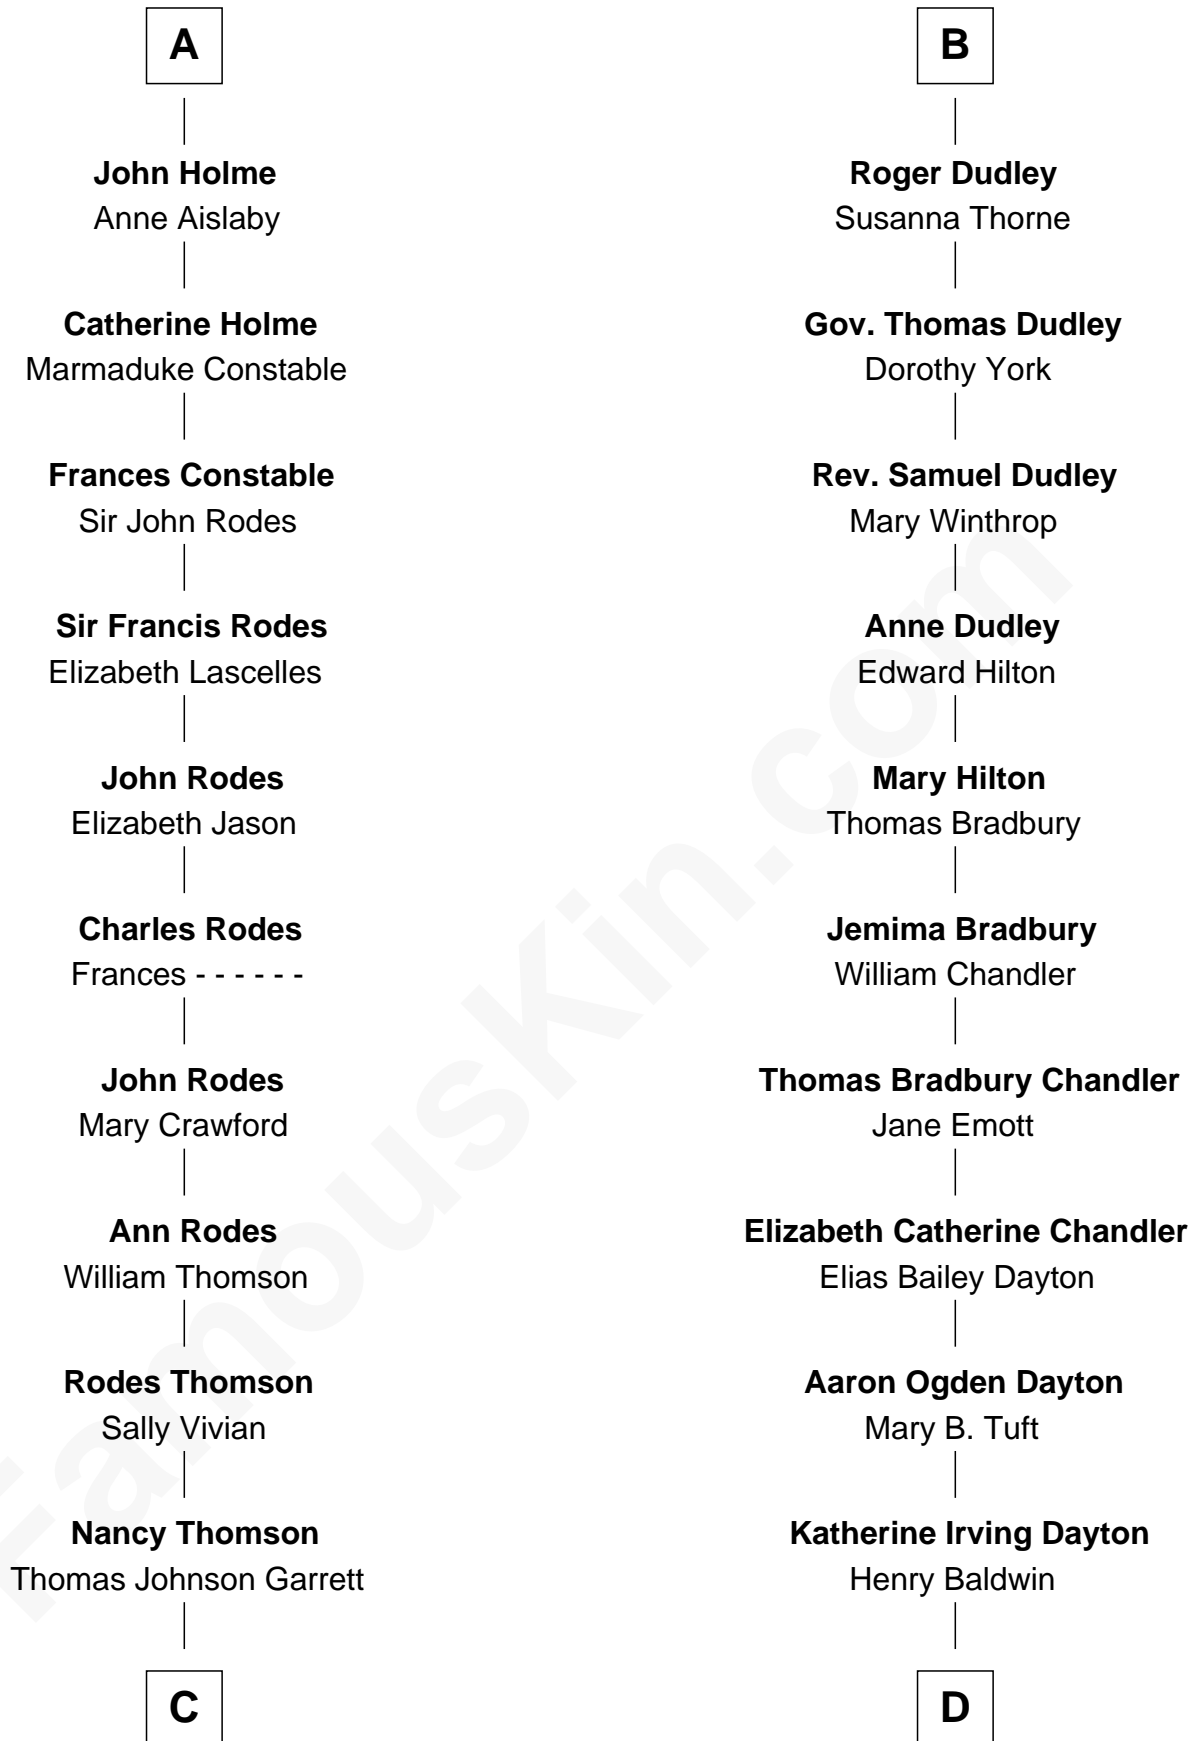

Sir Edward Sutton

Sir John Sutton

Cecily Grey

Sir Henry Dudley

----- Ashton

Probable

B

C

Sophia Garrett
Erskine Douglas

Emma Jane Douglas
Col. George Taliaferro Shackelford

Lena Priscilla Shackelford
Edouard Gregory Hesselberg

Melvyn Douglas
Movie Actor

D

Margaretta Willis Baldwin
Augustus Henry Reeve