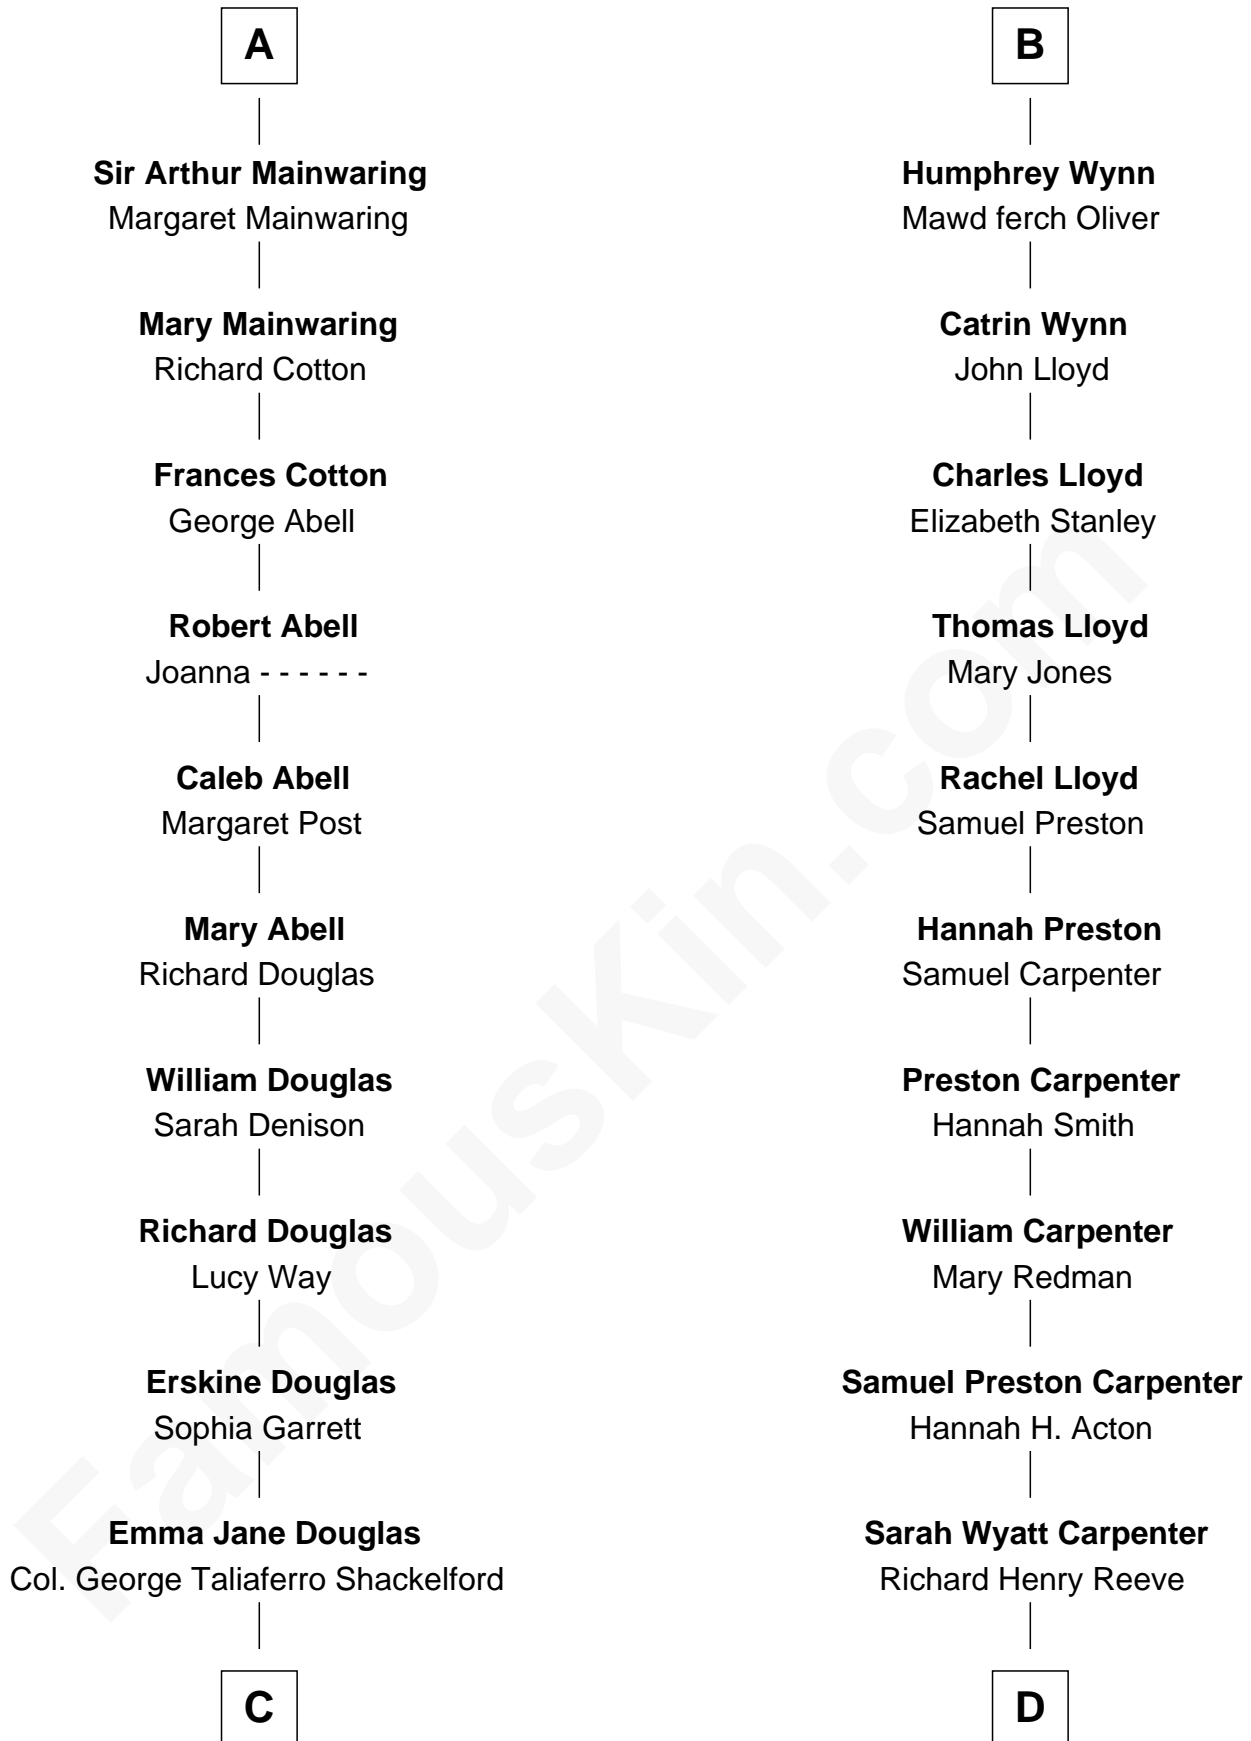

FamousKin.com
Relationship Chart of
Melvyn Douglas
Movie Actor

18th cousin 2 times removed of
Christopher Reeve
Movie Actor

C

Lena Priscilla Shackelford
Edouard Gregory Hesselberg

Melvyn Douglas
Movie Actor