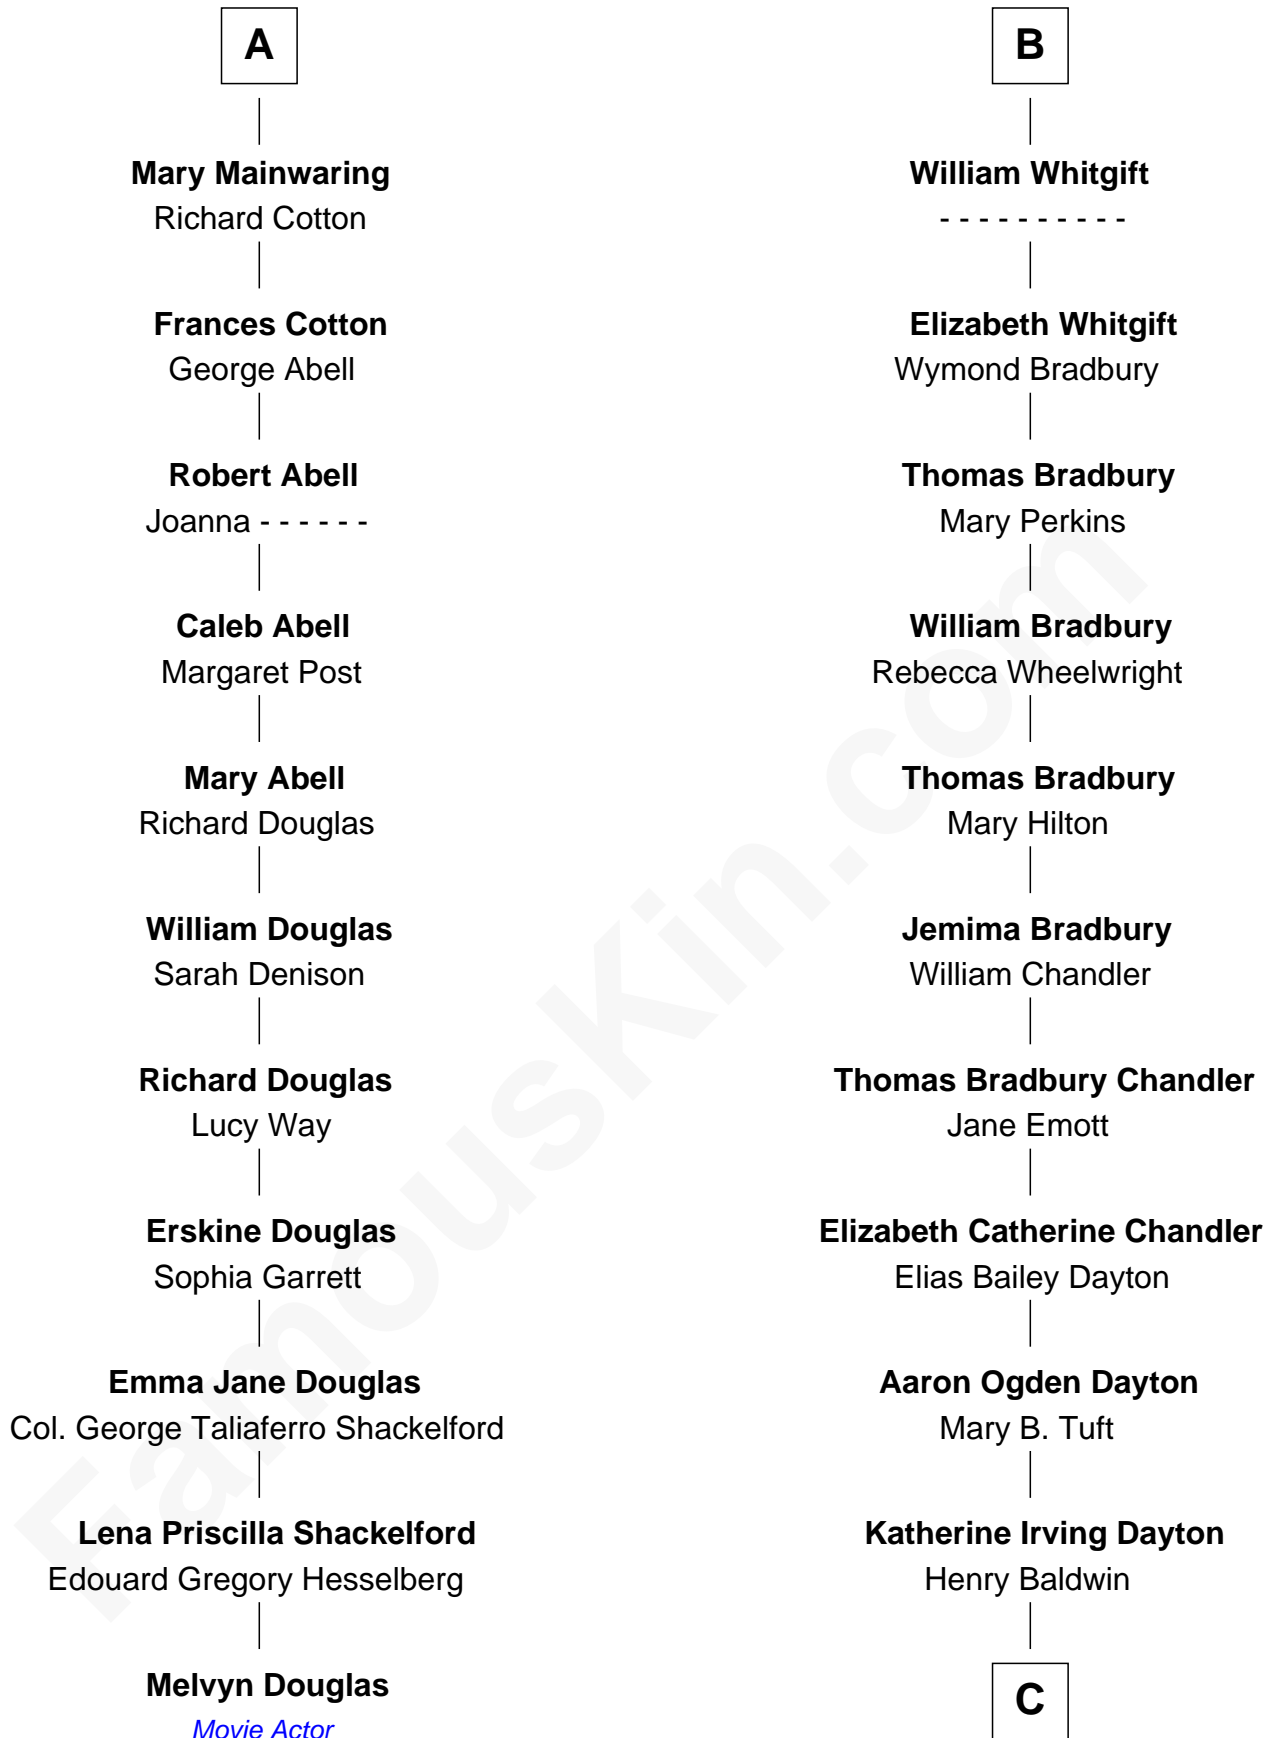

FamousKin.com Relationship Chart of

Melvyn Douglas

Movie Actor

17th cousin 3 times removed of

Christopher Reeve

Movie Actor

John de Welles

Maud de Roos