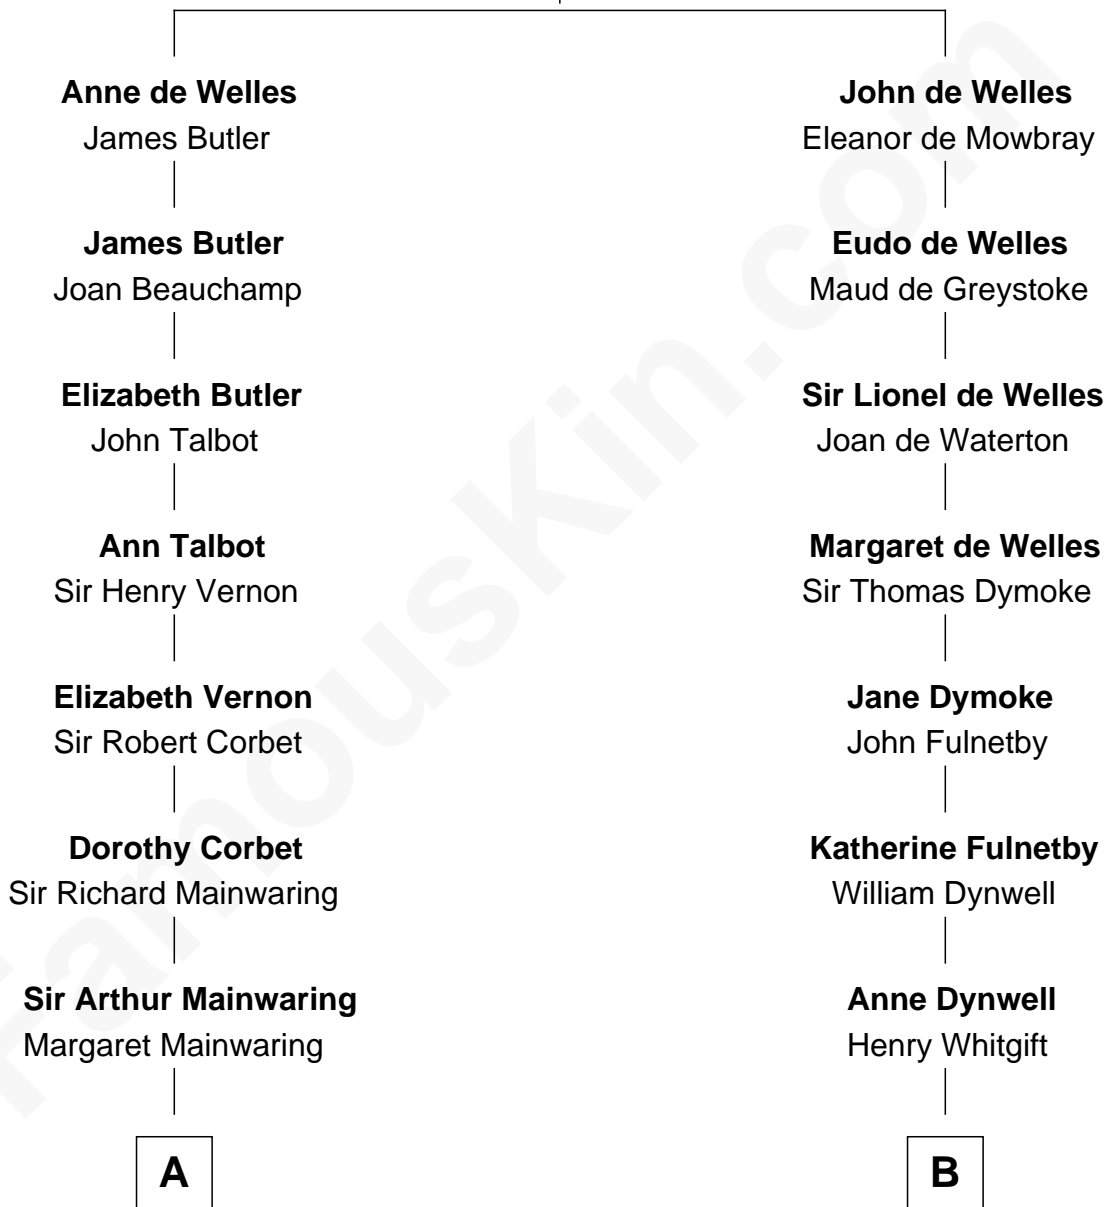

FamousKin.com Relationship Chart of

Melvyn Douglas

Movie Actor

17th cousin 3 times removed of

Christopher Reeve

Movie Actor

John de Welles

Maud de Roos