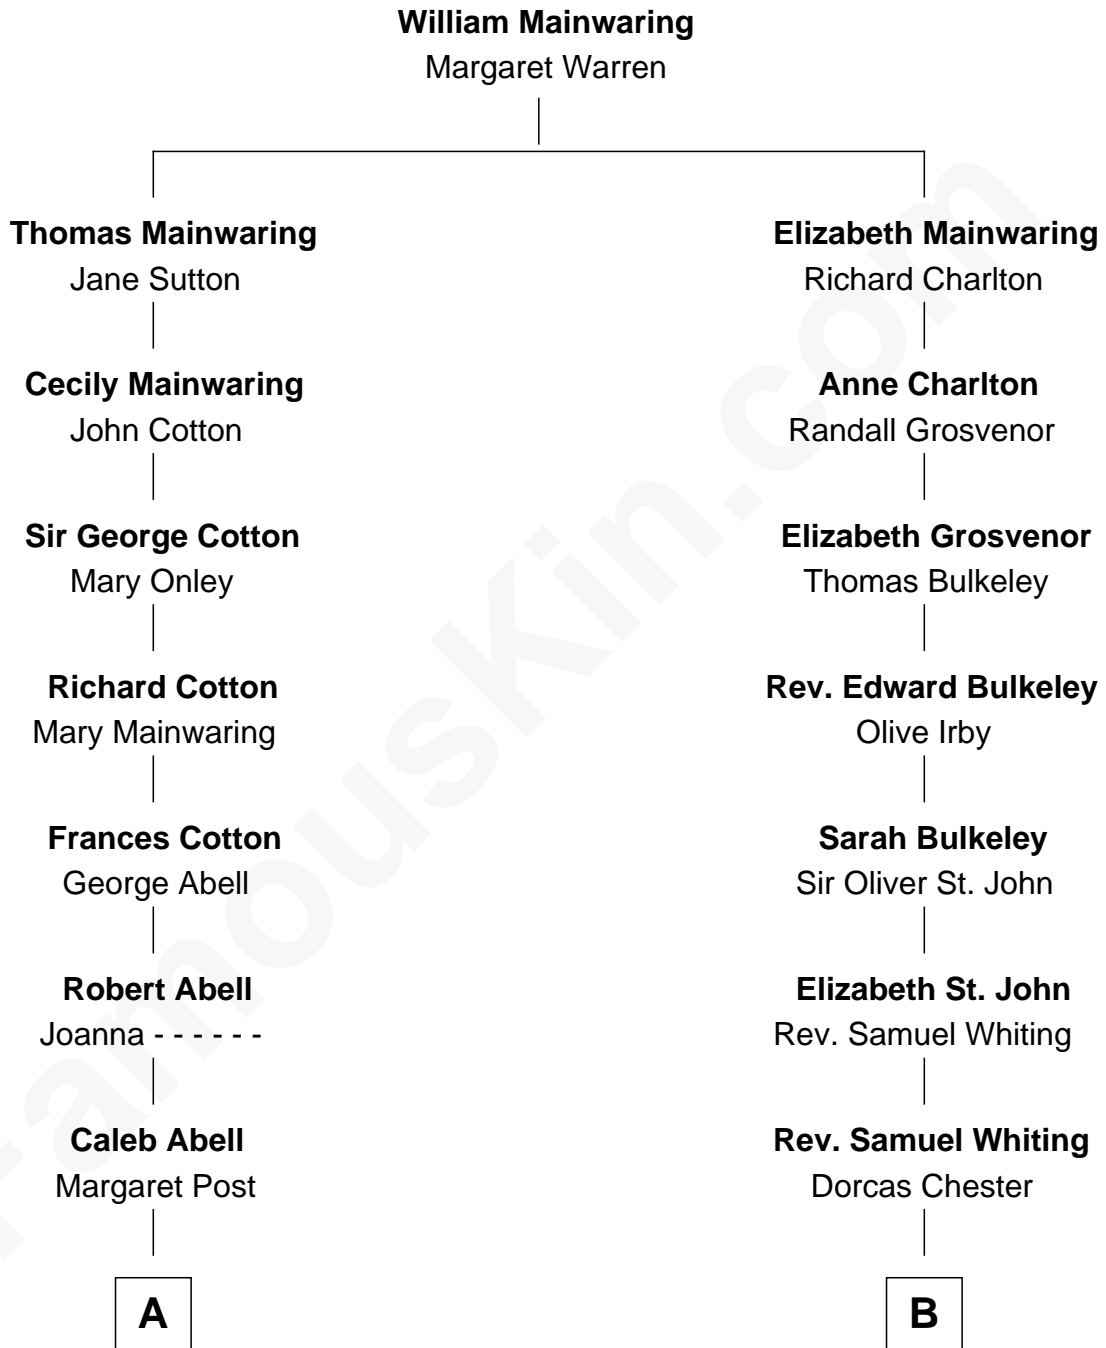

# FamousKin.com Relationship Chart of

**Melvyn Douglas**

*Movie Actor*

13th cousin of

**Colonel Robert Gould Shaw**

*U.S. Civil War leader of film "Glory" fame*

**A**

**Mary Abell**  
Richard Douglas

**William Douglas**  
Sarah Denison

**Richard Douglas**  
Lucy Way

**Erskine Douglas**  
Sophia Garrett

**Emma Jane Douglas**  
Col. George Taliaferro Shackelford

**Lena Priscilla Shackelford**  
Edouard Gregory Hesselberg

**Francis George Shaw**  
Sarah Blake Sturgis

**Colonel Robert Gould Shaw**  
*Main character in film "Glory"*