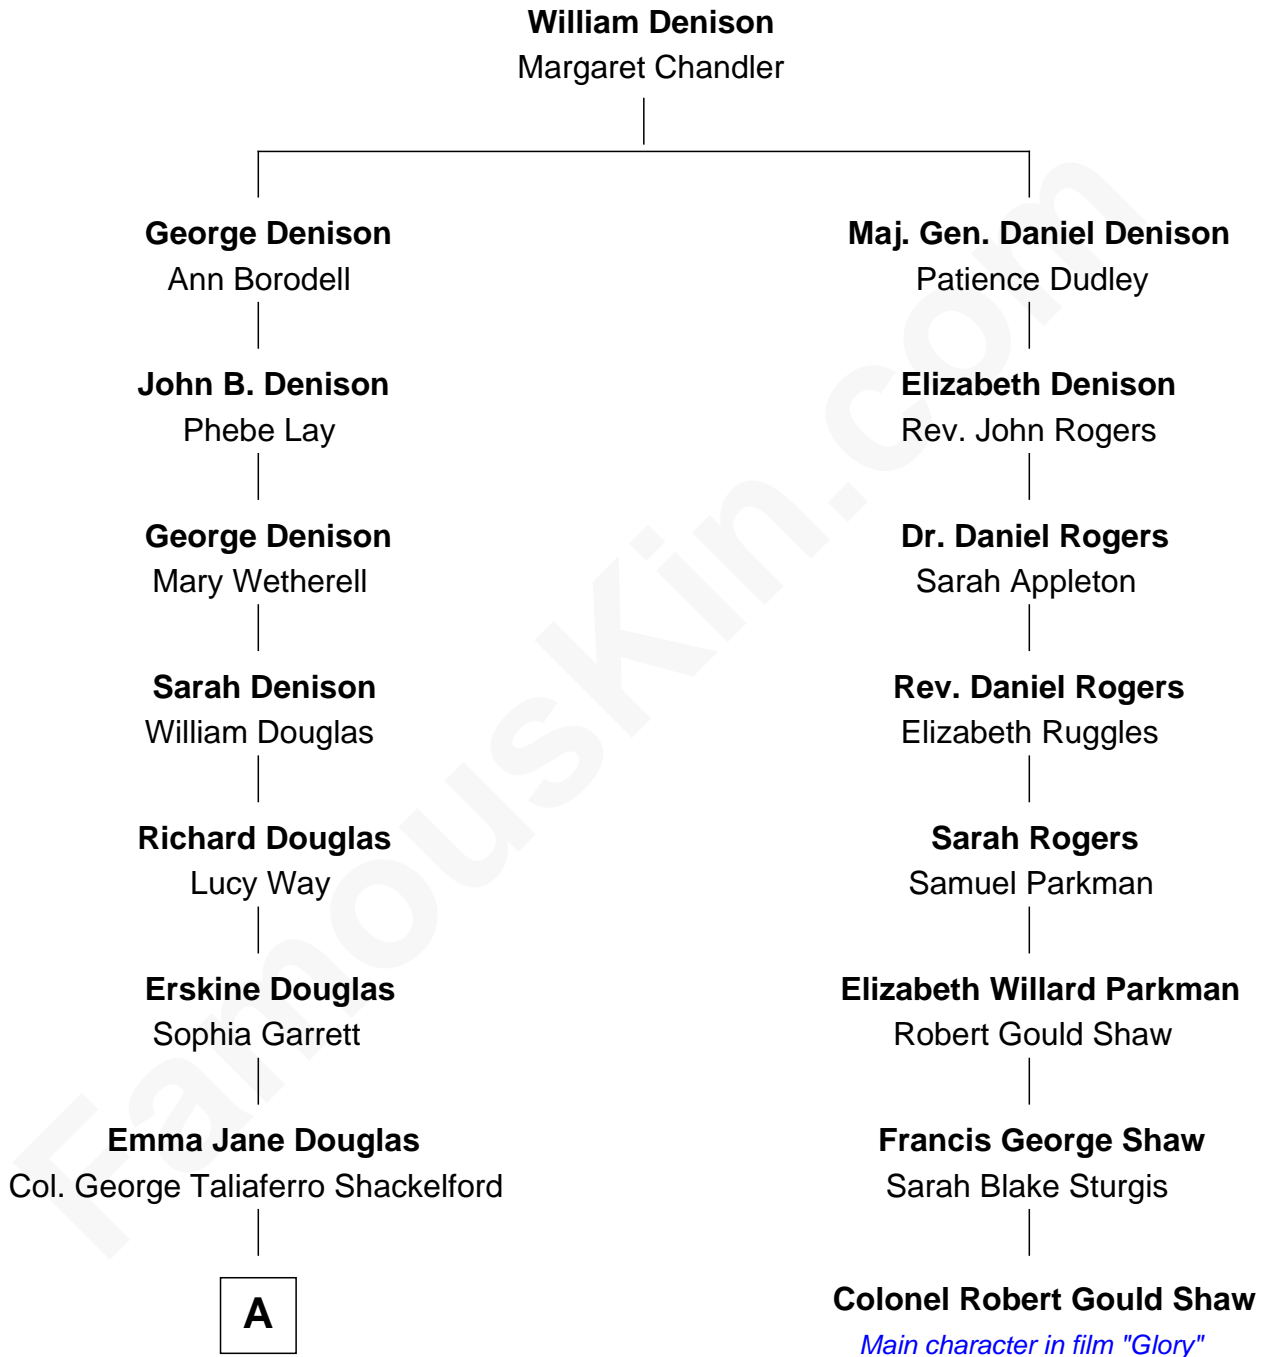

FamousKin.com
Relationship Chart of
Melvyn Douglas
Movie Actor

7th cousin 1 time removed of
Colonel Robert Gould Shaw
U.S. Civil War leader of film "Glory" fame

A

—
Lena Priscilla Shackelford
Edouard Gregory Hesselberg

—
Melvyn Douglas
Movie Actor

FamousKin.com