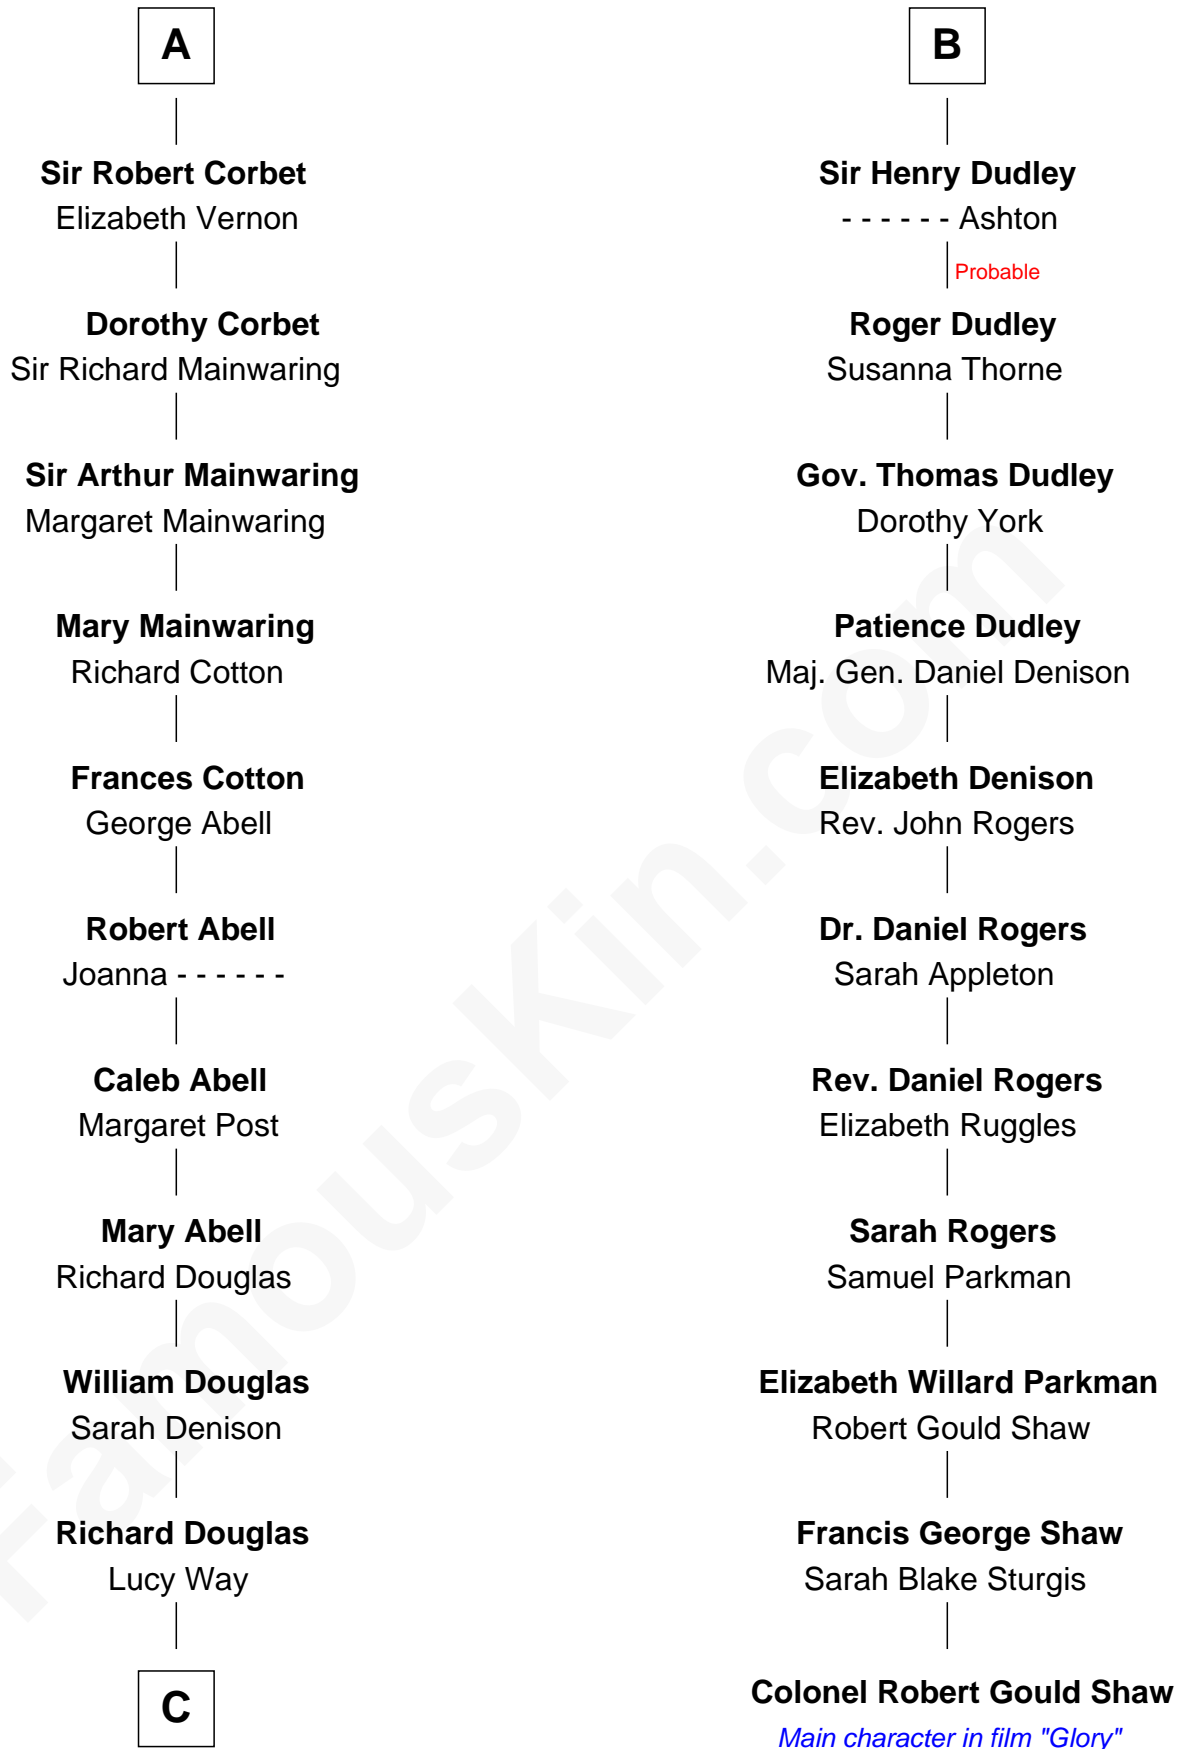

## Relationship Chart of

### Melvyn Douglas

Movie Actor

17th cousin 3 times removed of

**Colonel Robert Gould Shaw**  
*U.S. Civil War leader of film "Glory" fame*

**C**

—  
**Erskine Douglas**

Sophia Garrett

—  
**Emma Jane Douglas**

Col. George Taliaferro Shackelford

—  
**Lena Priscilla Shackelford**

Edouard Gregory Hesselberg

—  
**Melvyn Douglas**

*Movie Actor*

FamousKin.com