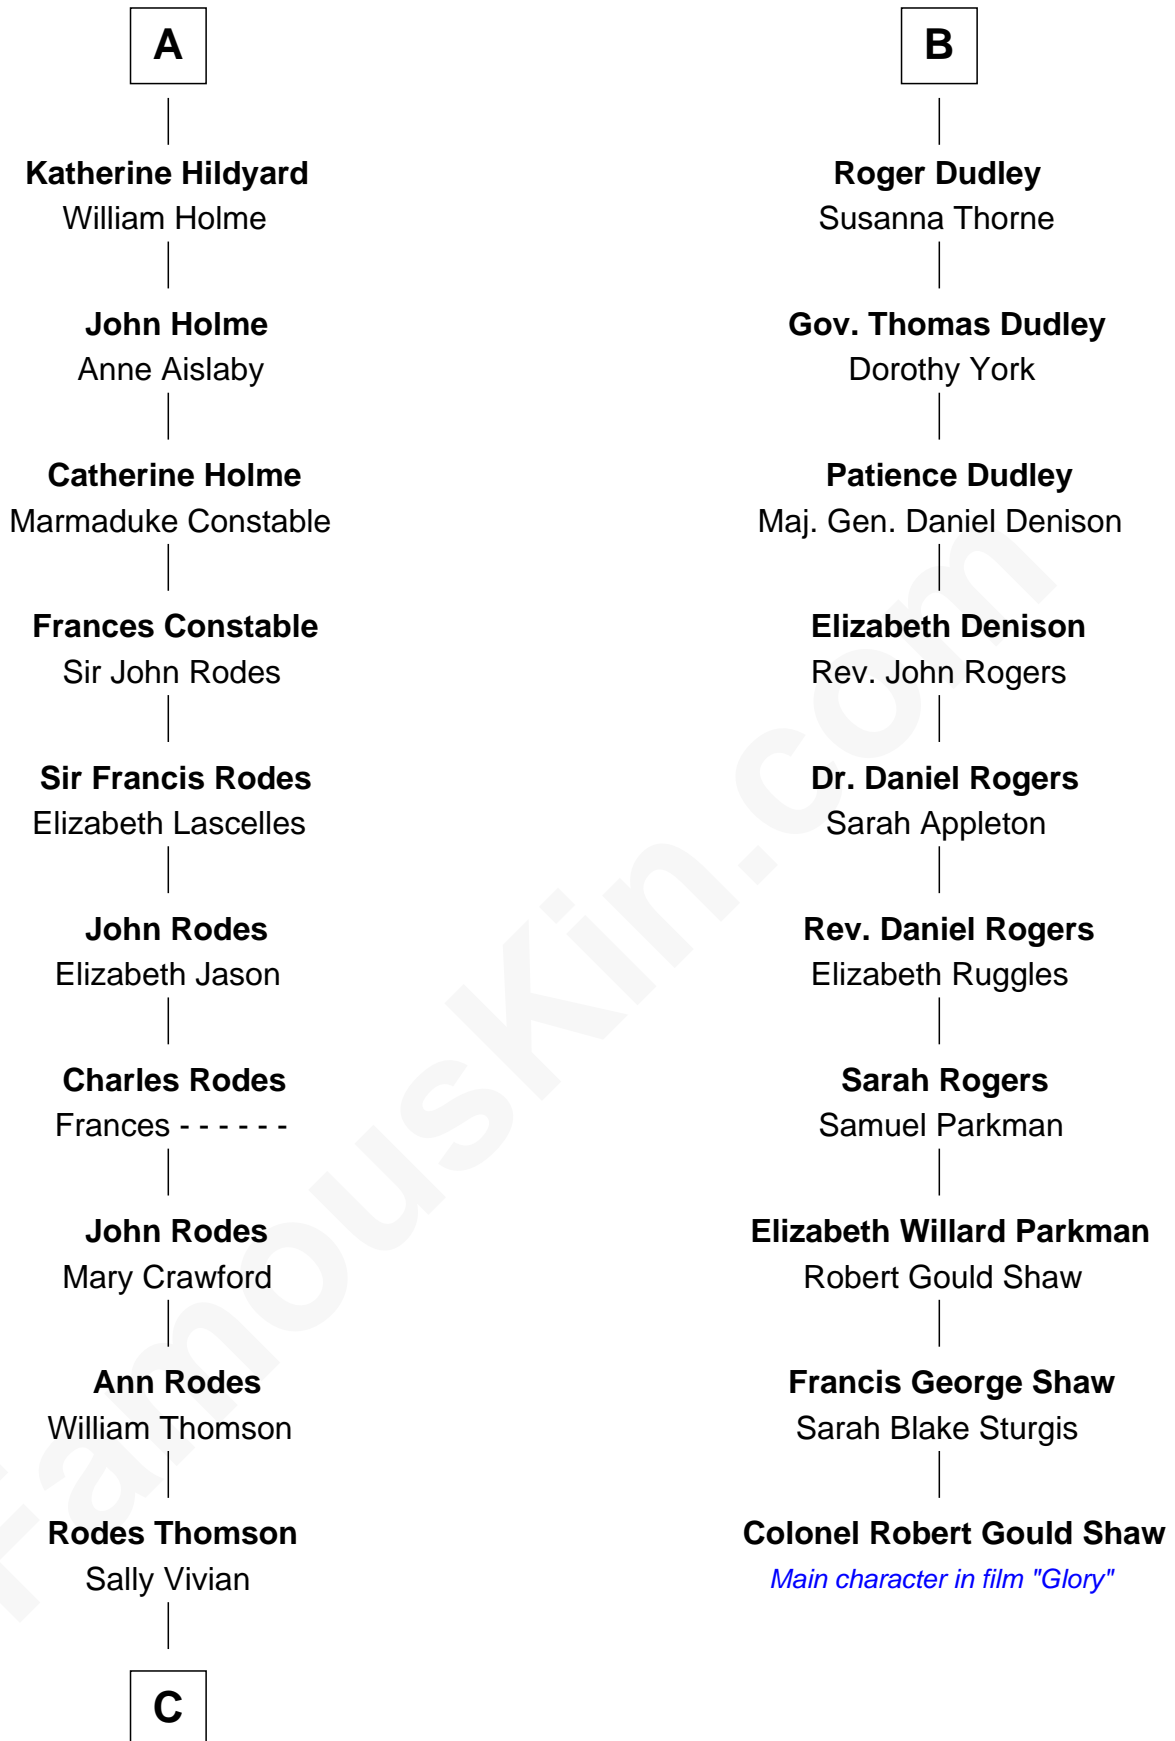

**FamousKin.com**  
**Relationship Chart of**  
**Melvyn Douglas**  
*Movie Actor*

16th cousin 5 times removed of  
**Colonel Robert Gould Shaw**  
*U.S. Civil War leader of film "Glory" fame*

**C**

**Nancy Thomson**  
Thomas Johnson Garrett

**Sophia Garrett**  
Erskine Douglas

**Emma Jane Douglas**  
Col. George Taliaferro Shackelford

**Lena Priscilla Shackelford**  
Edouard Gregory Hesselberg

**Melvyn Douglas**  
*Movie Actor*

FamousKin.com