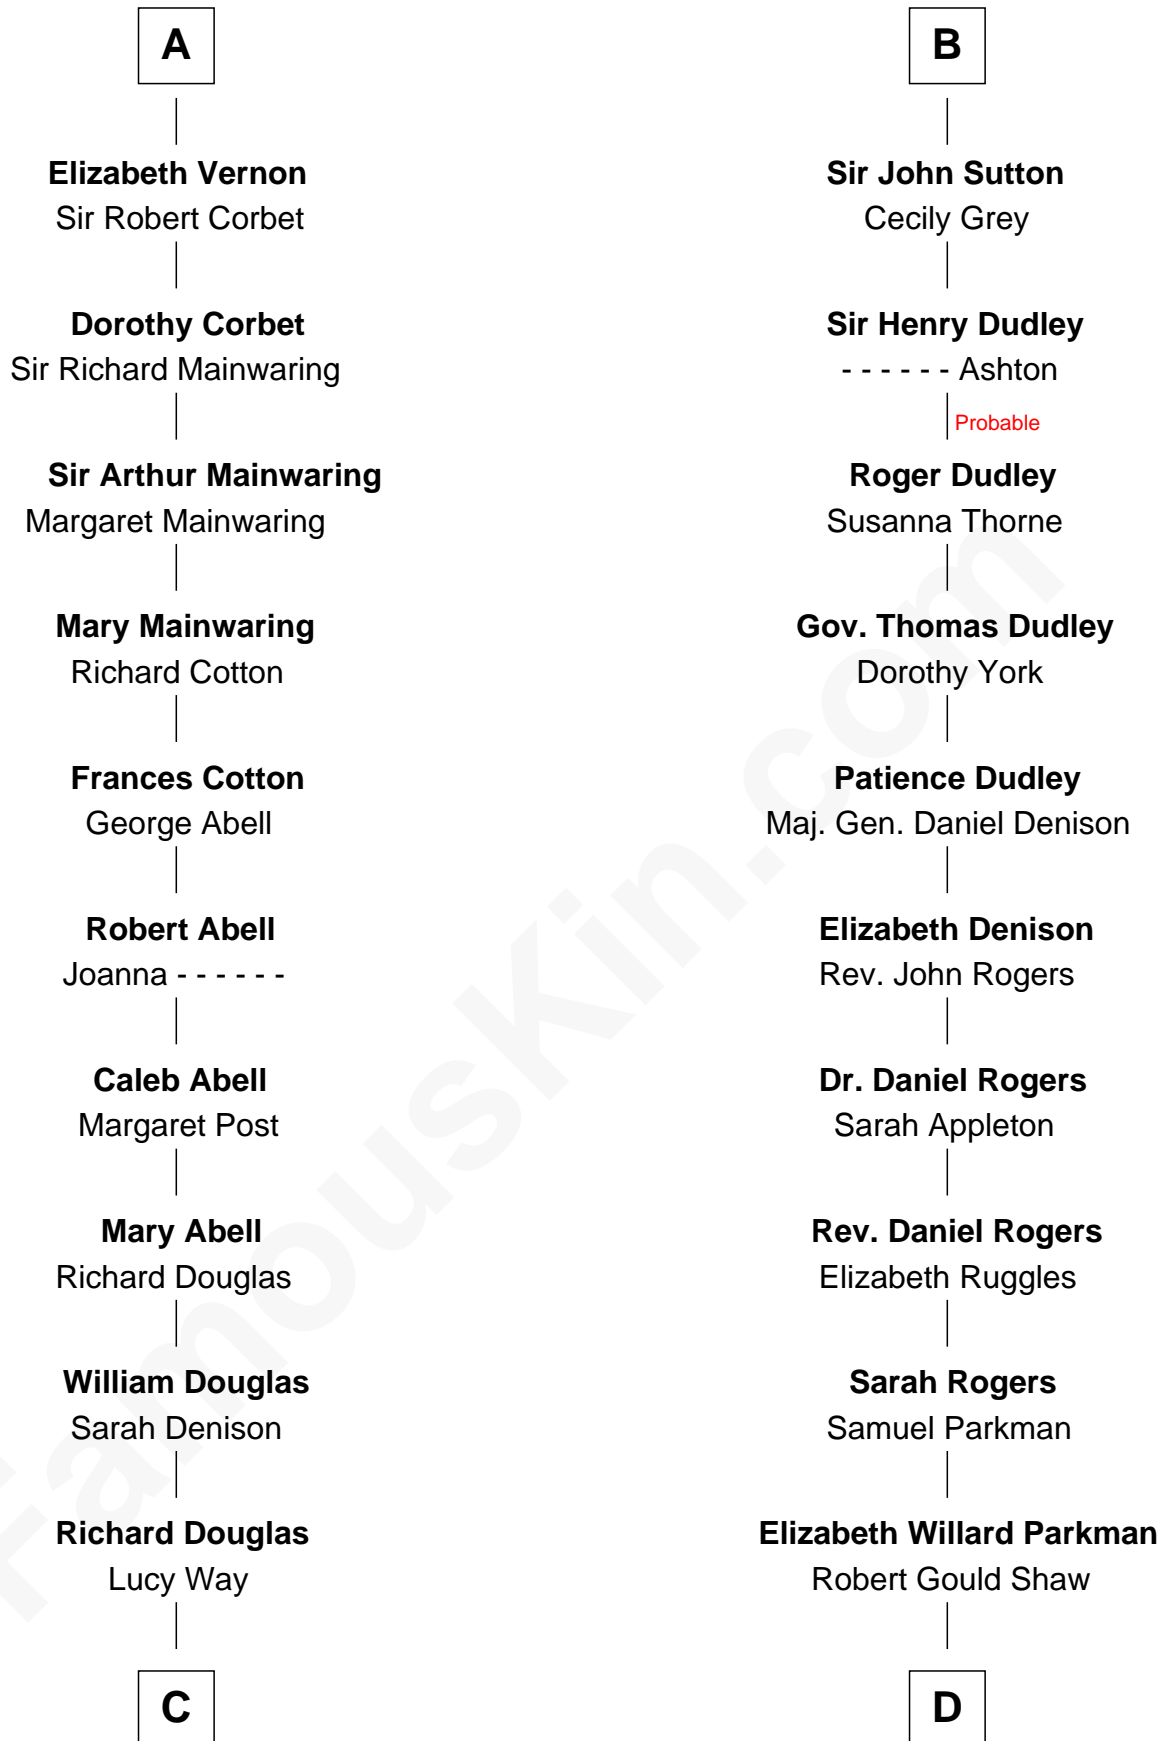

FamousKin.com
Relationship Chart of
Melvyn Douglas
Movie Actor

18th cousin 2 times removed of
Colonel Robert Gould Shaw
U.S. Civil War leader of film "Glory" fame

C

Erskine Douglas

Sophia Garrett

Emma Jane Douglas

Col. George Taliaferro Shackelford

Lena Priscilla Shackelford

Edouard Gregory Hesselberg

Melvyn Douglas

Movie Actor

D

Francis George Shaw

Sarah Blake Sturgis

Colonel Robert Gould Shaw

Main character in film "Glory"

FamousKin.com