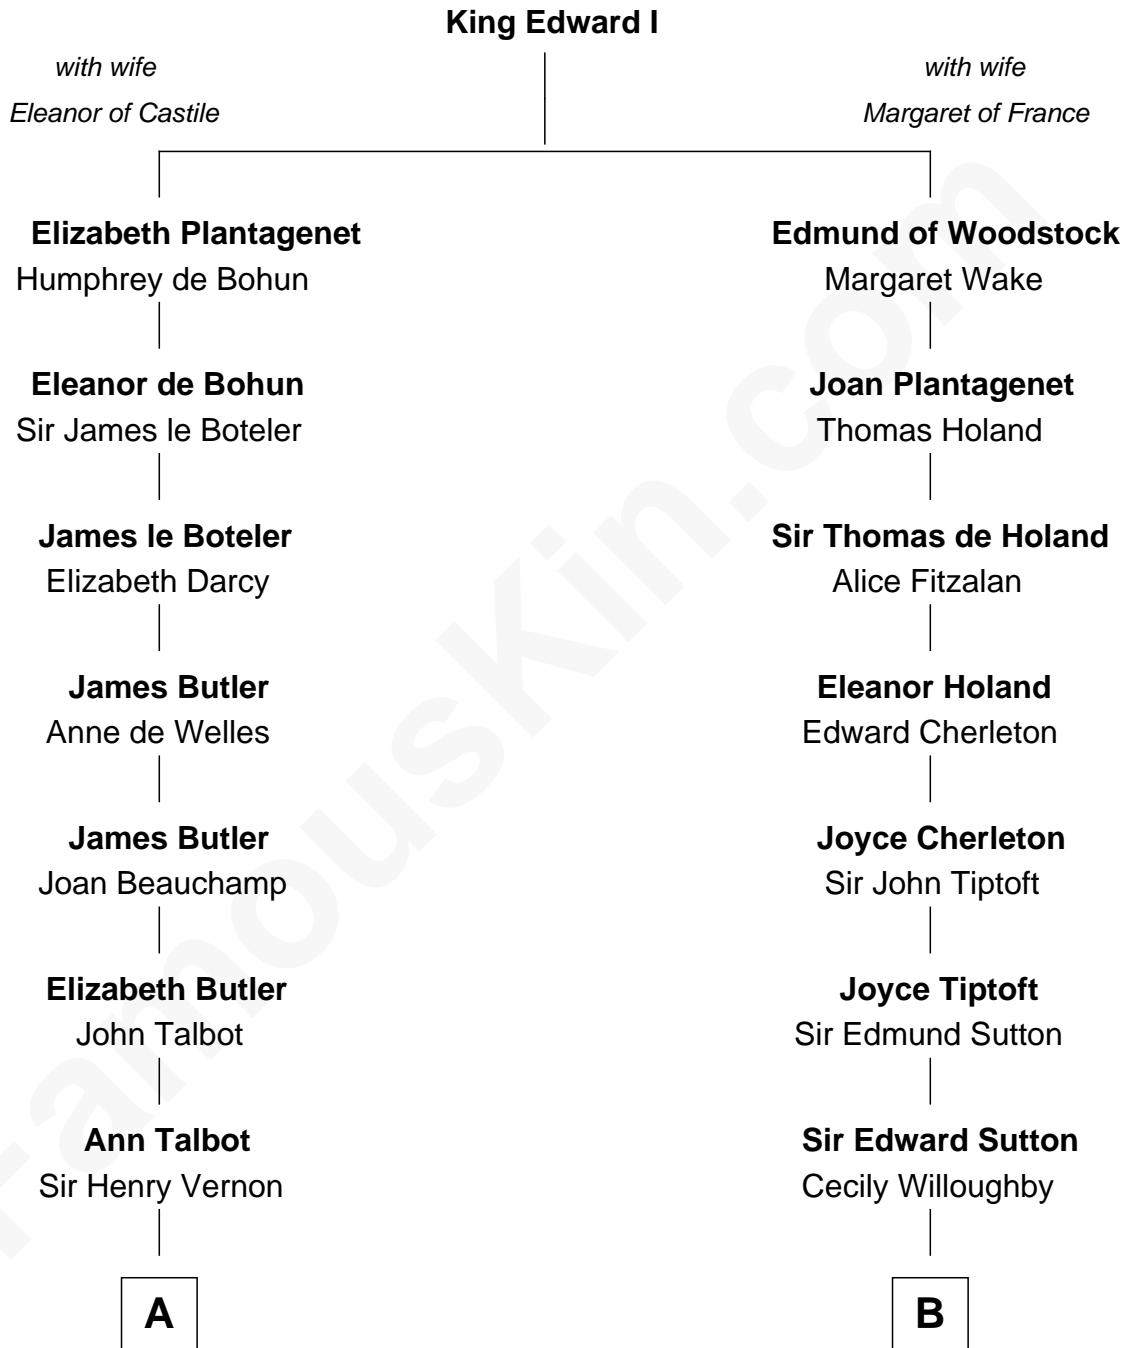

FamousKin.com
Relationship Chart of
Melvyn Douglas
Movie Actor

18th cousin 2 times removed of
Colonel Robert Gould Shaw
U.S. Civil War leader of film "Glory" fame

C

Erskine Douglas

Sophia Garrett

Emma Jane Douglas

Col. George Taliaferro Shackelford

Lena Priscilla Shackelford

Edouard Gregory Hesselberg

Melvyn Douglas

Movie Actor

D

Francis George Shaw

Sarah Blake Sturgis

Colonel Robert Gould Shaw

Main character in film "Glory"

FamousKin.com