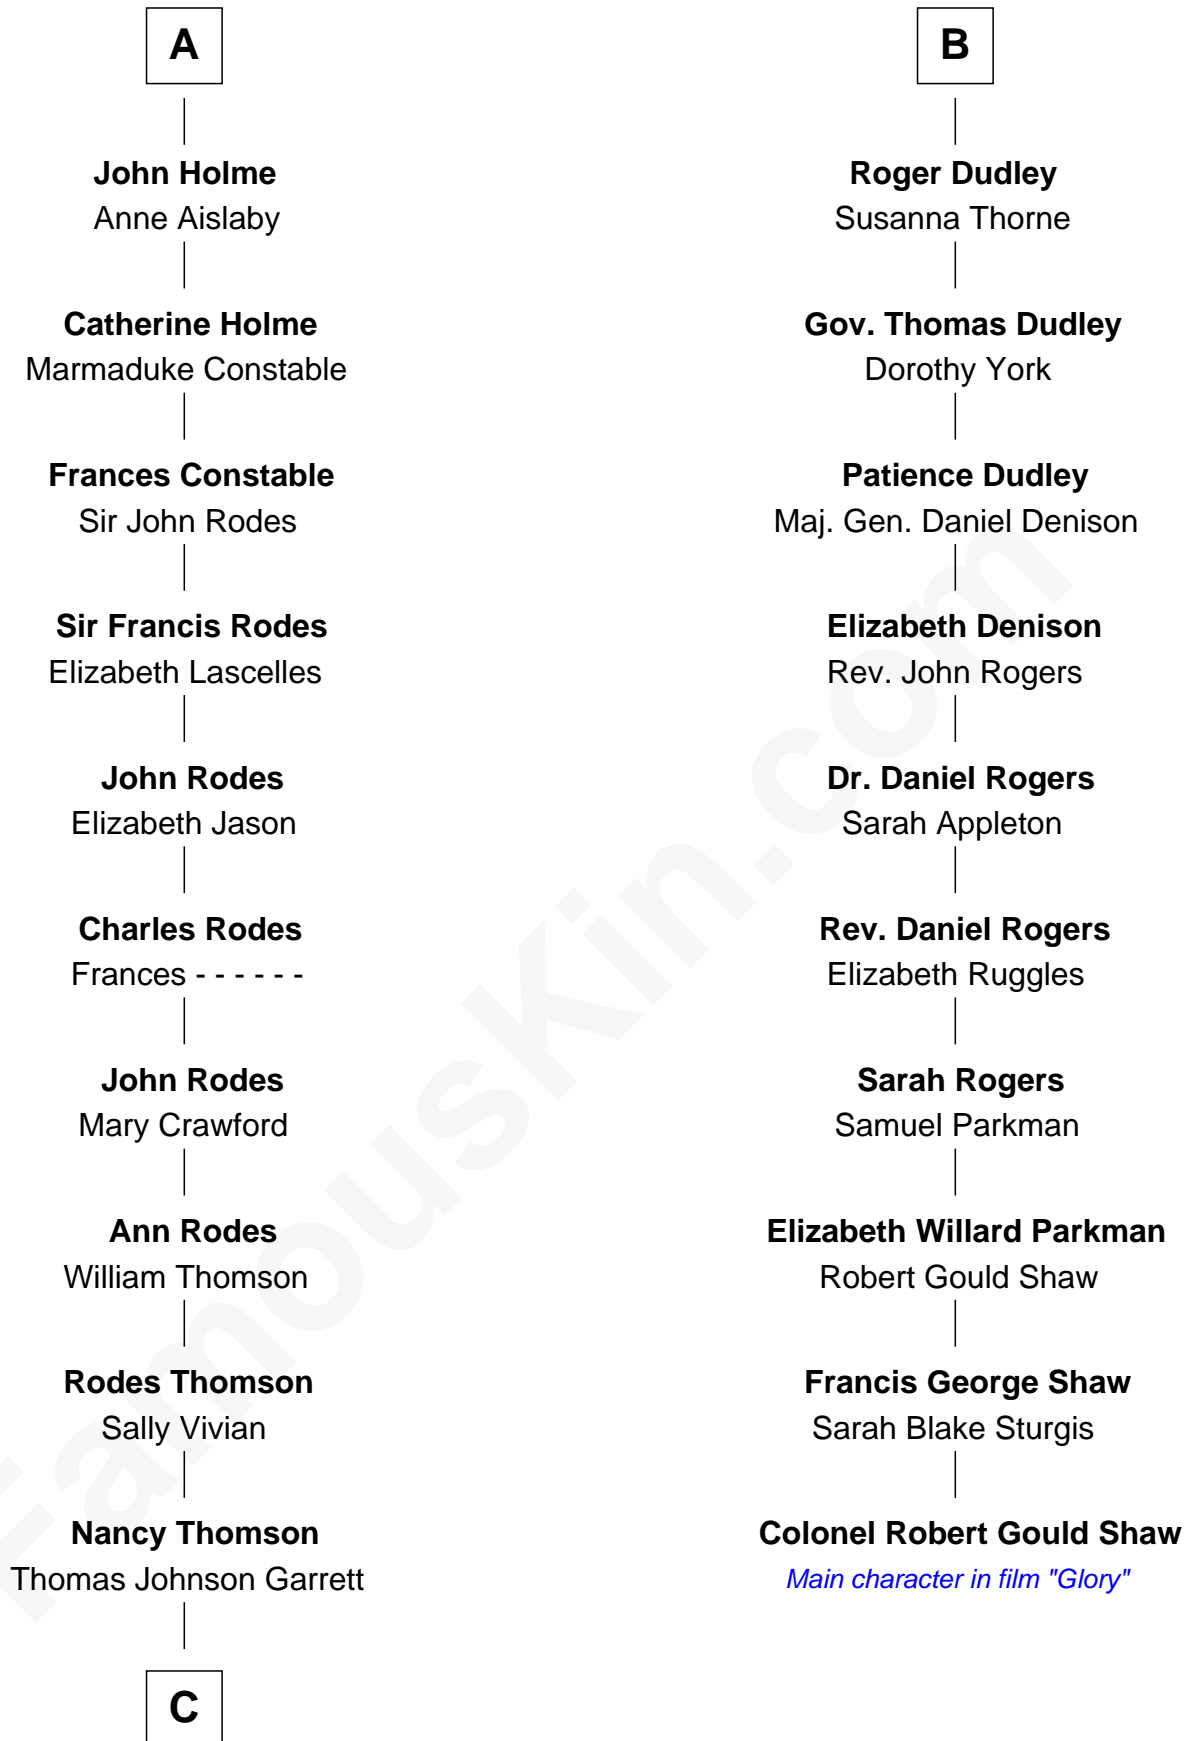

FamousKin.com

Relationship Chart of

Melvyn Douglas

Movie Actor

16th cousin 4 times removed of

Colonel Robert Gould Shaw

U.S. Civil War leader of film "Glory" fame

C

—
Sophia Garrett
Erskine Douglas

—
Emma Jane Douglas
Col. George Taliaferro Shackelford

—
Lena Priscilla Shackelford
Edouard Gregory Hesselberg

—
Melvyn Douglas
Movie Actor

FamousKin.com