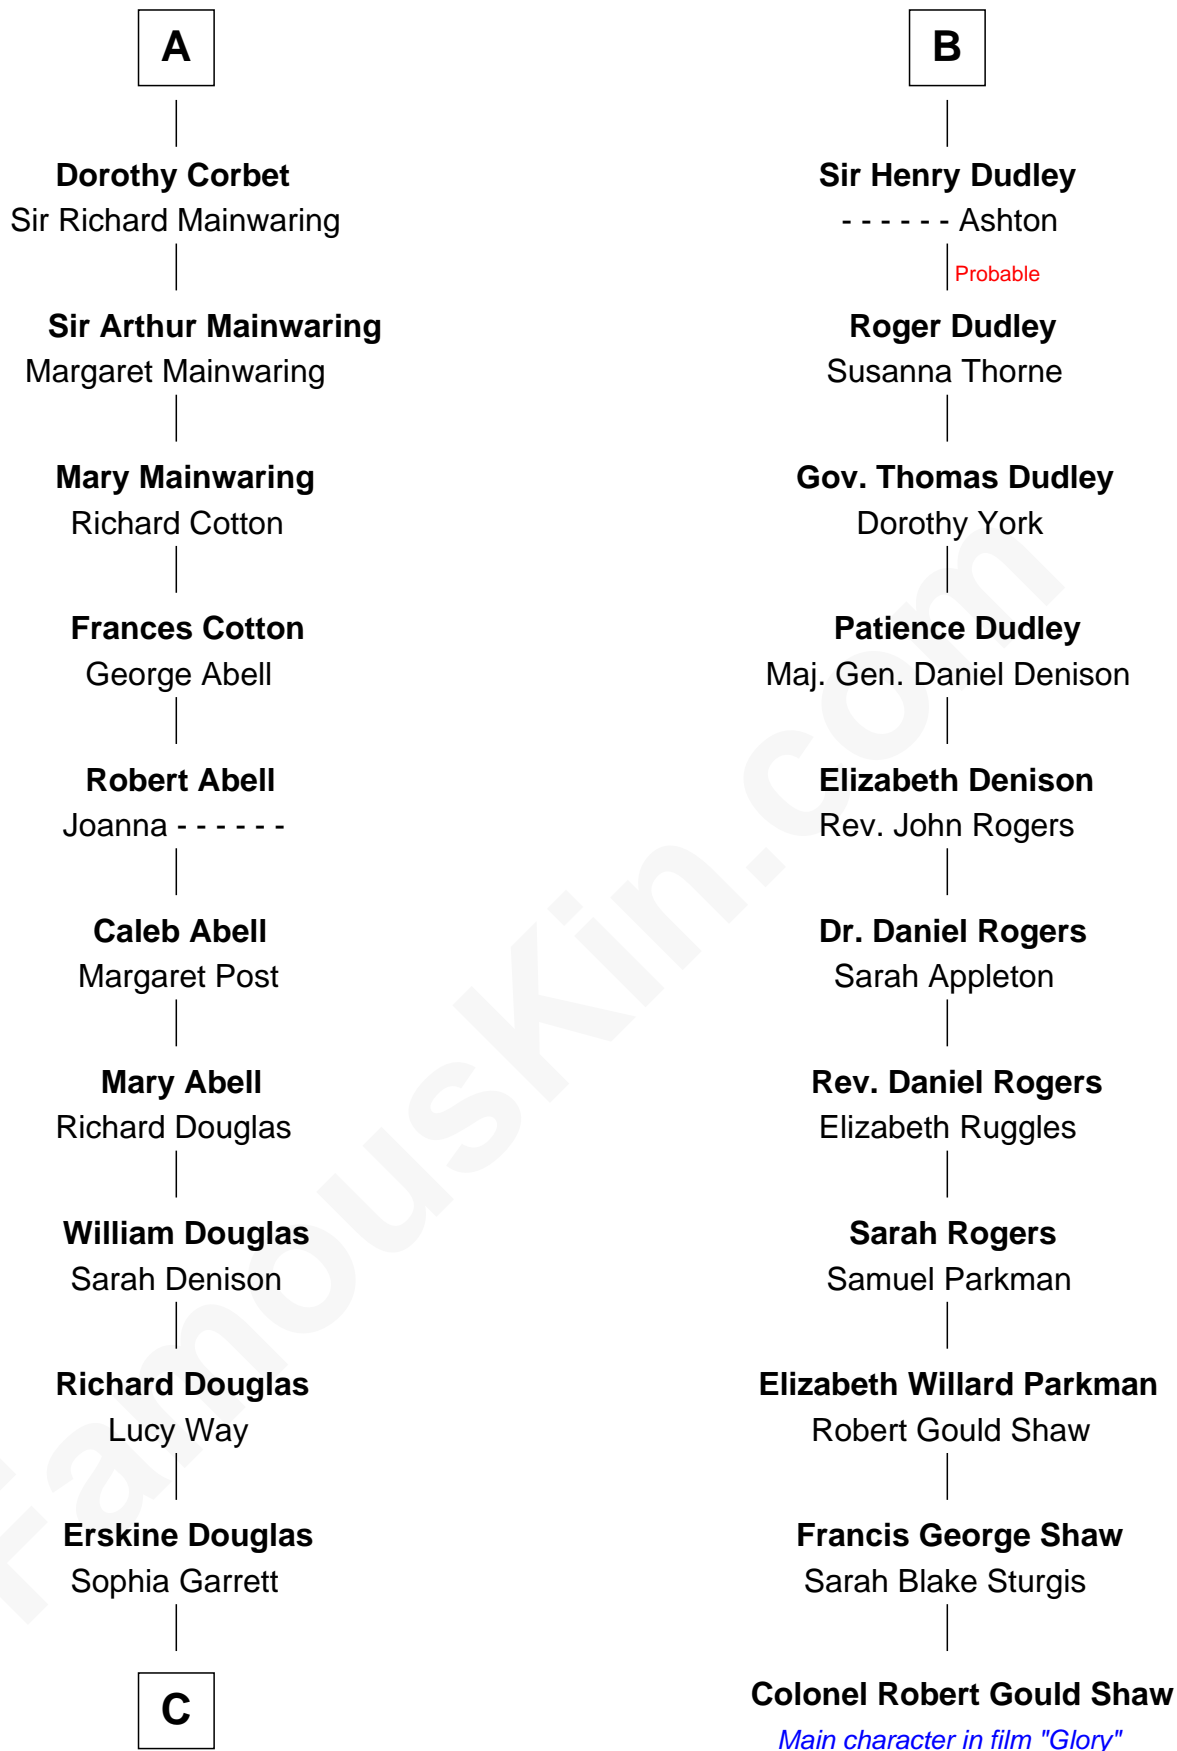

FamousKin.com
Relationship Chart of
Melvyn Douglas
Movie Actor

17th cousin 2 times removed of
Colonel Robert Gould Shaw
U.S. Civil War leader of film "Glory" fame

C

—
Emma Jane Douglas
Col. George Taliaferro Shackelford

—
Lena Priscilla Shackelford
Edouard Gregory Hesselberg

—
Melvyn Douglas
Movie Actor

FamousKin.com