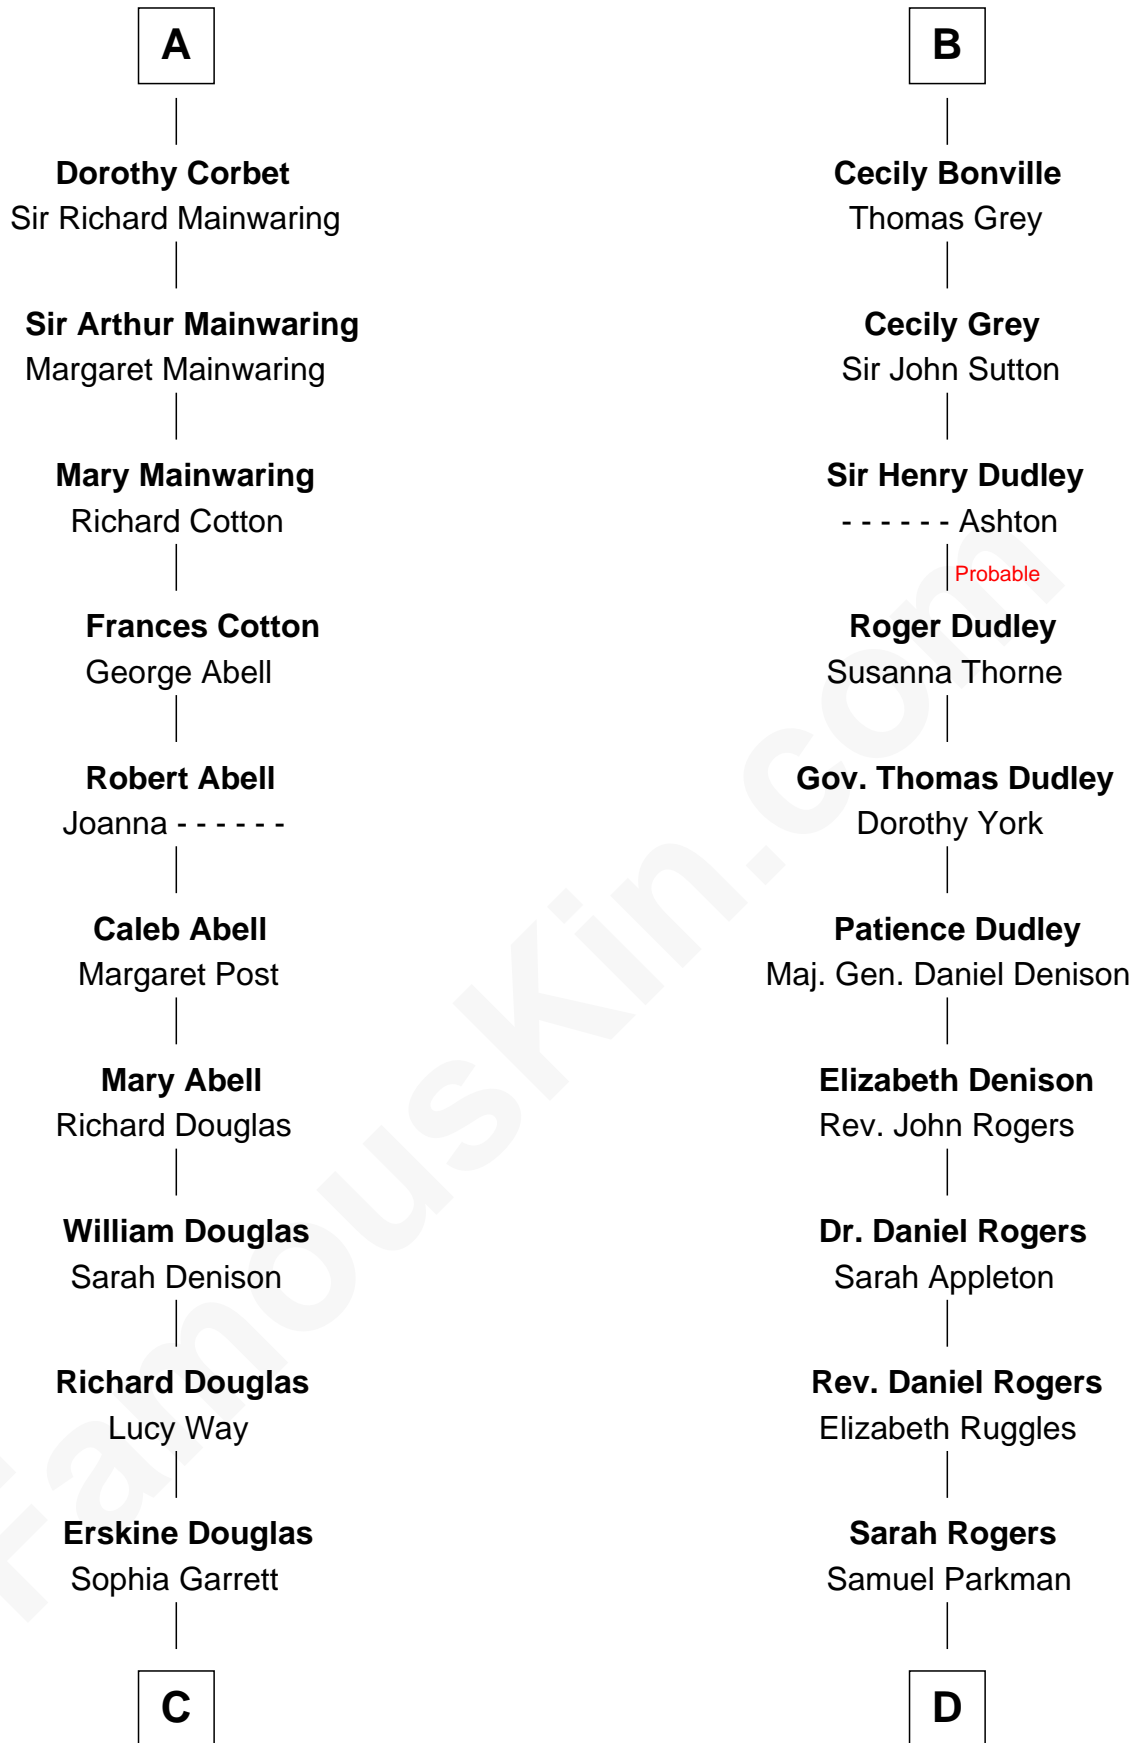

FamousKin.com Relationship Chart of

Melvyn Douglas

Movie Actor

19th cousin of

Colonel Robert Gould Shaw

U.S. Civil War leader of film "Glory" fame

Sir Richard de Burgh

Margaret - - - - -

Sir Thomas de Multon

Elizabeth de Multon

Sir Robert de Harington

Sir John Harington

- - - - -

Sir Robert Harington

Isabel Loring

Sir William Harington

Margaret Hill

Elizabeth Harington

William Bonville

William Bonville

Katherine Neville

B

C

Emma Jane Douglas
Col. George Taliaferro Shackelford

Lena Priscilla Shackelford
Edouard Gregory Hesselberg

Melvyn Douglas
Movie Actor

D

Elizabeth Willard Parkman
Robert Gould Shaw

Francis George Shaw
Sarah Blake Sturgis

Colonel Robert Gould Shaw
Main character in film "Glory"