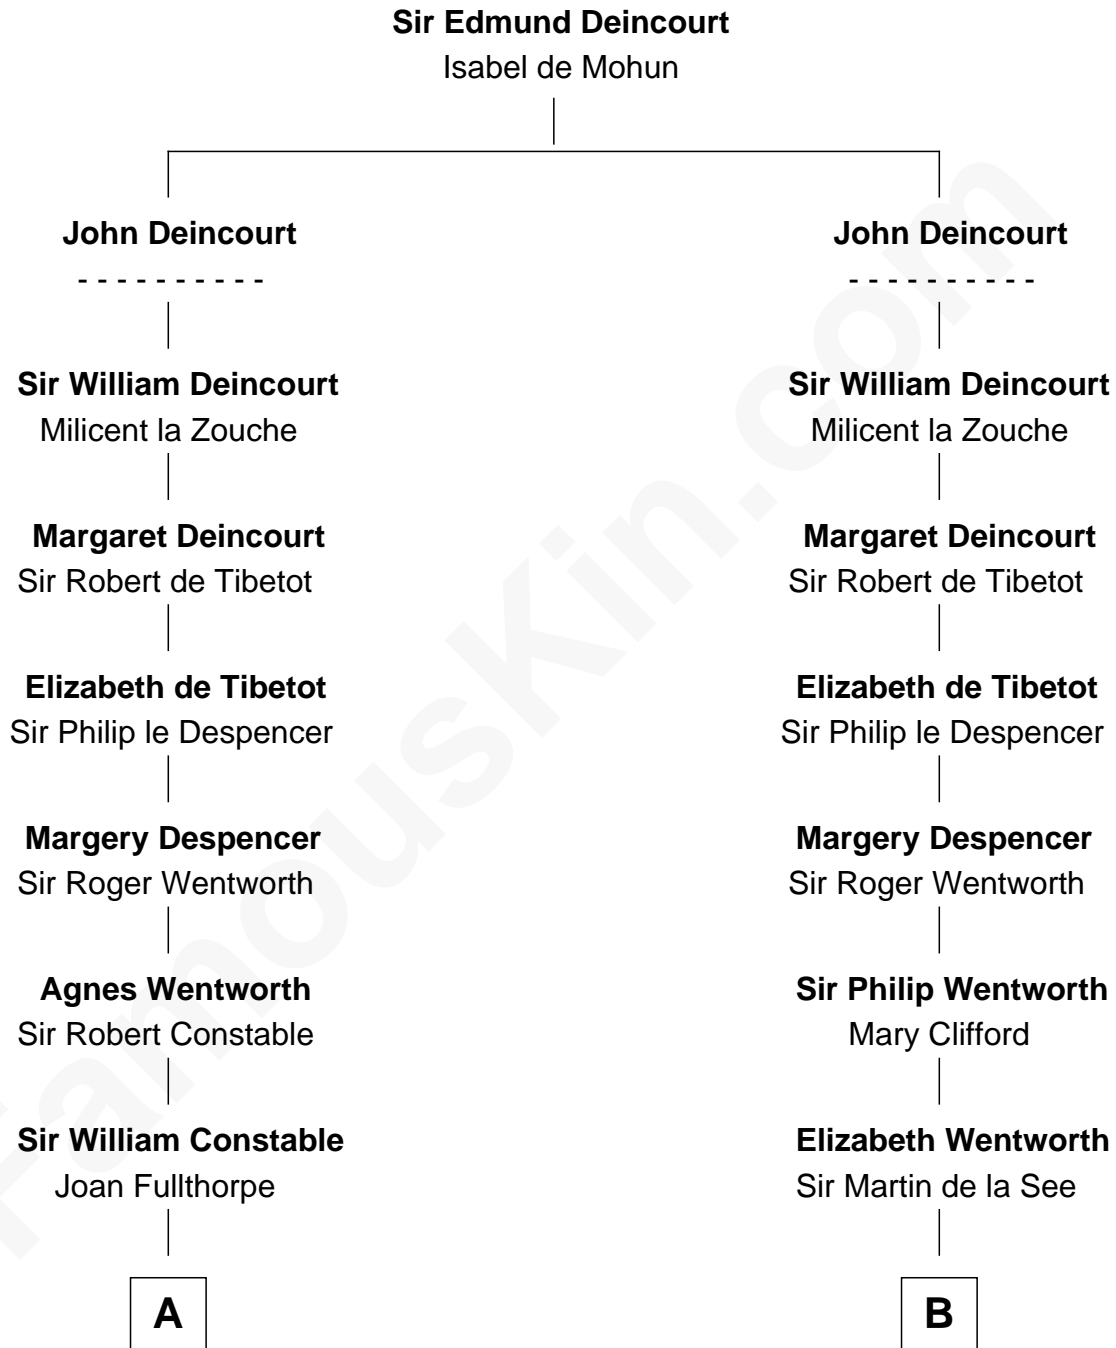

FamousKin.com

Relationship Chart of

Melvyn Douglas

Movie Actor

20th cousin 1 time removed of

Roy Rogers

Cowboy movie actor and singer

C

Sophia Garrett
Erskine Douglas

Emma Jane Douglas
Col. George Taliaferro Shackelford

Lena Priscilla Shackelford
Edouard Gregory Hesselberg

Melvyn Douglas
Movie Actor

D

Moses Kibbe
Sarah Everman

Jacintha Kibbe
William Womack