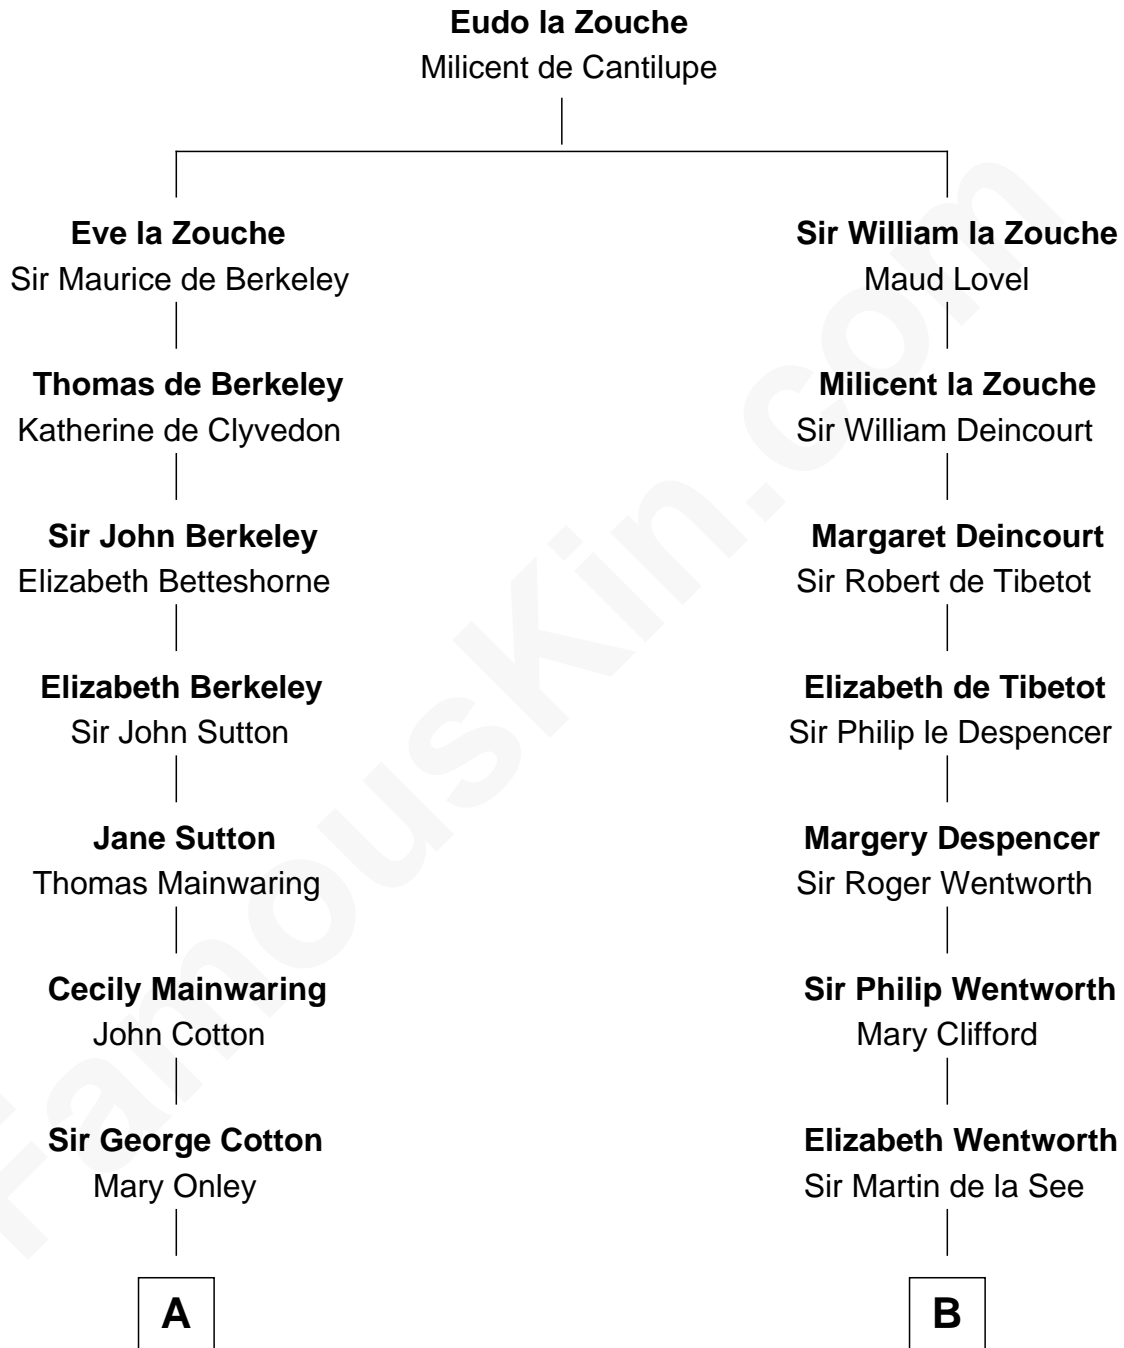

FamousKin.com
Relationship Chart of
Melvyn Douglas
Movie Actor

17th cousin 4 times removed of
Roy Rogers
Cowboy movie actor and singer

C

—
Moses Kibbe
Sarah Everman

—
Jacintha Kibbe
William Womack

—
Archer Womack
Patricia Adeline Hatchett

—
Mattie M. Womack
Andrew E. Slye

—
Roy Rogers
Cowboy movie actor and singer