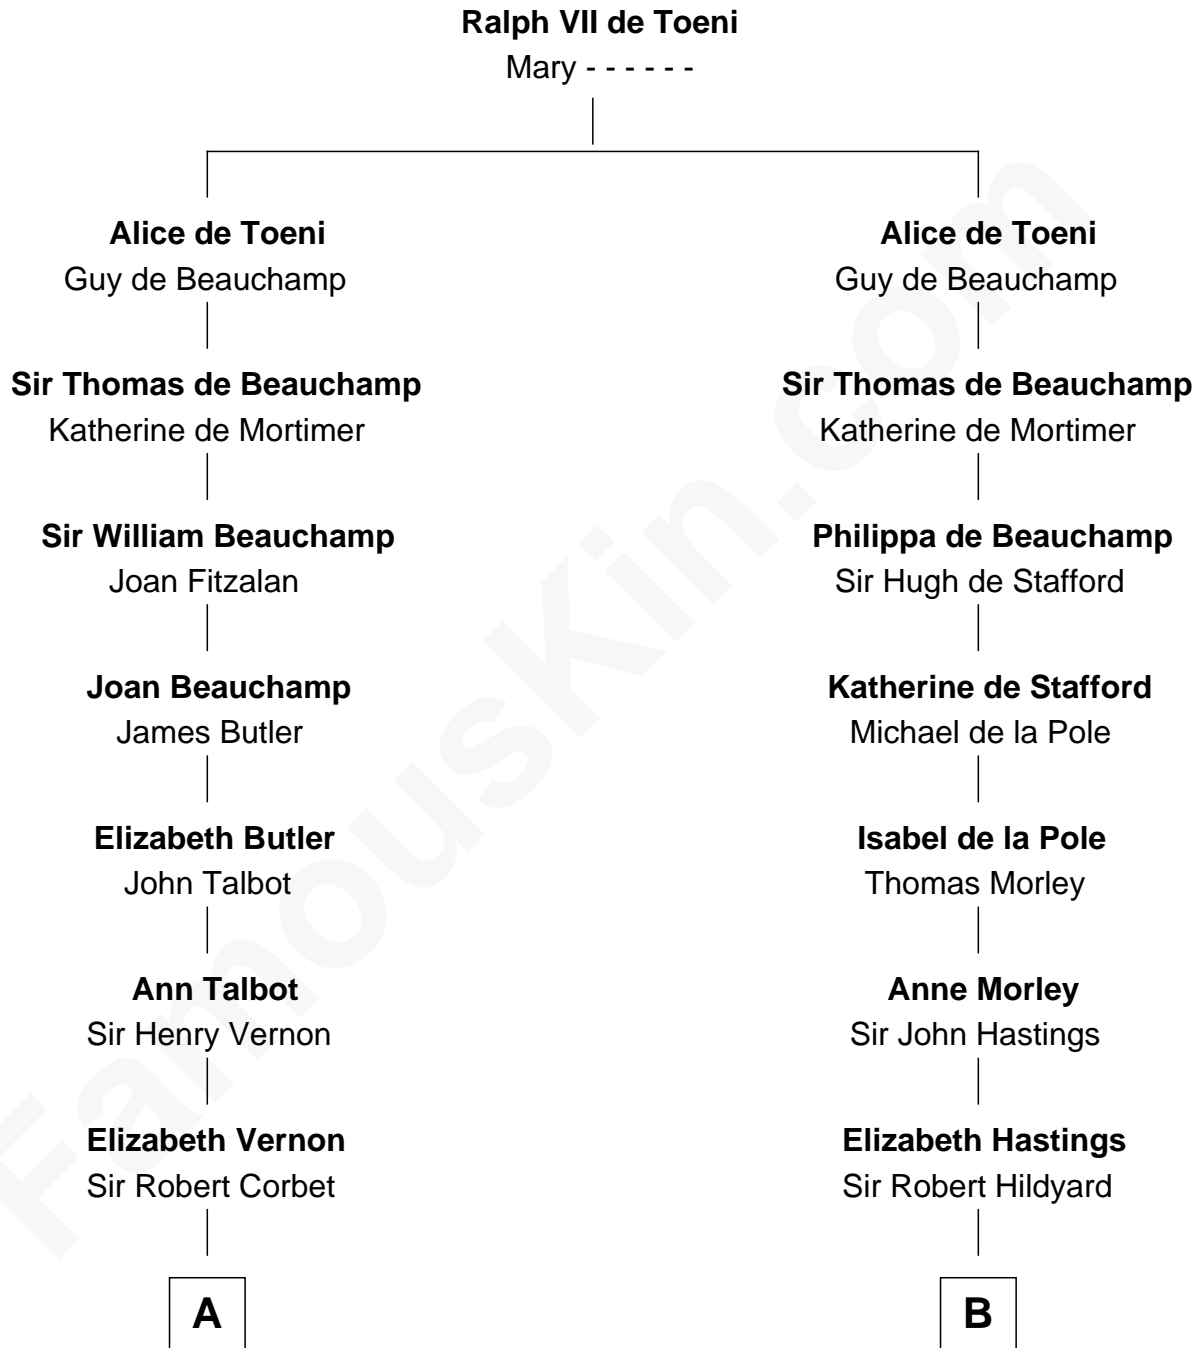

FamousKin.com
Relationship Chart of
Melvyn Douglas
Movie Actor

19th cousin 2 times removed of
Roy Rogers
Cowboy movie actor and singer

C

Emma Jane Douglas
Col. George Taliaferro Shackelford

Lena Priscilla Shackelford
Edouard Gregory Hesselberg