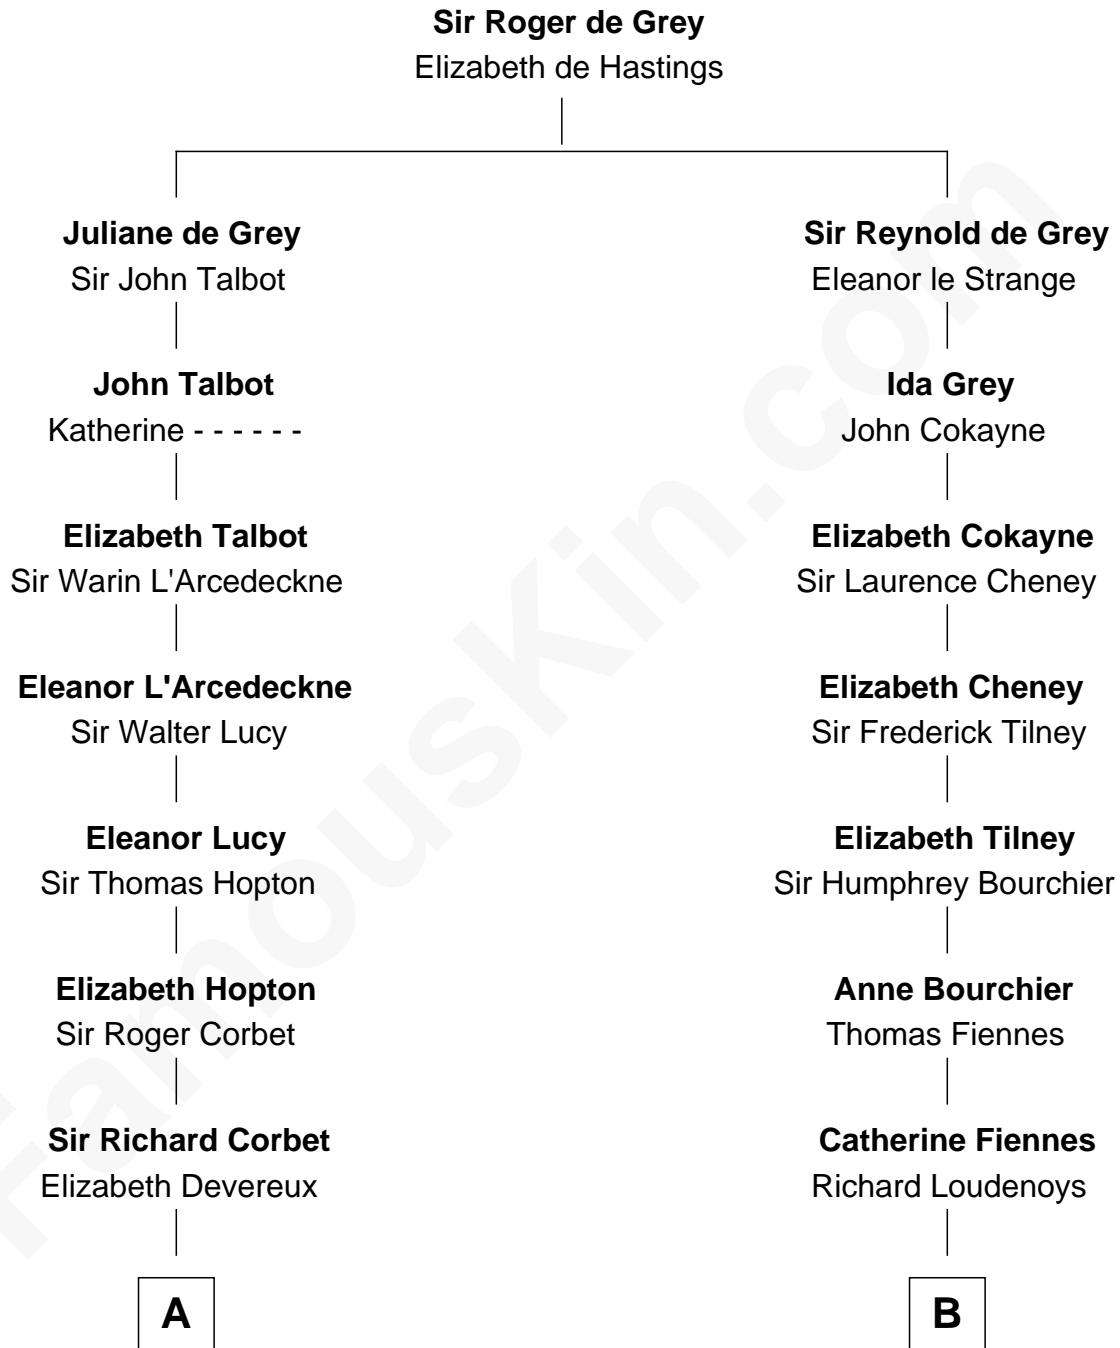

FamousKin.com Relationship Chart of

Melvyn Douglas

Movie Actor

20th cousin 1 time removed of

Anne Baxter

Movie Actress

C

Erskine Douglas

Sophia Garrett

Emma Jane Douglas

Col. George Taliaferro Shackelford

Lena Priscilla Shackelford

Edouard Gregory Hesselberg

Melvyn Douglas

Movie Actor

D