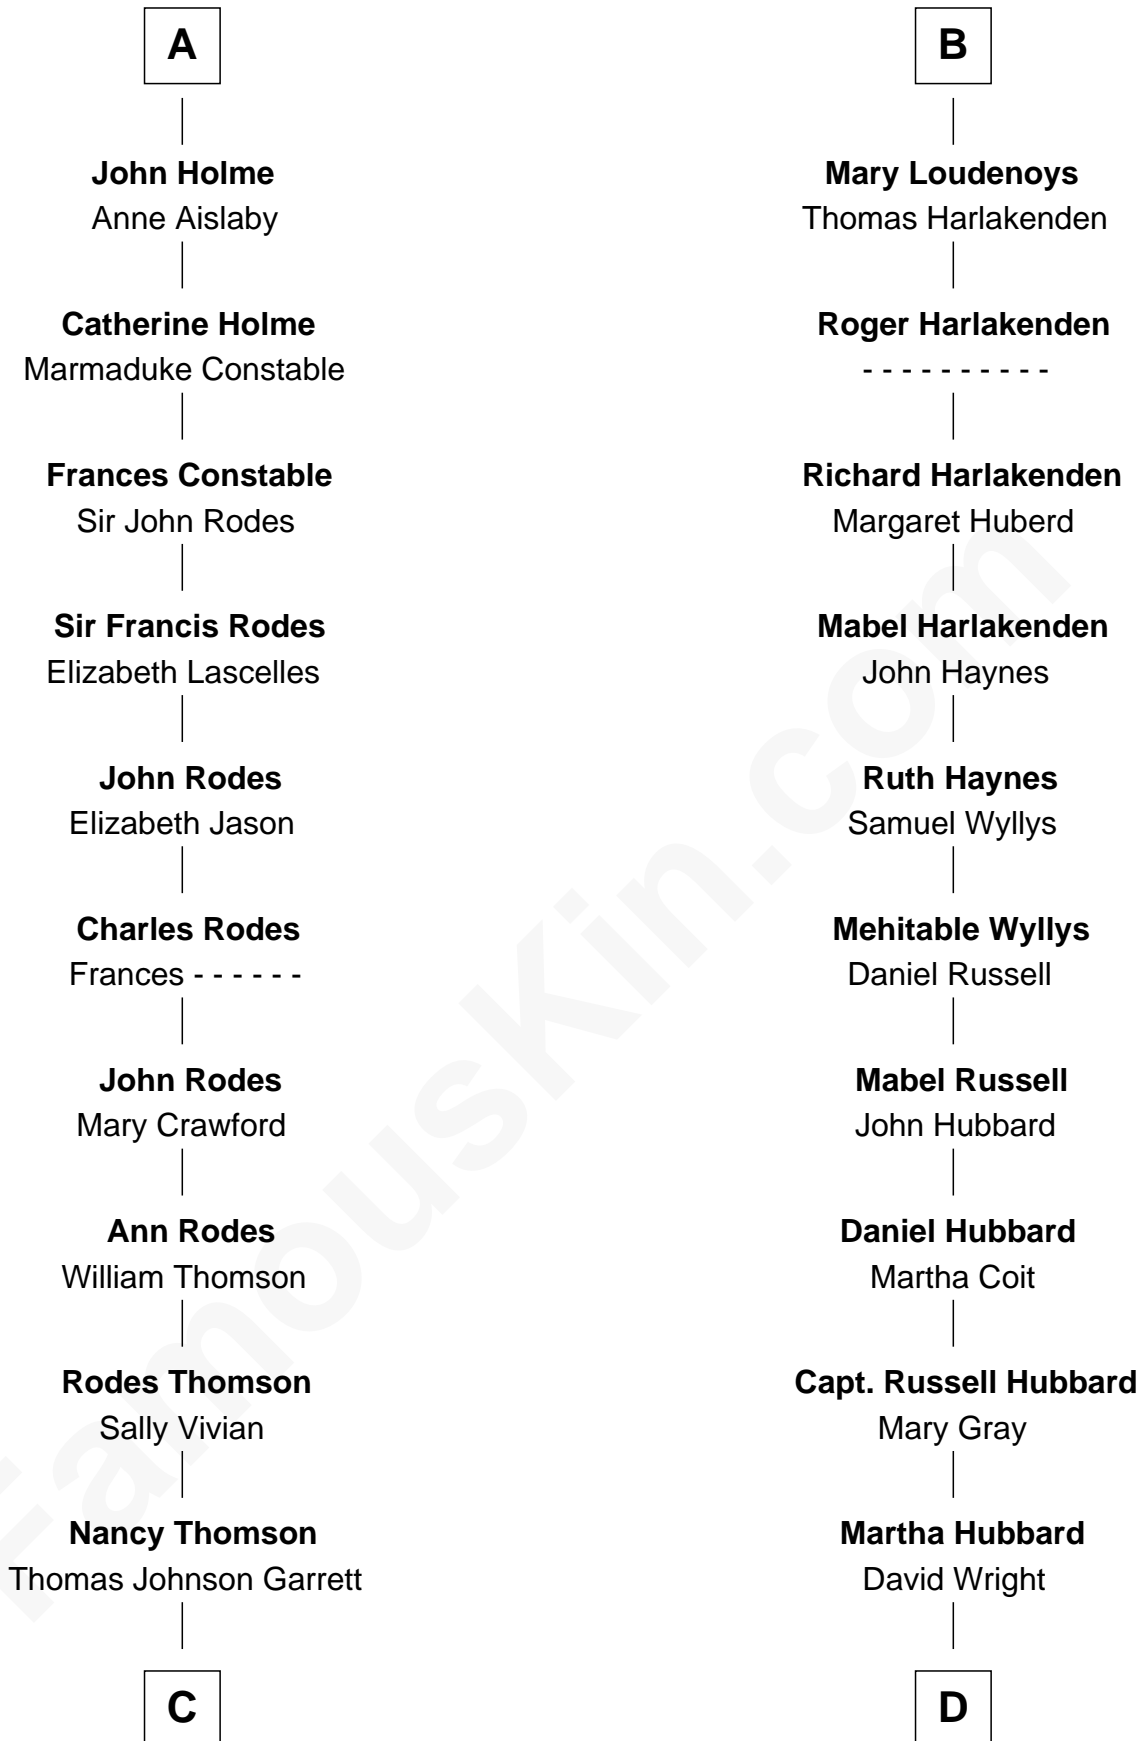

## Relationship Chart of

**Melvyn Douglas**

*Movie Actor*

20th cousin 1 time removed of

**Anne Baxter**

*Movie Actress*

**Sir Ralph de Neville**

Alice de Audley

Maude de Percy

**Sir Ralph Neville**

Joan Beaufort

**Sir Richard Neville**

Alice Montagu

**Alice de Neville**

Sir Henry FitzHugh

**Alice FitzHugh**

Sir John Fiennes

**Thomas Fiennes**

Anne Bouchier

**Catherine Fiennes**

Richard Loudenoys

**B**

**C**

**Sophia Garrett**  
Erskine Douglas

**Emma Jane Douglas**  
Col. George Taliaferro Shackelford

**Lena Priscilla Shackelford**  
Edouard Gregory Hesselberg

**Melvyn Douglas**  
*Movie Actor*

**D**

**Rev. David Wright**  
Abigail Goddard

**William Carey Wright**  
Anna Lloyd Jones