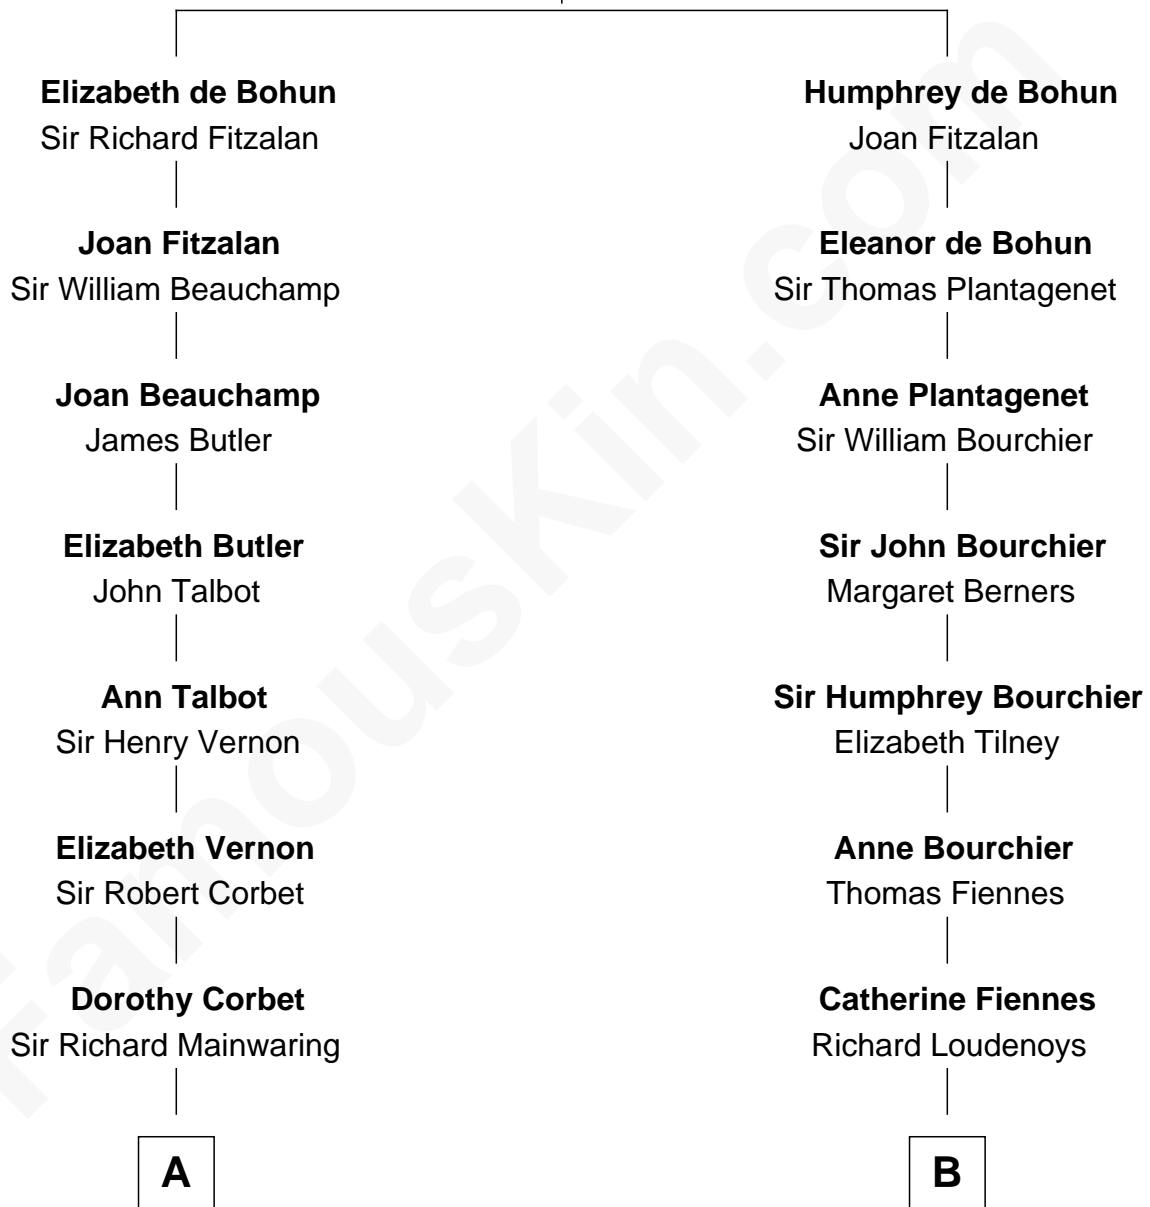

FamousKin.com Relationship Chart of

Melvyn Douglas

Movie Actor

18th cousin 3 times removed of

Anne Baxter

Movie Actress

Sir William de Bohun
Elizabeth de Badlesmere

C

Lena Priscilla Shackelford
Edouard Gregory Hesselberg

Melvyn Douglas
Movie Actor

D

Rev. David Wright
Abigail Goddard

William Carey Wright
Anna Lloyd Jones

Frank Lloyd Wright
Catherine L. Tobin

Catherine Dorothy Wright
Kenneth Stuart Baxter