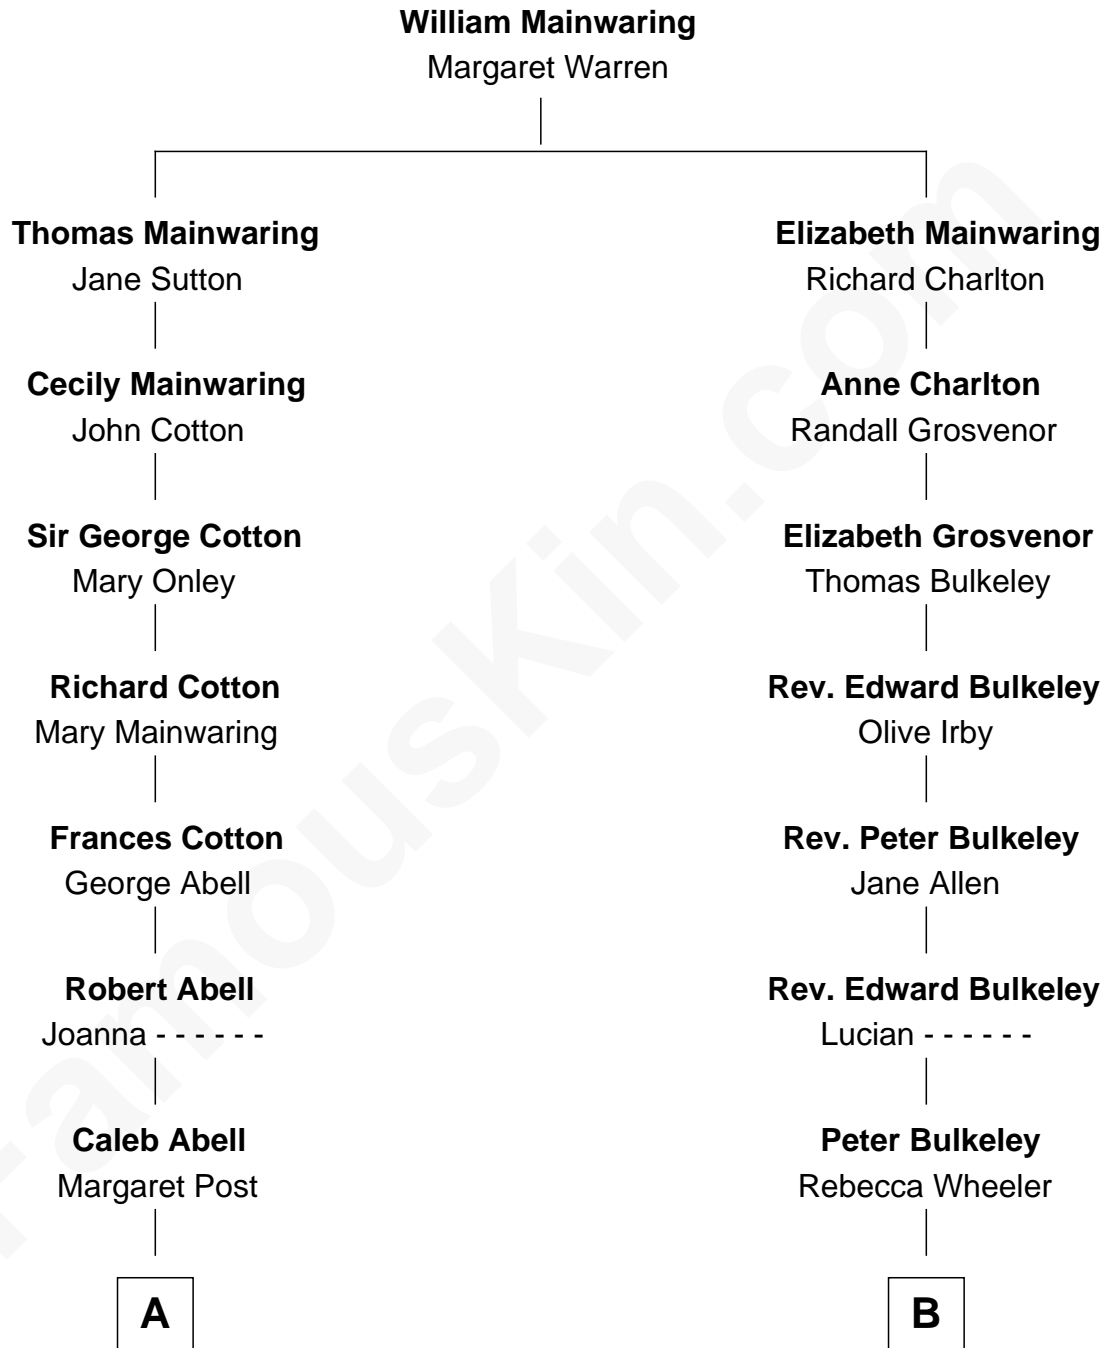

FamousKin.com
Relationship Chart of
Melvyn Douglas
Movie Actor

13th cousin 2 times removed of
George H. W. Bush
41st U.S. President

A

Mary Abell

Richard Douglas

William Douglas

Sarah Denison

Richard Douglas

Lucy Way

Erskine Douglas

Sophia Garrett

Emma Jane Douglas

Col. George Taliaferro Shackelford

Lena Priscilla Shackelford

Edouard Gregory Hesselberg

Melvyn Douglas

Movie Actor

B

Rebecca Bulkeley

Dr. Jonathan Prescott

Dr. Abel Prescott

Abigail Brigham

Lucy Prescott

Jonathan Fay