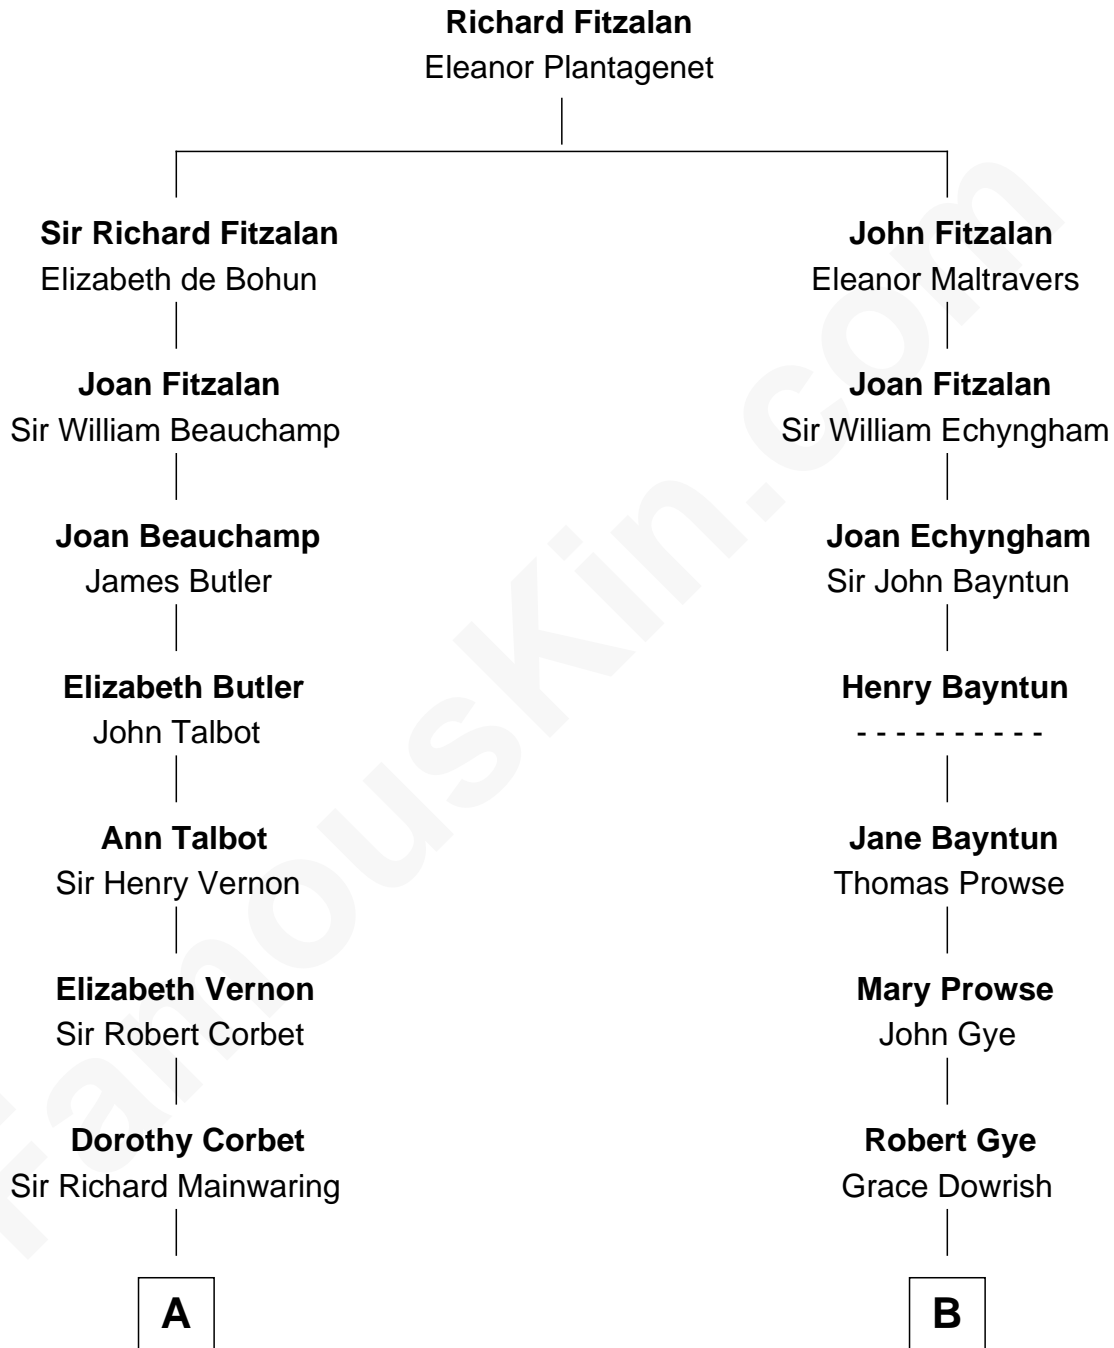

# FamousKin.com Relationship Chart of

**Melvyn Douglas**

*Movie Actor*

18th cousin of

**Barbara (Pierce) Bush**

*First Lady of President George H.W. Bush*

**C**

**Lena Priscilla Shackelford**  
Edouard Gregory Hesselberg

**Melvyn Douglas**  
*Movie Actor*

**D**

**Marvin Pierce**  
Pauline Robinson

**Barbara (Pierce) Bush**  
*First Lady of George H.W. Bush*

FamousKin.com