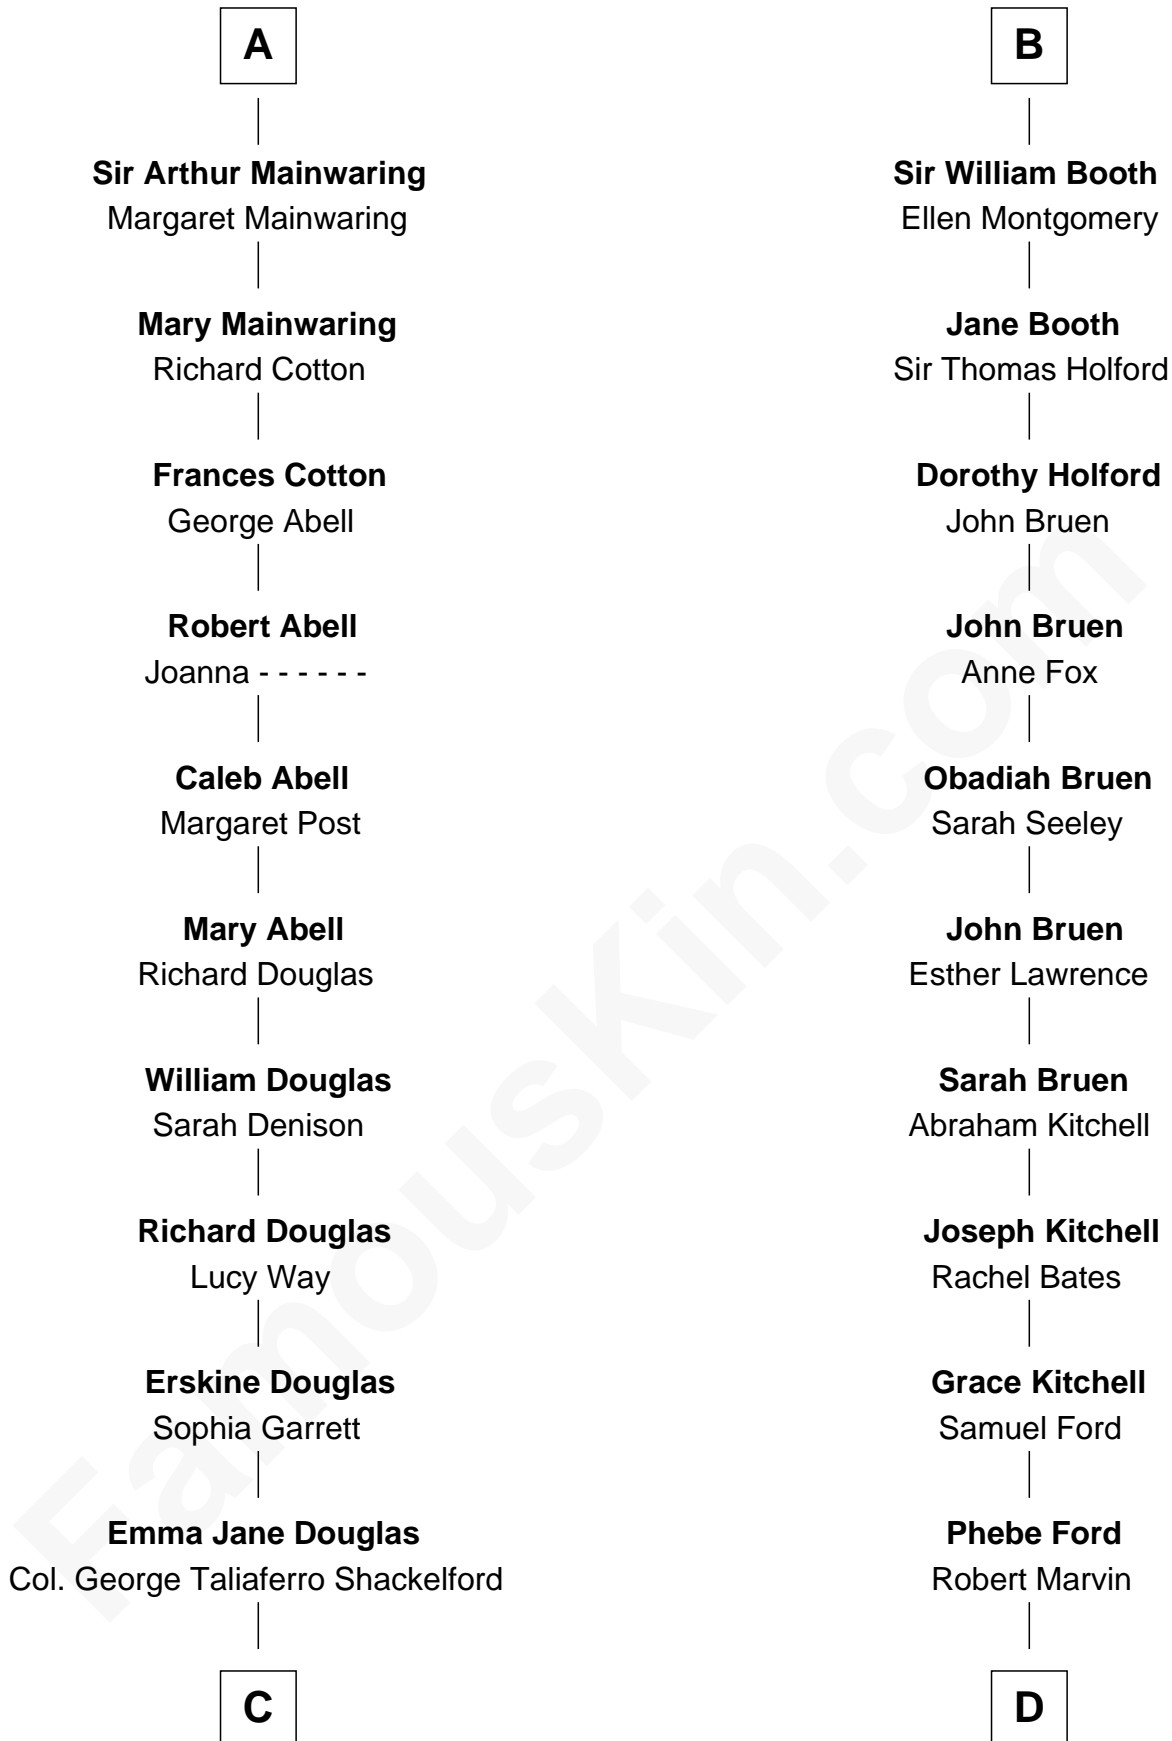

FamousKin.com
Relationship Chart of
Melvyn Douglas
Movie Actor

18th cousin 3 times removed of
Barbara (Pierce) Bush
First Lady of President George H.W. Bush

C

Lena Priscilla Shackelford
Edouard Gregory Hesselberg

Melvyn Douglas
Movie Actor

D

Samuel Ross Marvin
Julia Ann Place

Jerome Place Marvin
Martha Ann Stokes

Mabel Marvin
Scott Pierce

Marvin Pierce
Pauline Robinson

Barbara (Pierce) Bush
First Lady of George H.W. Bush