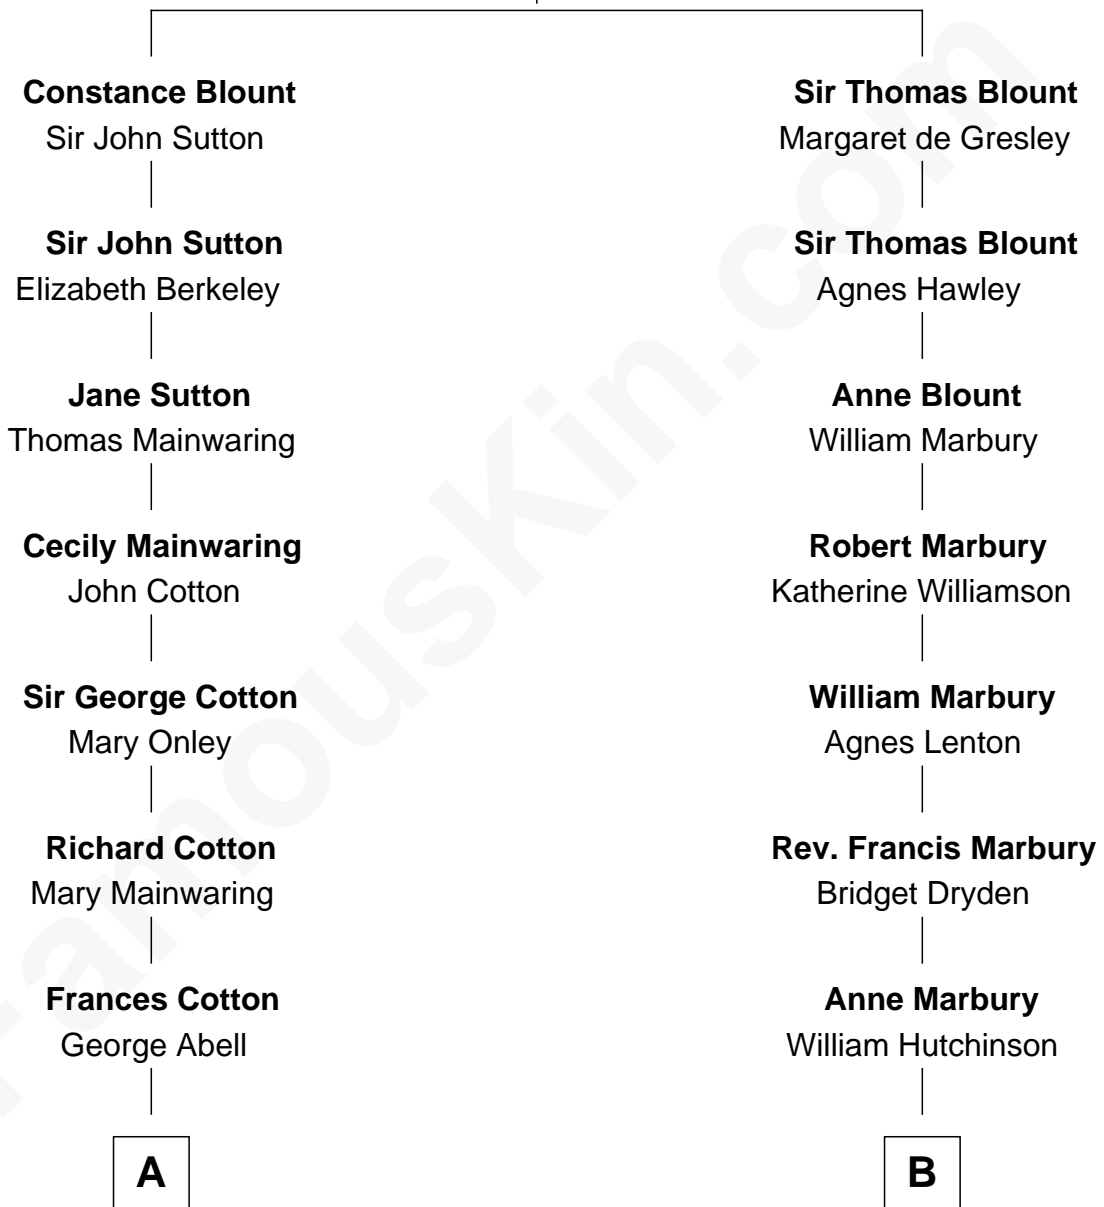

**FamousKin.com**  
**Relationship Chart of**  
**Melvyn Douglas**  
*Movie Actor*

15th cousin 4 times removed of  
**George W. Bush**  
*43rd U.S. President*

**Sir Walter Blount**  
 Sancha de Ayala

**C**

**Prescott Sheldon Bush**

Dorothy Wear Walker

**George Herbert Walker Bush**

Barbara Pierce

**George W. Bush**

*43rd U.S. President*

FamousKin.com