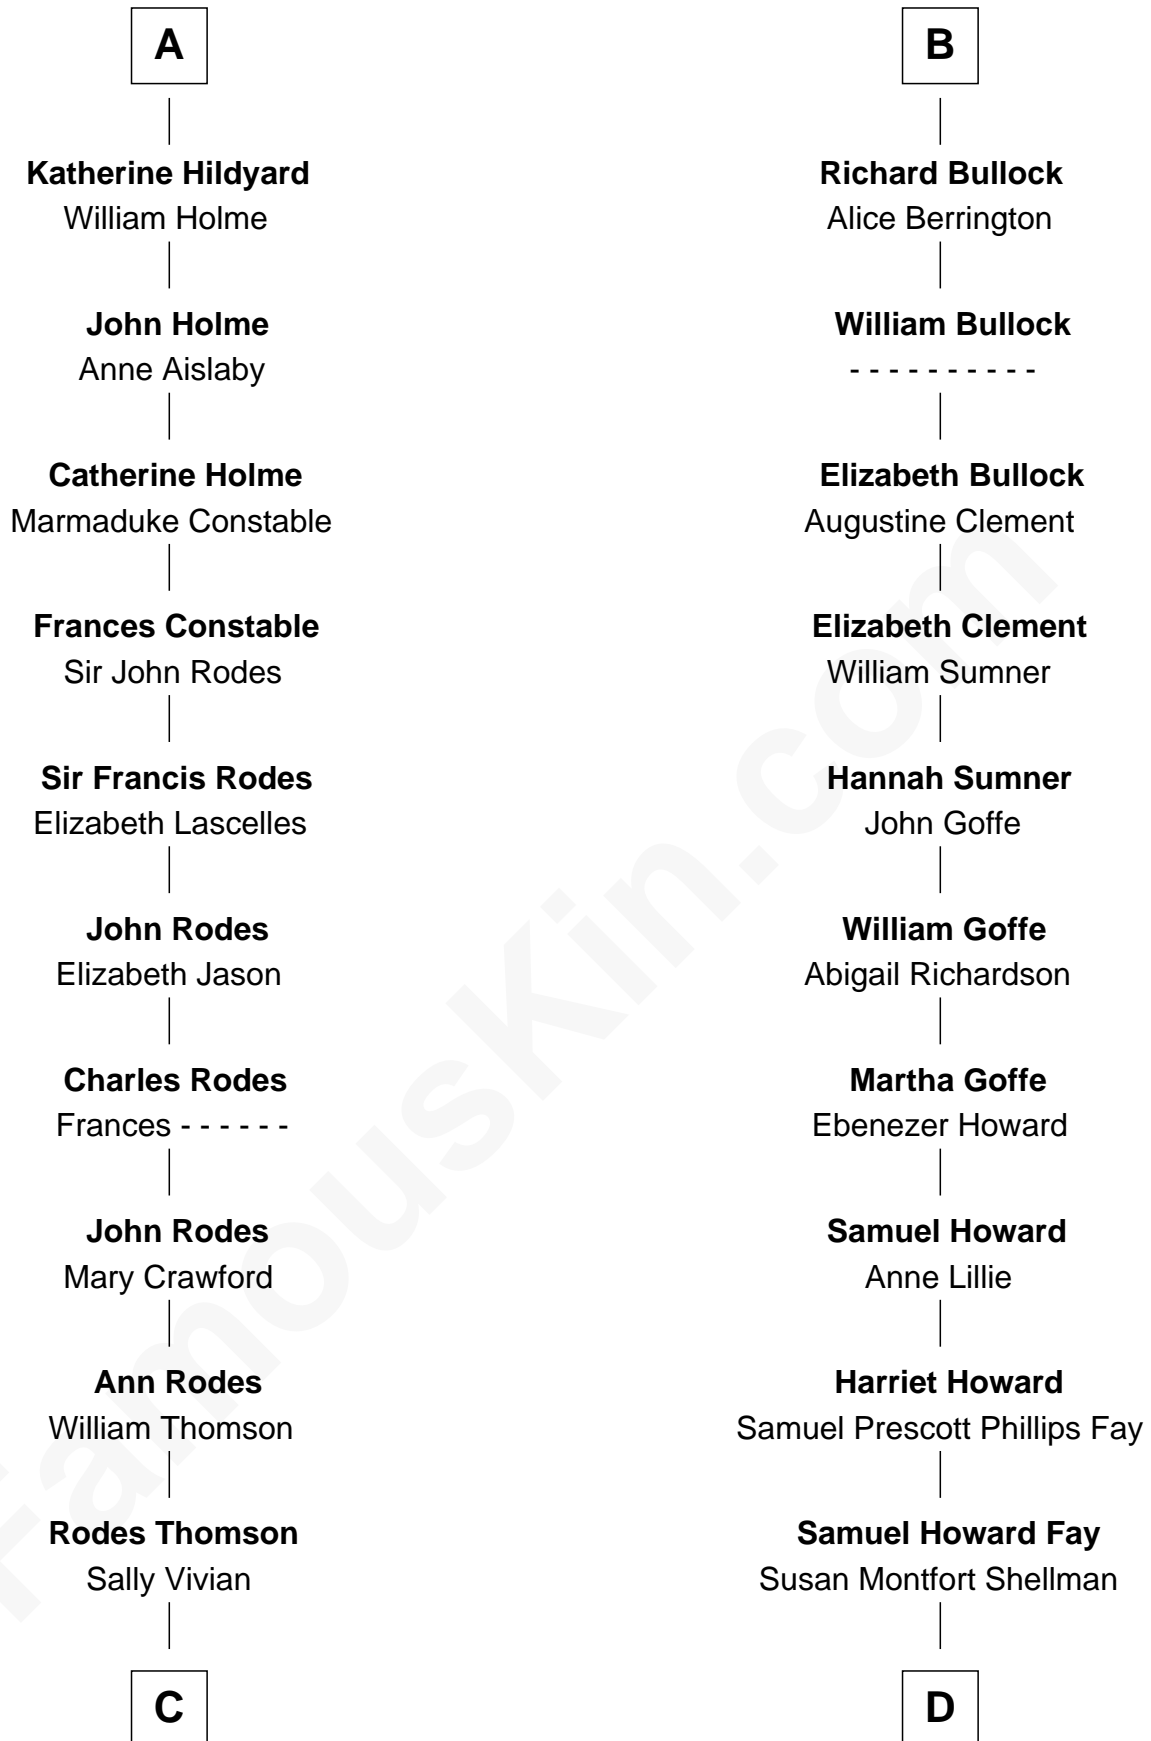

# FamousKin.com Relationship Chart of

**Melvyn Douglas**

*Movie Actor*

21st cousin of

**George W. Bush**

*43rd U.S. President*

**William de Montagu**  
Katherine de Grandison

**Philippa de Montagu**  
Sir Roger de Mortimer

**Edmund Mortimer**  
Philippa Plantagenet

**Elizabeth Mortimer**  
Sir Henry Percy

**Elizabeth Percy**  
Sir John Clifford

**Mary Clifford**  
Sir Philip Wentworth

**Elizabeth Wentworth**  
Sir Martin de la See

**Joan de la See**  
Sir Piers Hildyard

**A**

**Sibyl de Montagu**  
Sir Edmund Fitzalan

**Philippe Fitzalan**  
Sir Richard Sergeaux

**Alice Sergeaux**  
Sir Richard de Vere

**Sir John de Vere**  
Elizabeth Howard

**Joan de Vere**  
Sir William Norreys

**Margaret Norreys**  
Gilbert Bullock

**Thomas Bullock**  
Alice Kingsmill

**B**

**C**

**Nancy Thomson**  
Thomas Johnson Garrett

**Sophia Garrett**  
Erskine Douglas