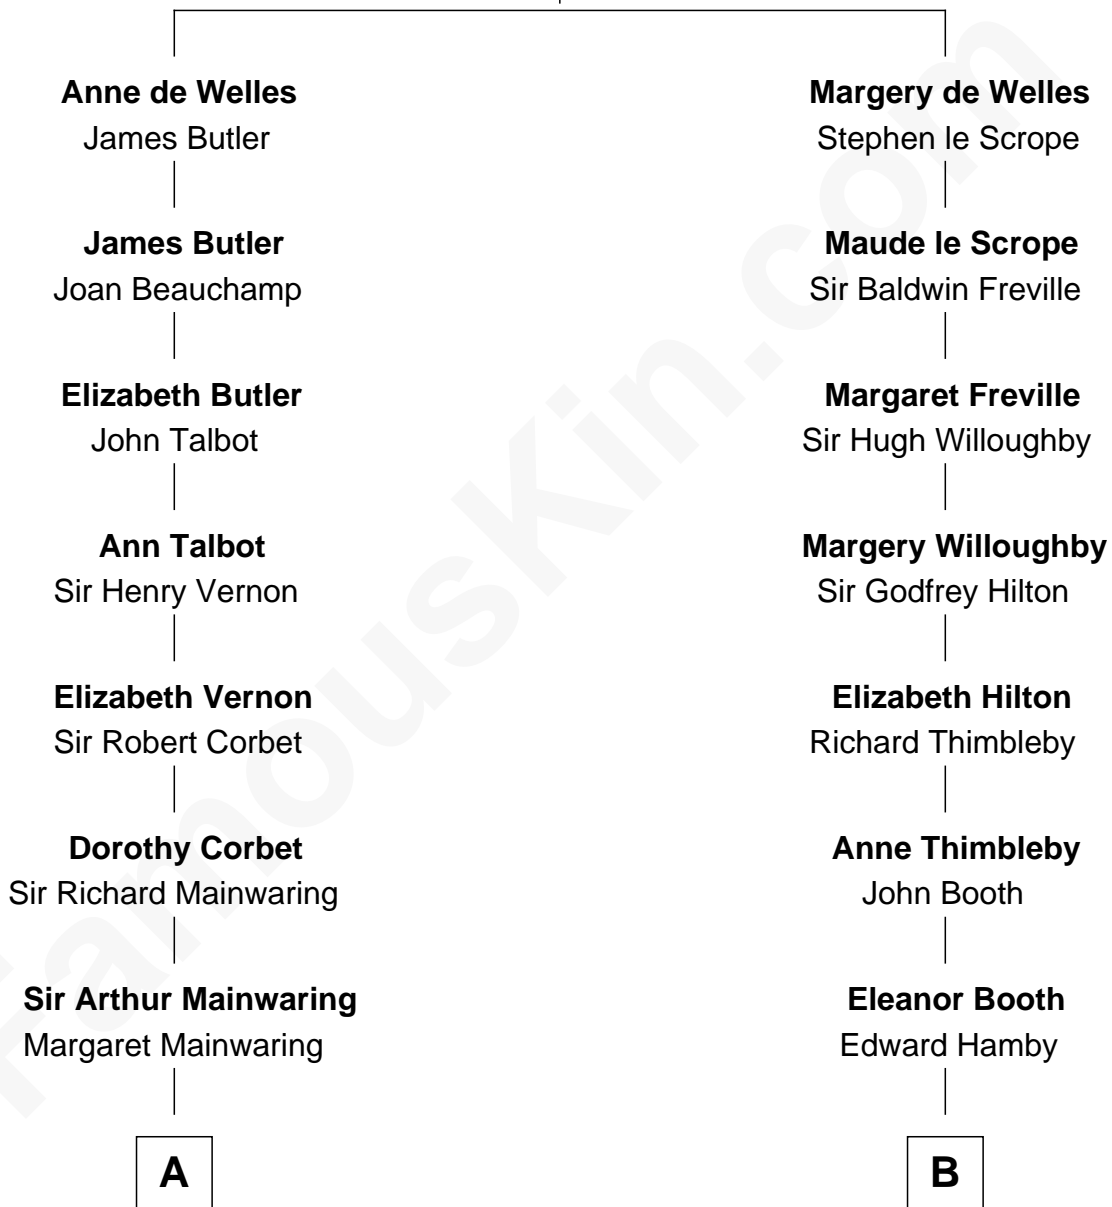

FamousKin.com
Relationship Chart of
Melvyn Douglas
Movie Actor

17th cousin 4 times removed of

George W. Bush
43rd U.S. President

John de Welles
 Maud de Roos

C

Harriet Eleanor Fay
Rev. James Smith Bush

Samuel Prescott Bush
Flora Sheldon

Prescott Sheldon Bush
Dorothy Wear Walker

George Herbert Walker Bush
Barbara Pierce

George W. Bush
43rd U.S. President