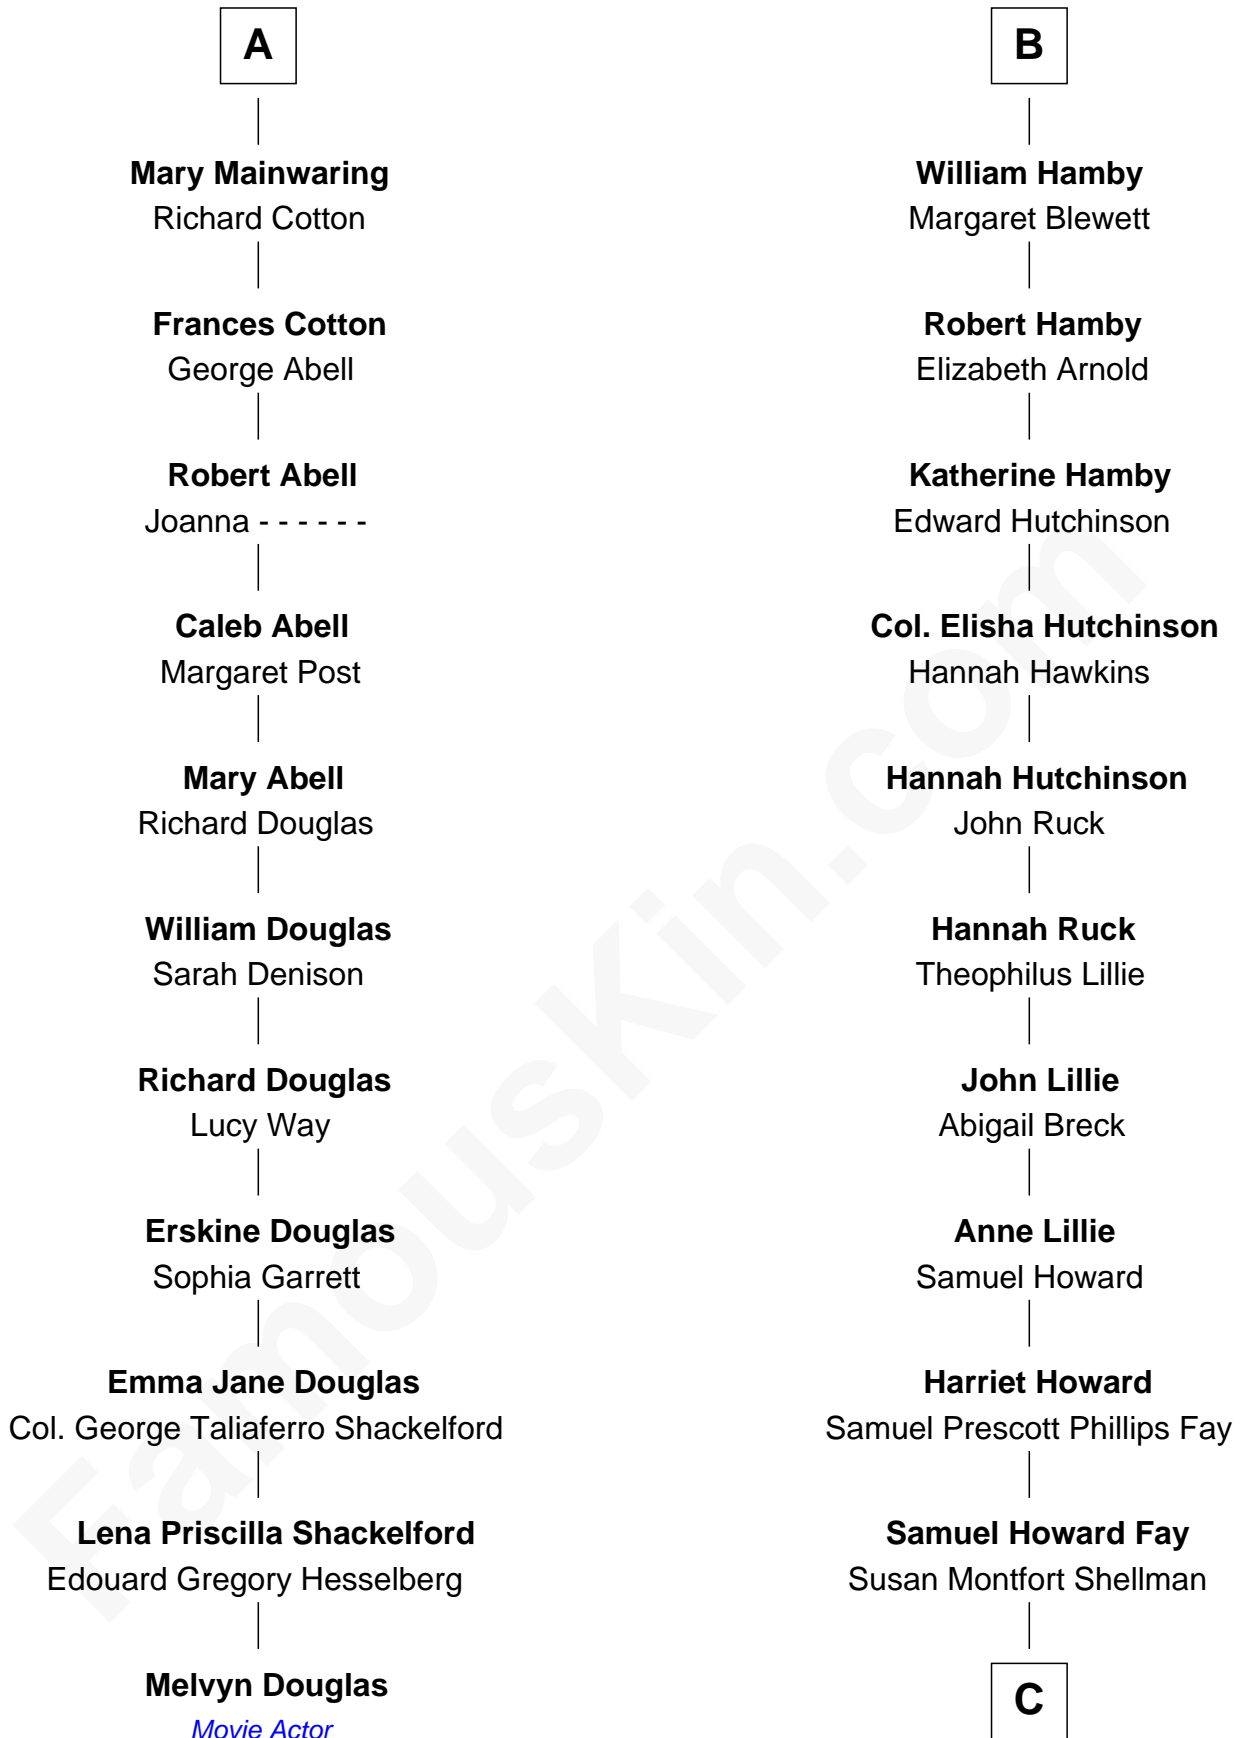

FamousKin.com
Relationship Chart of
Melvyn Douglas
Movie Actor

17th cousin 4 times removed of

George W. Bush
43rd U.S. President

John de Welles
 Maud de Roos

C

Harriet Eleanor Fay
Rev. James Smith Bush

Samuel Prescott Bush
Flora Sheldon

Prescott Sheldon Bush
Dorothy Wear Walker

George Herbert Walker Bush
Barbara Pierce

George W. Bush
43rd U.S. President