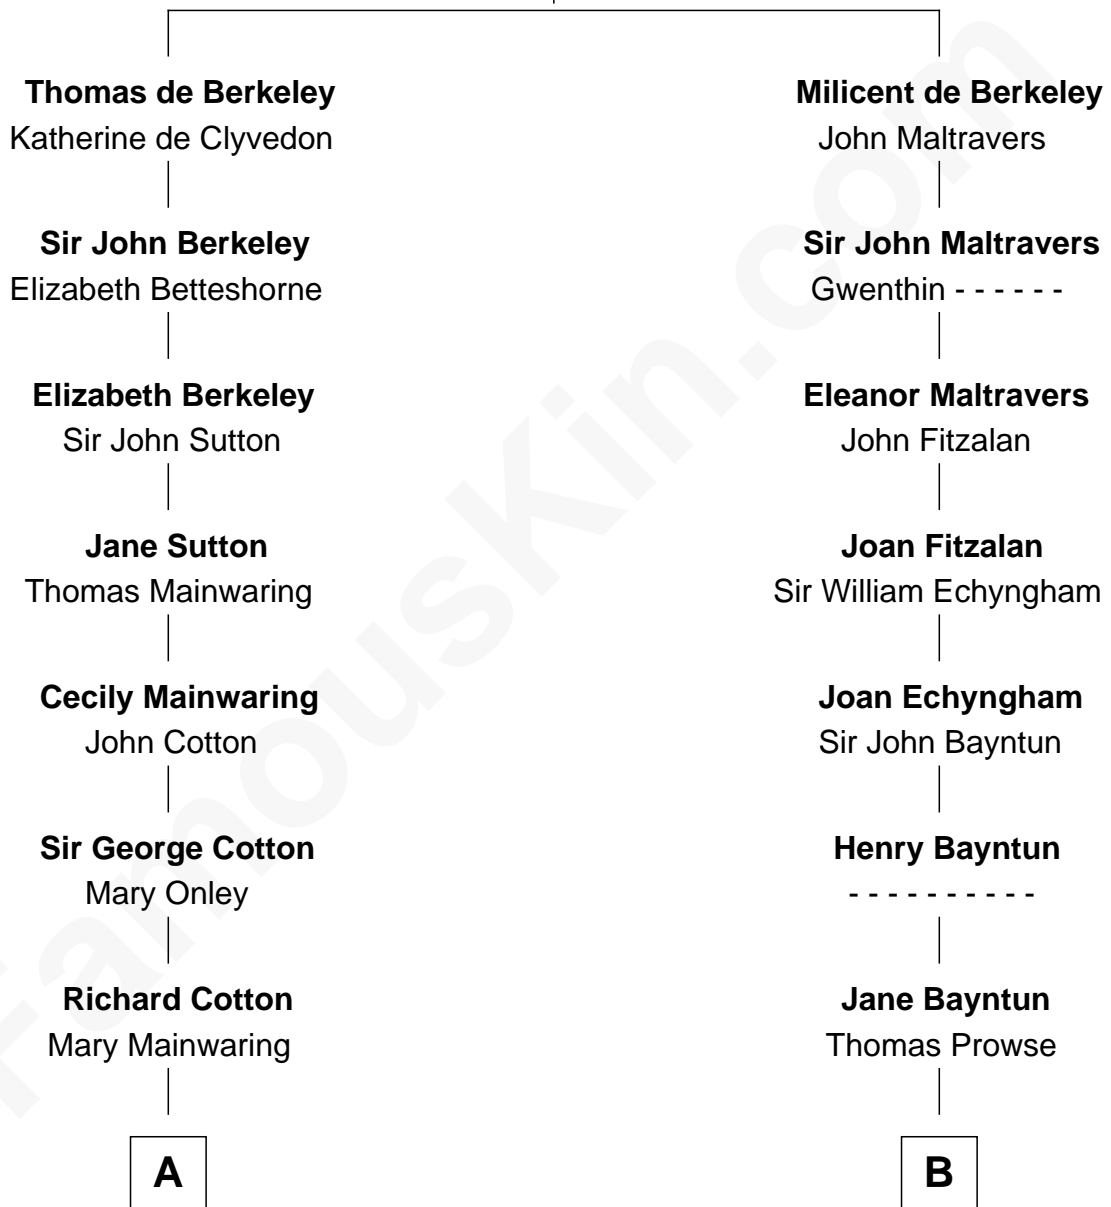

FamousKin.com
Relationship Chart of
Melvyn Douglas
Movie Actor

16th cousin 5 times removed of
George W. Bush
43rd U.S. President

Sir Maurice de Berkeley
 Eve la Zouche

C

Jonas James Pierce

Kate Pritzel

Scott Pierce

Mabel Marvin

Marvin Pierce

Pauline Robinson

Barbara Pierce

George Herbert Walker Bush

George W. Bush

43rd U.S. President

FamousKin.com