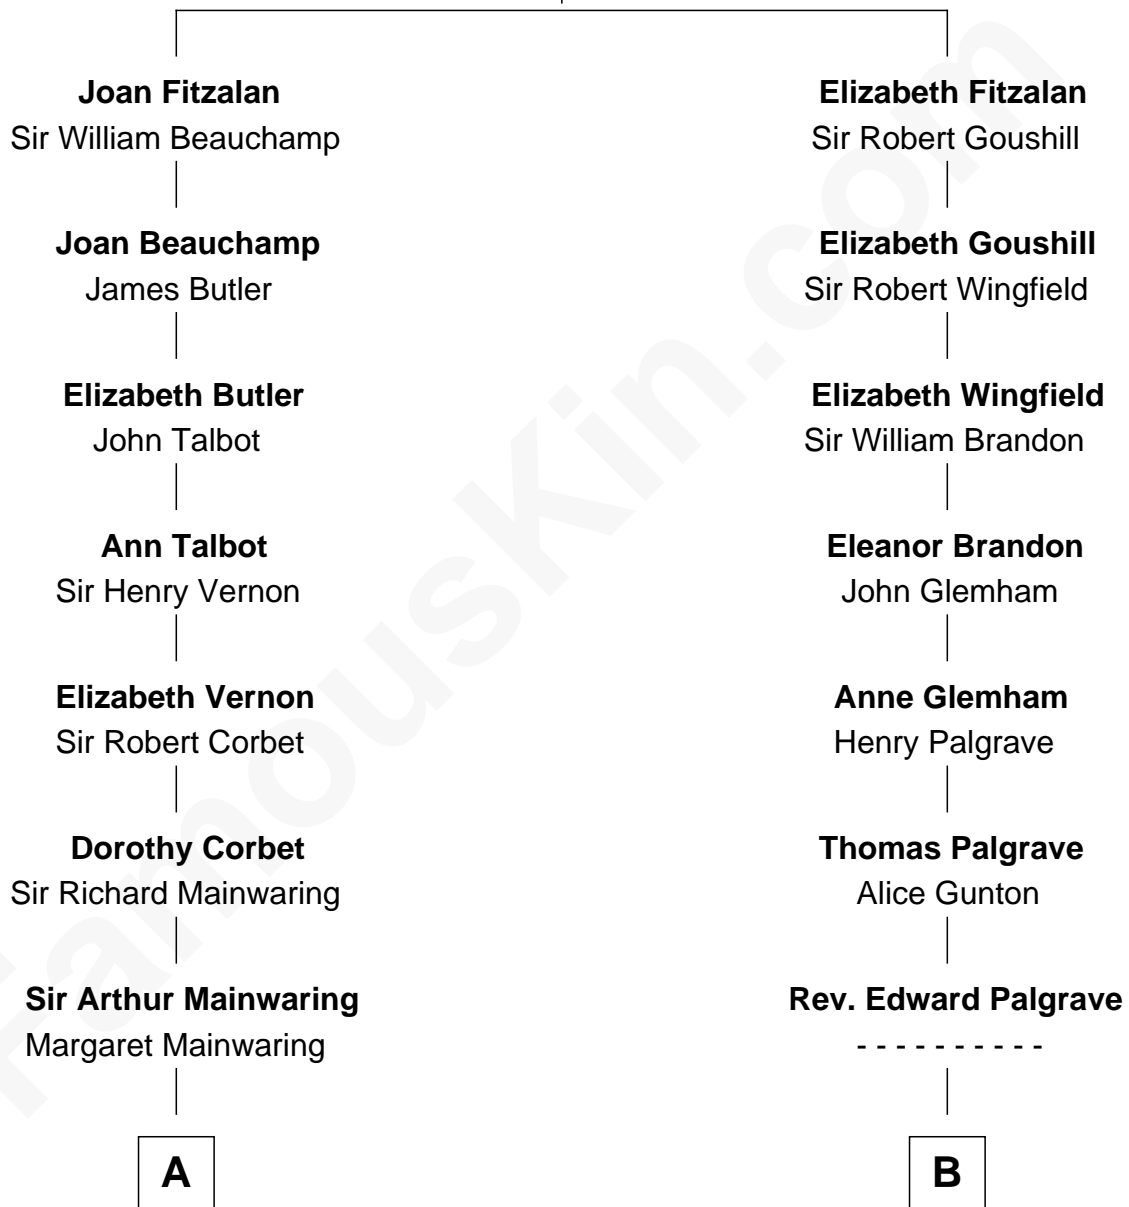

FamousKin.com
Relationship Chart of
Melvyn Douglas
Movie Actor

17th cousin 3 times removed of
George W. Bush
43rd U.S. President

Sir Richard Fitzalan
 Elizabeth de Bohun

C

Samuel Prescott Bush

Flora Sheldon

Prescott Sheldon Bush

Dorothy Wear Walker

George Herbert Walker Bush

Barbara Pierce

George W. Bush

43rd U.S. President

FamousKin.com