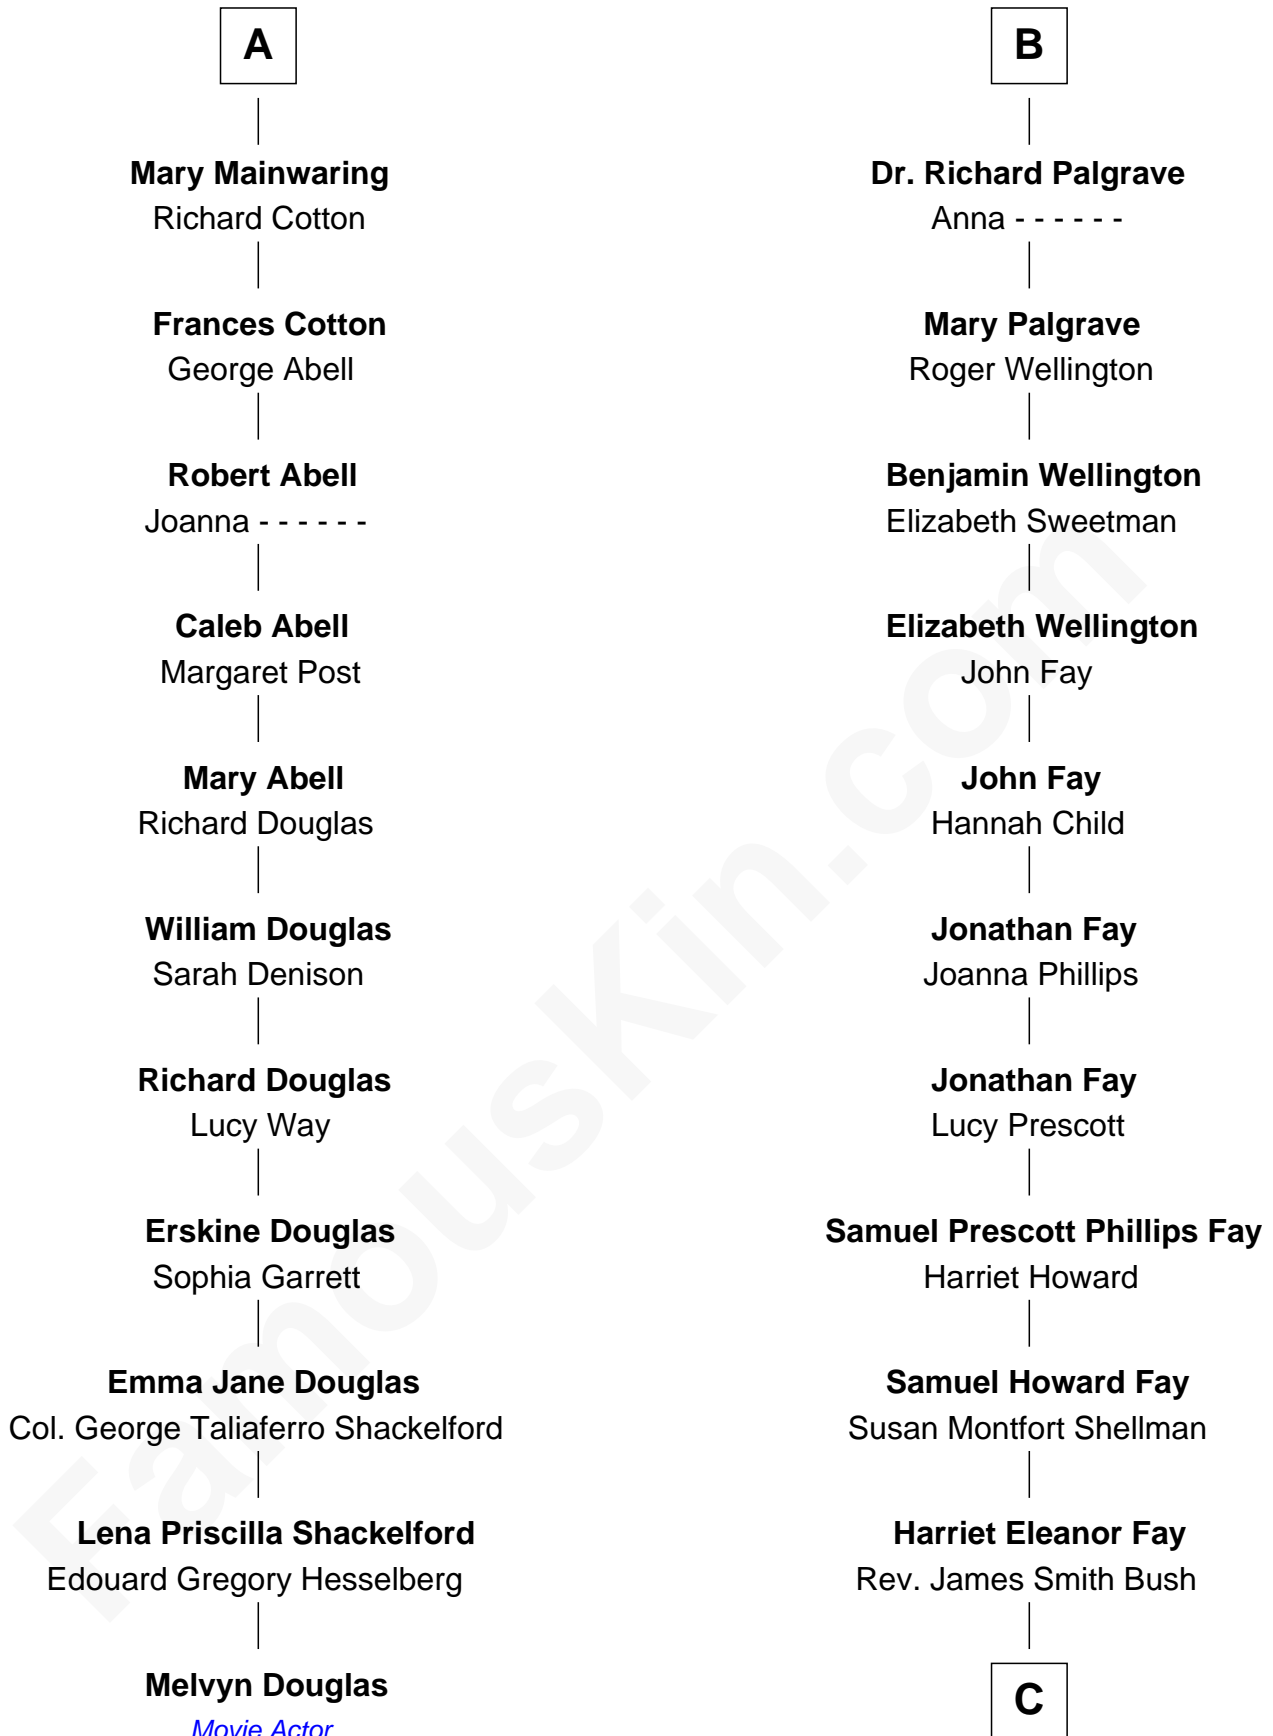

FamousKin.com
Relationship Chart of
Melvyn Douglas
Movie Actor

17th cousin 3 times removed of
George W. Bush
43rd U.S. President

Sir Richard Fitzalan
 Elizabeth de Bohun

C

Samuel Prescott Bush

Flora Sheldon

Prescott Sheldon Bush

Dorothy Wear Walker

George Herbert Walker Bush

Barbara Pierce

George W. Bush

43rd U.S. President

FamousKin.com