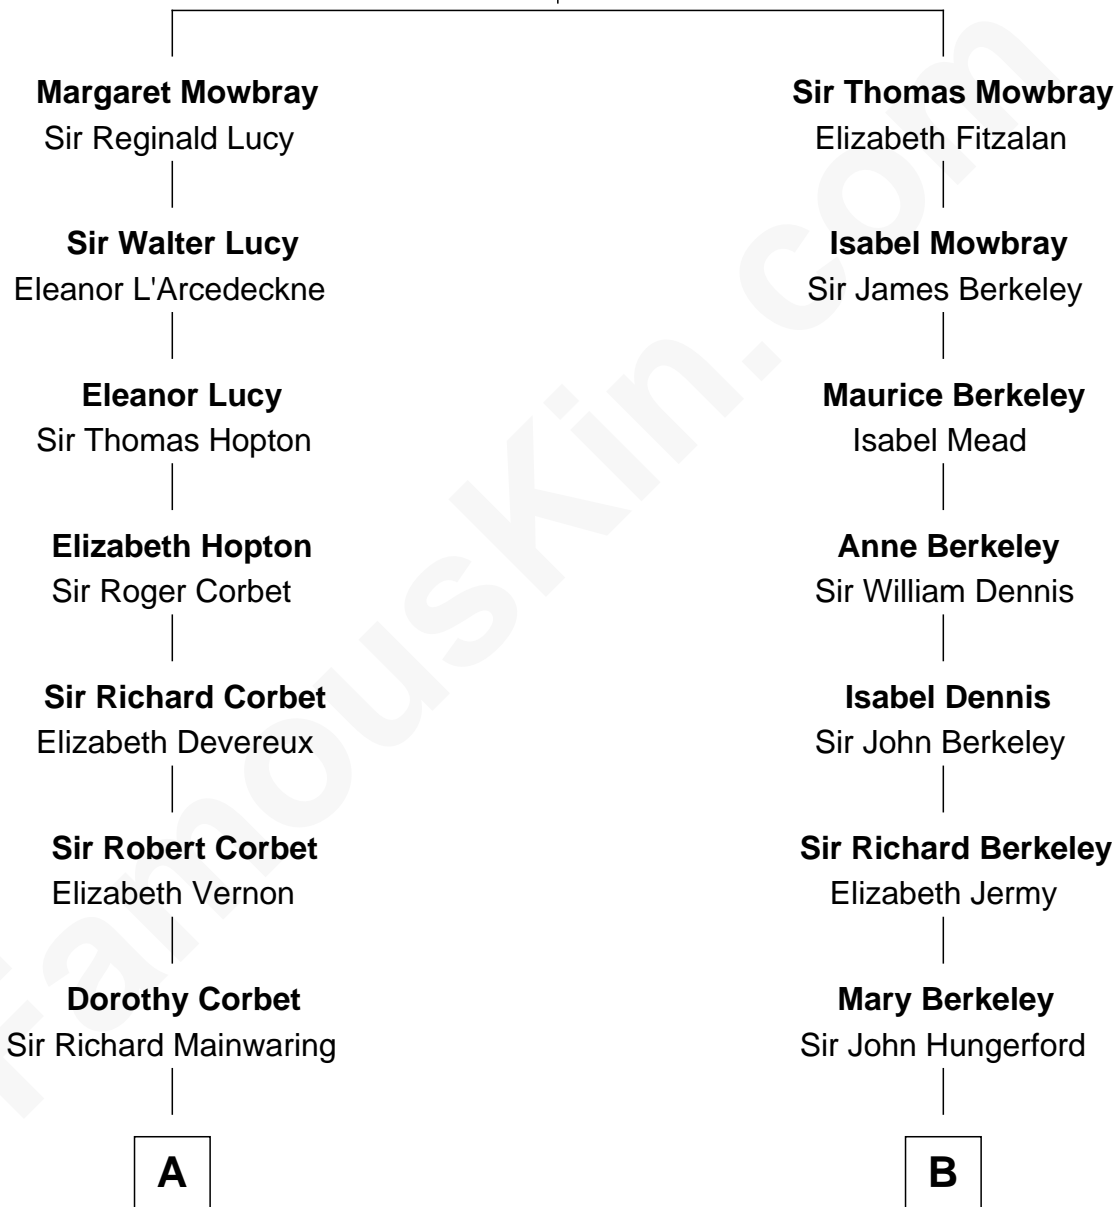

FamousKin.com
Relationship Chart of
Melvyn Douglas
Movie Actor

18th cousin 2 times removed of
George W. Bush
43rd U.S. President

John de Mowbray
 Elizabeth de Segrave

C

Lena Priscilla Shackelford
Edouard Gregory Hesselberg

Melvyn Douglas
Movie Actor

D

Samuel Prescott Bush
Flora Sheldon

Prescott Sheldon Bush
Dorothy Wear Walker

George Herbert Walker Bush
Barbara Pierce

George W. Bush
43rd U.S. President

FamousKin.com