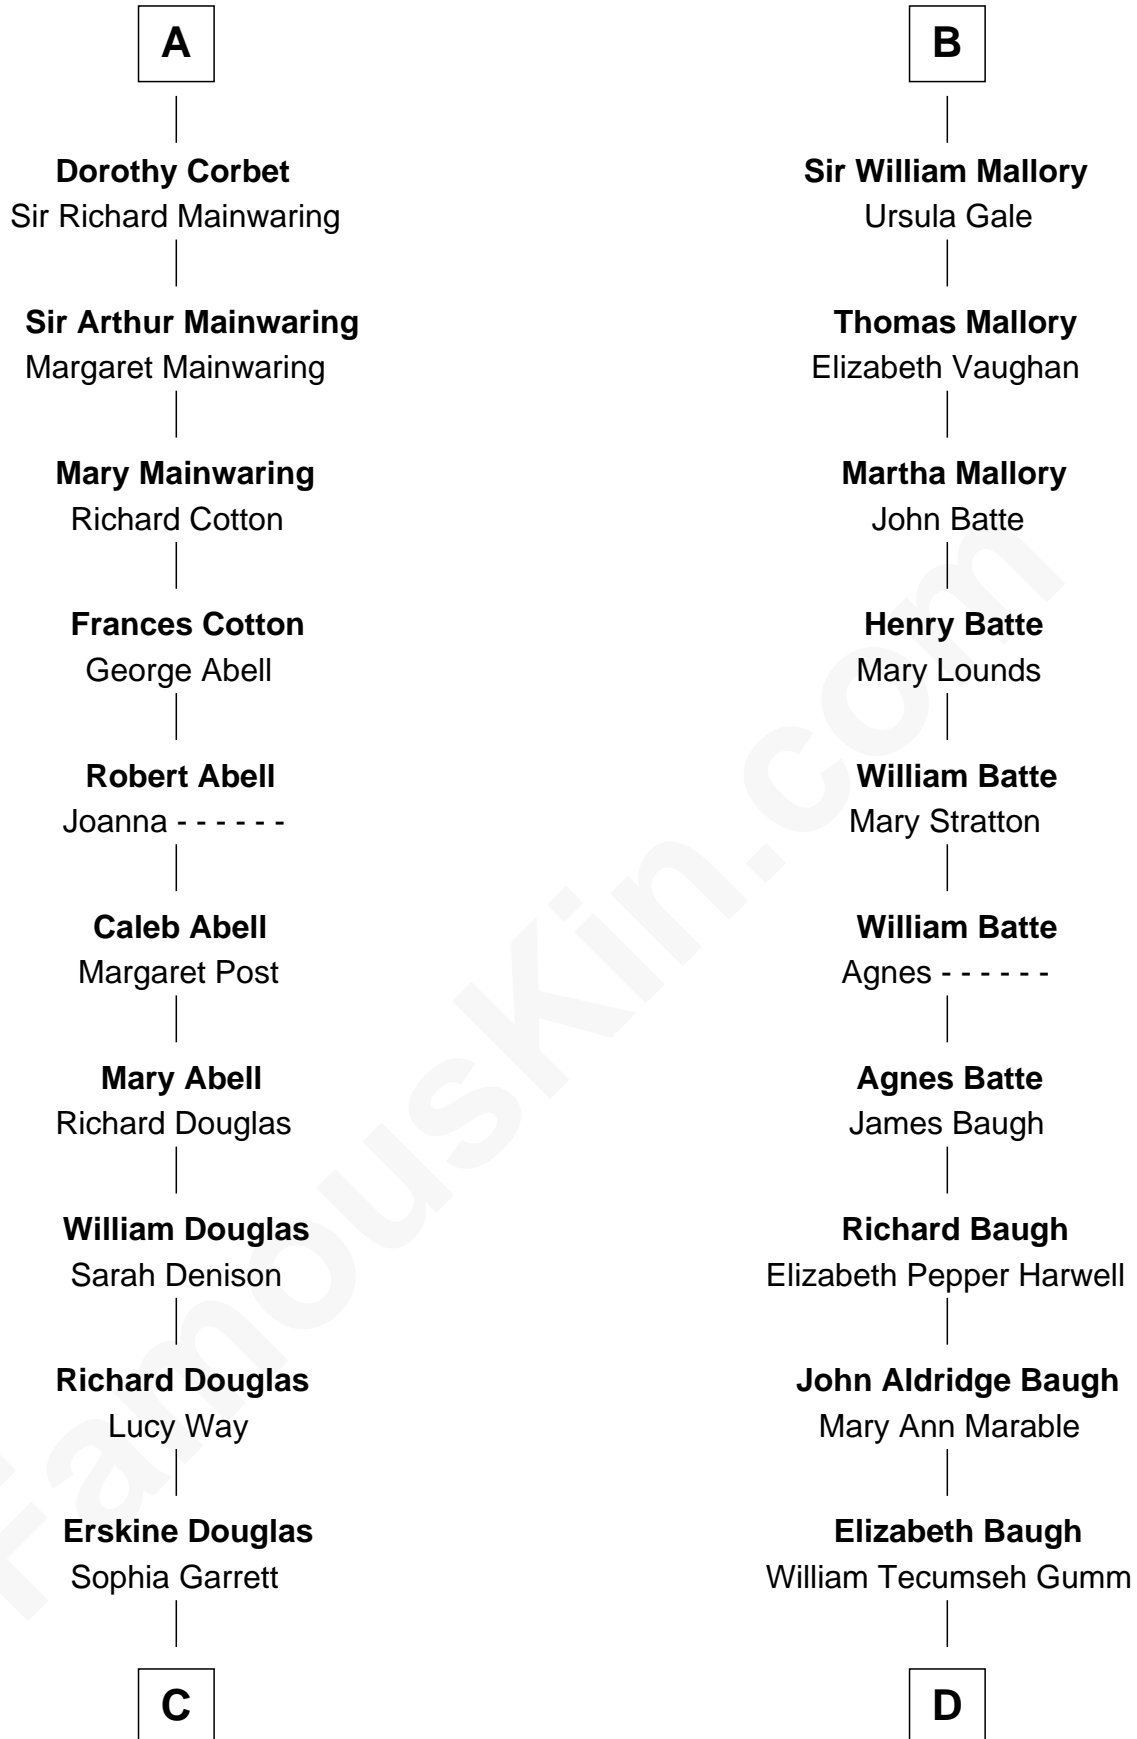

FamousKin.com Relationship Chart of

Melvyn Douglas

Movie Actor

19th cousin of

Liza Minnelli

Singer and Actress

Edmund Fitzalan

Alice de Warenne

C

Emma Jane Douglas
Col. George Taliaferro Shackelford

Lena Priscilla Shackelford
Edouard Gregory Hesselberg

Melvyn Douglas
Movie Actor

D

Francis Avent Gumm
Ethel Marian Milne

Frances Ethel Gumm
Vincent Minnelli