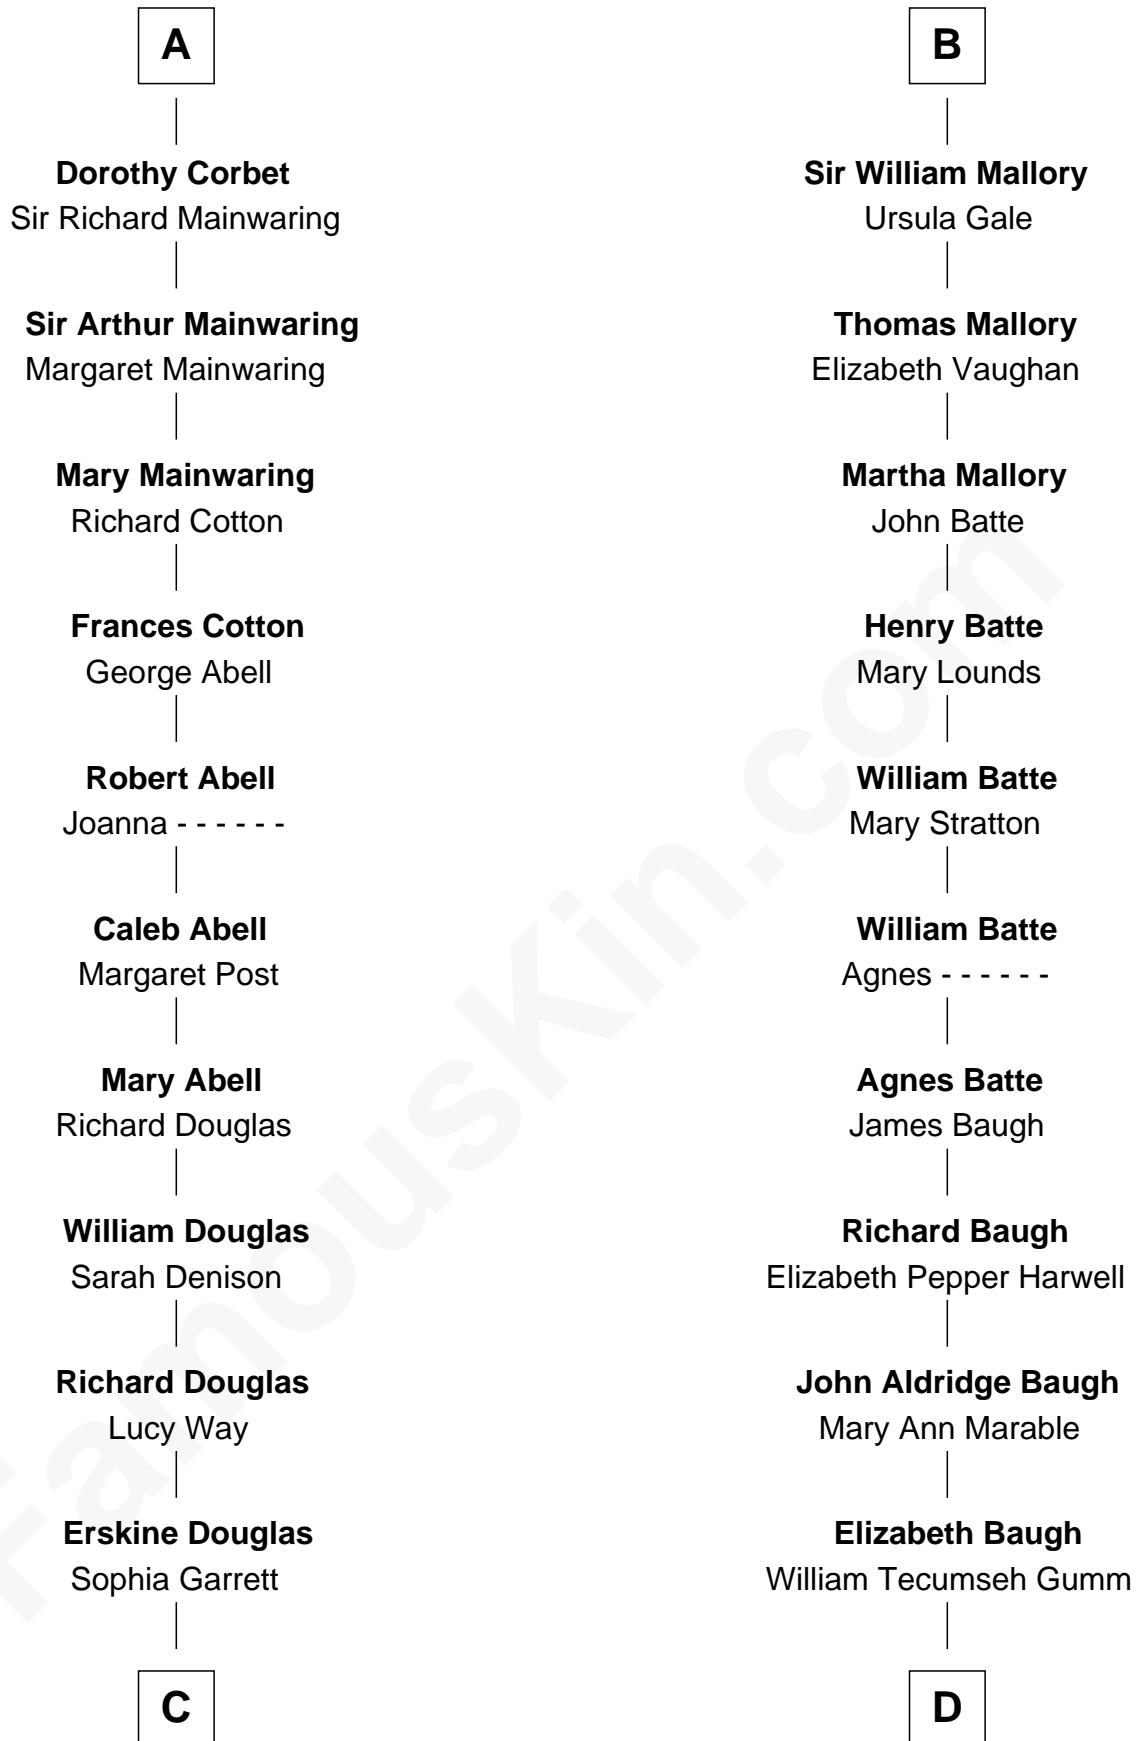

# FamousKin.com Relationship Chart of

**Melvyn Douglas**

*Movie Actor*

18th cousin 1 time removed of

**Judy Garland**

*Singer and Movie Actress*

**Edmund Fitzalan**

Alice de Warenne

**C**

**Emma Jane Douglas**  
Col. George Taliaferro Shackelford

**Lena Priscilla Shackelford**  
Edouard Gregory Hesselberg

**Melvyn Douglas**  
*Movie Actor*

**D**

**Francis Avent Gumm**  
Ethel Marian Milne