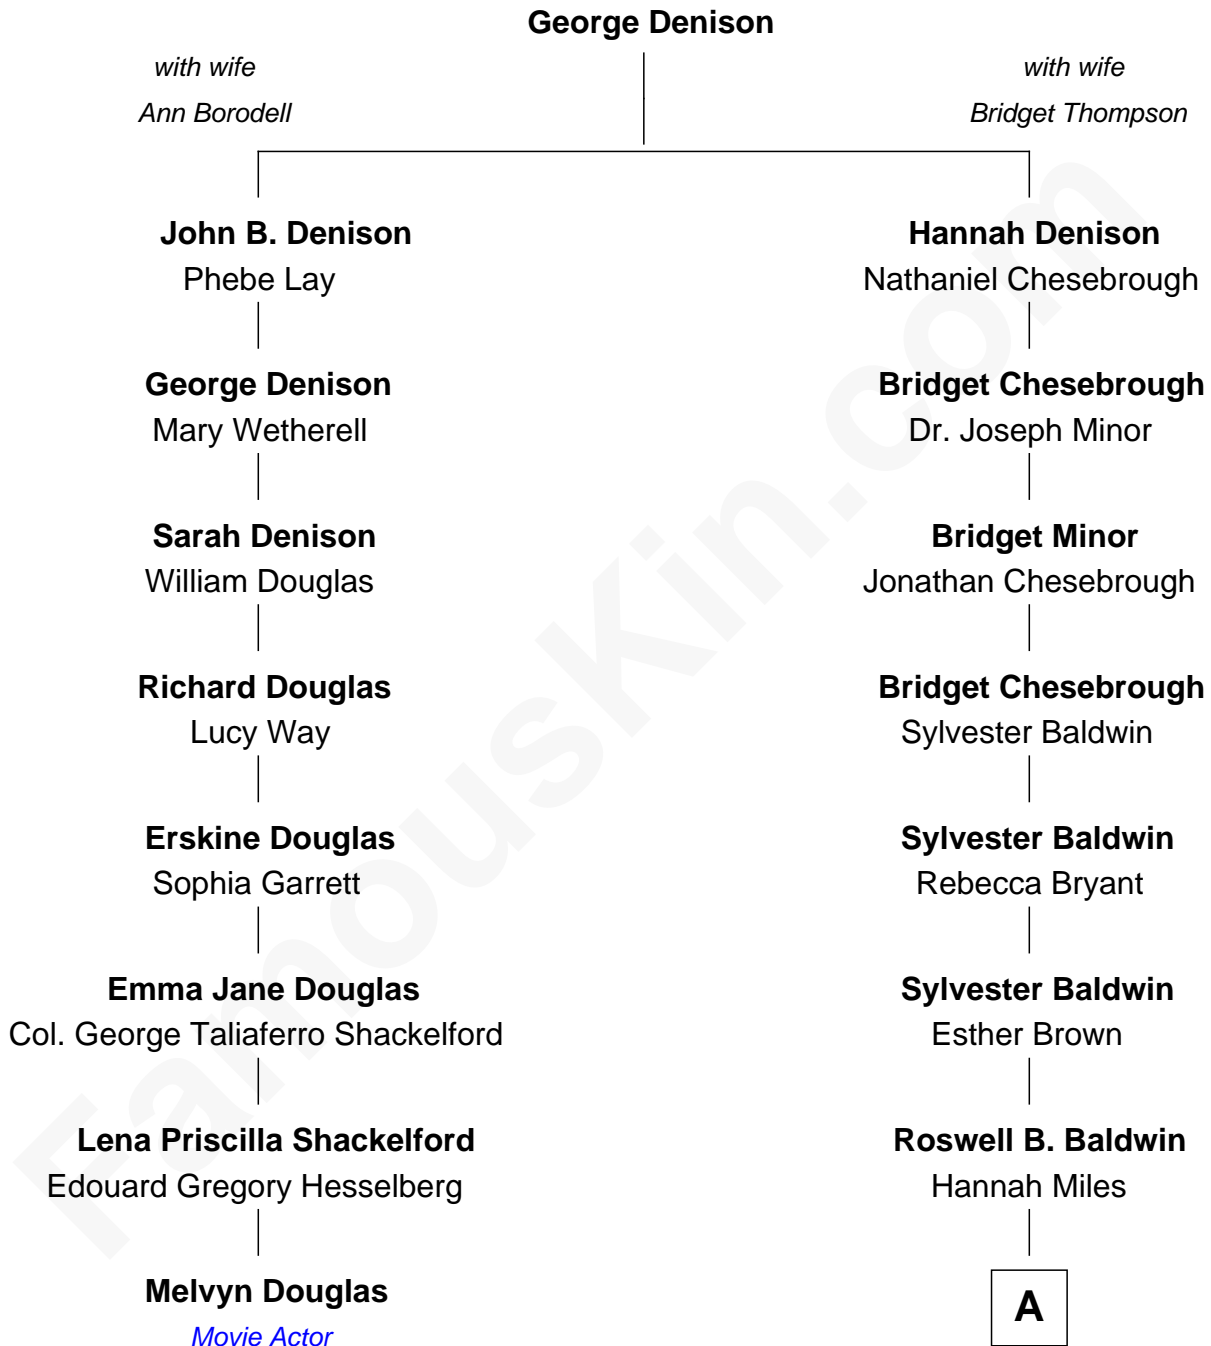

FamousKin.com
Relationship Chart of
Melvyn Douglas
Movie Actor

7th cousin 3 times removed of
Alec Baldwin
Television and Movie Actor

A

Sylvester Davis Baldwin

Helen Irene McNamara

Alexander Rae Baldwin

Ruth Mary Noble

Alexander Rae Baldwin

Carol Newcomb Martineau

Alec Baldwin

Television and Movie Actor