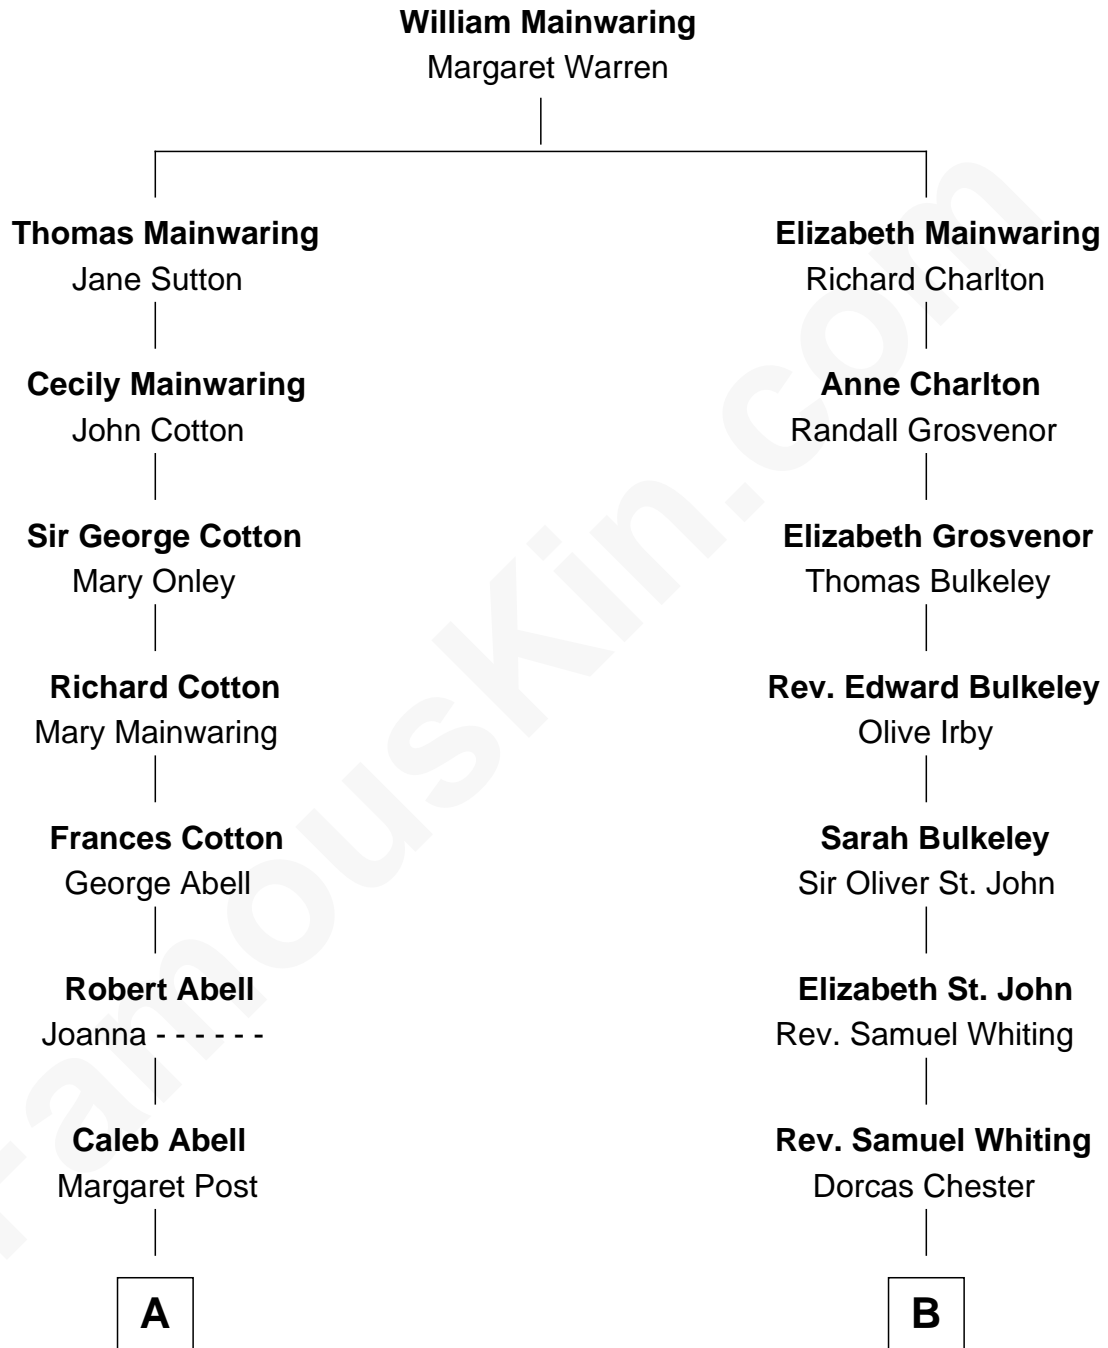

**FamousKin.com**  
**Relationship Chart of**  
**Melvyn Douglas**  
*Movie Actor*

13th cousin 2 times removed of

**Bette Davis**  
*Movie Actress*

**A**

**Mary Abell**  
Richard Douglas

**William Douglas**  
Sarah Denison

**Richard Douglas**  
Lucy Way

**Erskine Douglas**  
Sophia Garrett

**Emma Jane Douglas**  
Col. George Taliaferro Shackelford

**Lena Priscilla Shackelford**  
Edouard Gregory Hesselberg

**Melvyn Douglas**  
*Movie Actor*

**B**

**Oliver Whiting**  
Anna Danforth

**John Whiting**  
Dorcas Hunt

**Dorcas Whiting**  
Dr. William Worcester

**Dorothy Worcester**  
James Bailey

**Benjamin W. Bailey**  
Latta Hopkins

**Harriet Jane Bailey**  
Charles Otis Thompson