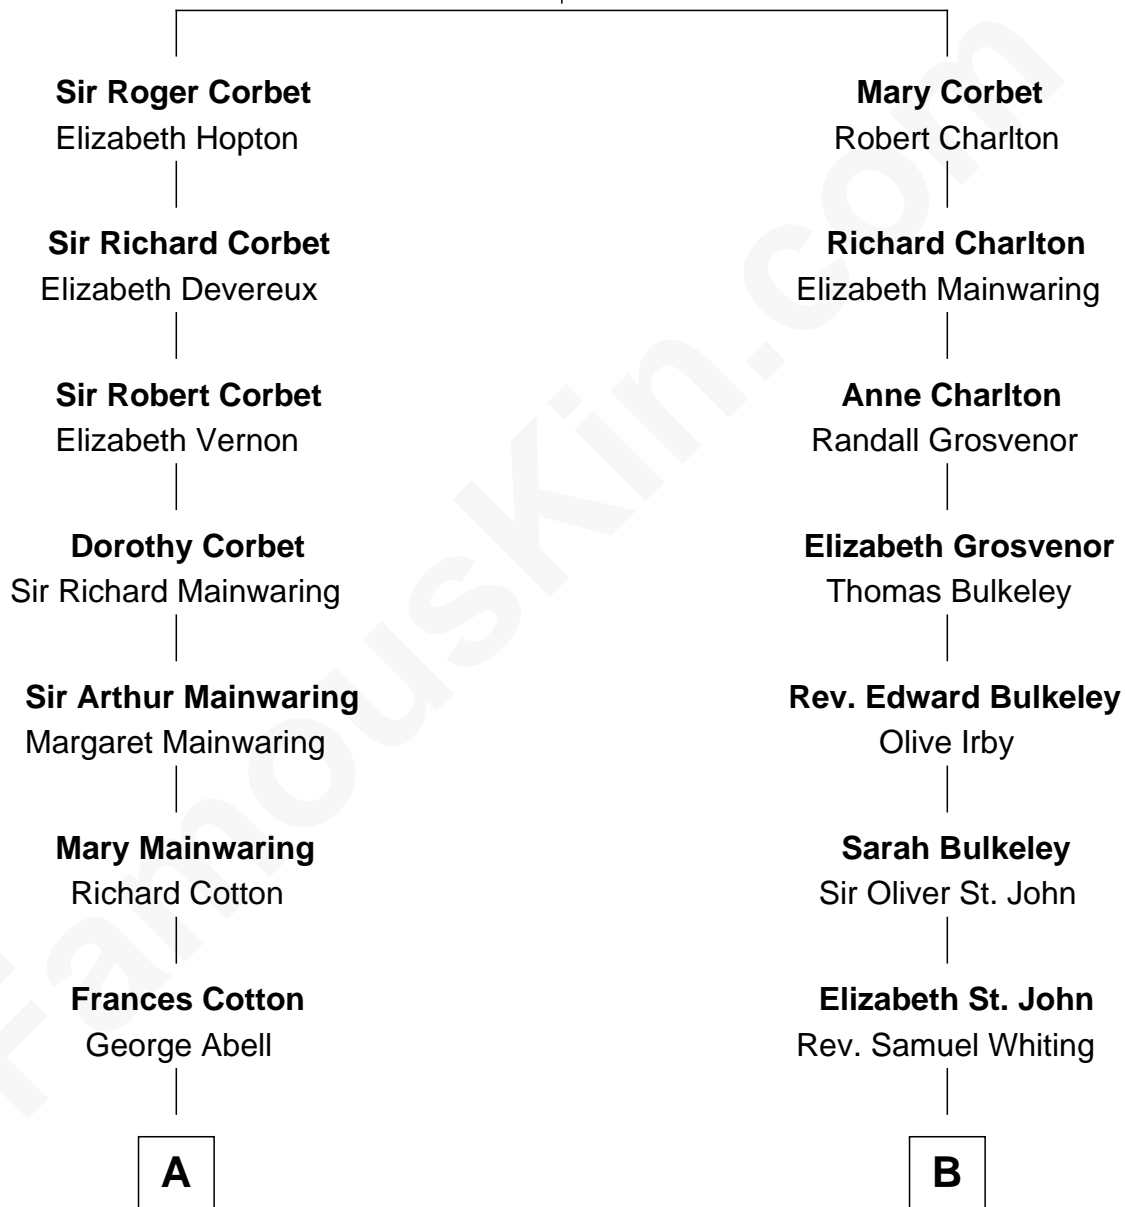

FamousKin.com

Relationship Chart of

Melvyn Douglas

Movie Actor

15th cousin 1 time removed of

Bette Davis

Movie Actress

Sir Robert Corbet

Margaret - - - - -

A

Robert Abell
Joanna - - - - -

Caleb Abell
Margaret Post

Mary Abell
Richard Douglas

William Douglas
Sarah Denison

Richard Douglas
Lucy Way

Erskine Douglas
Sophia Garrett