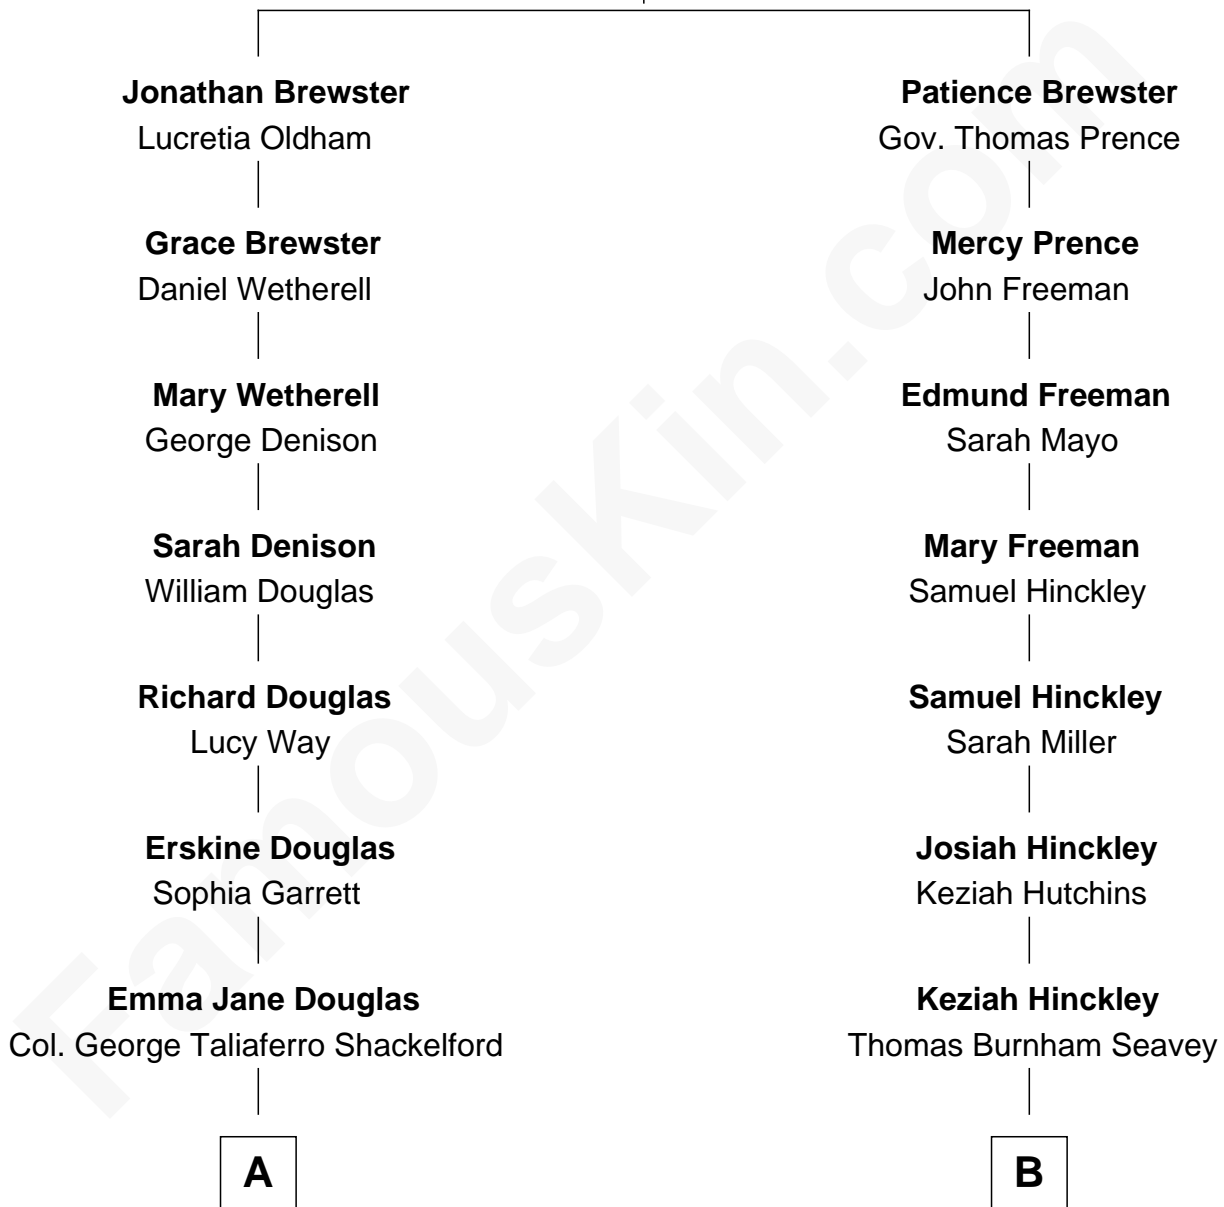

# FamousKin.com Relationship Chart of

**Melvyn Douglas**

*Movie Actor*

8th cousin 2 times removed of

**Bette Davis**

*Movie Actress*

**William Brewster**

Mary - - - - -

**A**

**Lena Priscilla Shackelford**  
Edouard Gregory Hesselberg

**Melvyn Douglas**  
*Movie Actor*

**B**

**Eliza Seavey**  
Rev. Alexander Hatch Morrell

**Eliza Jane Morrell**  
Edward Elwell Davis

**Harlow Morrell Davis**  
Ruth Augusta Favor