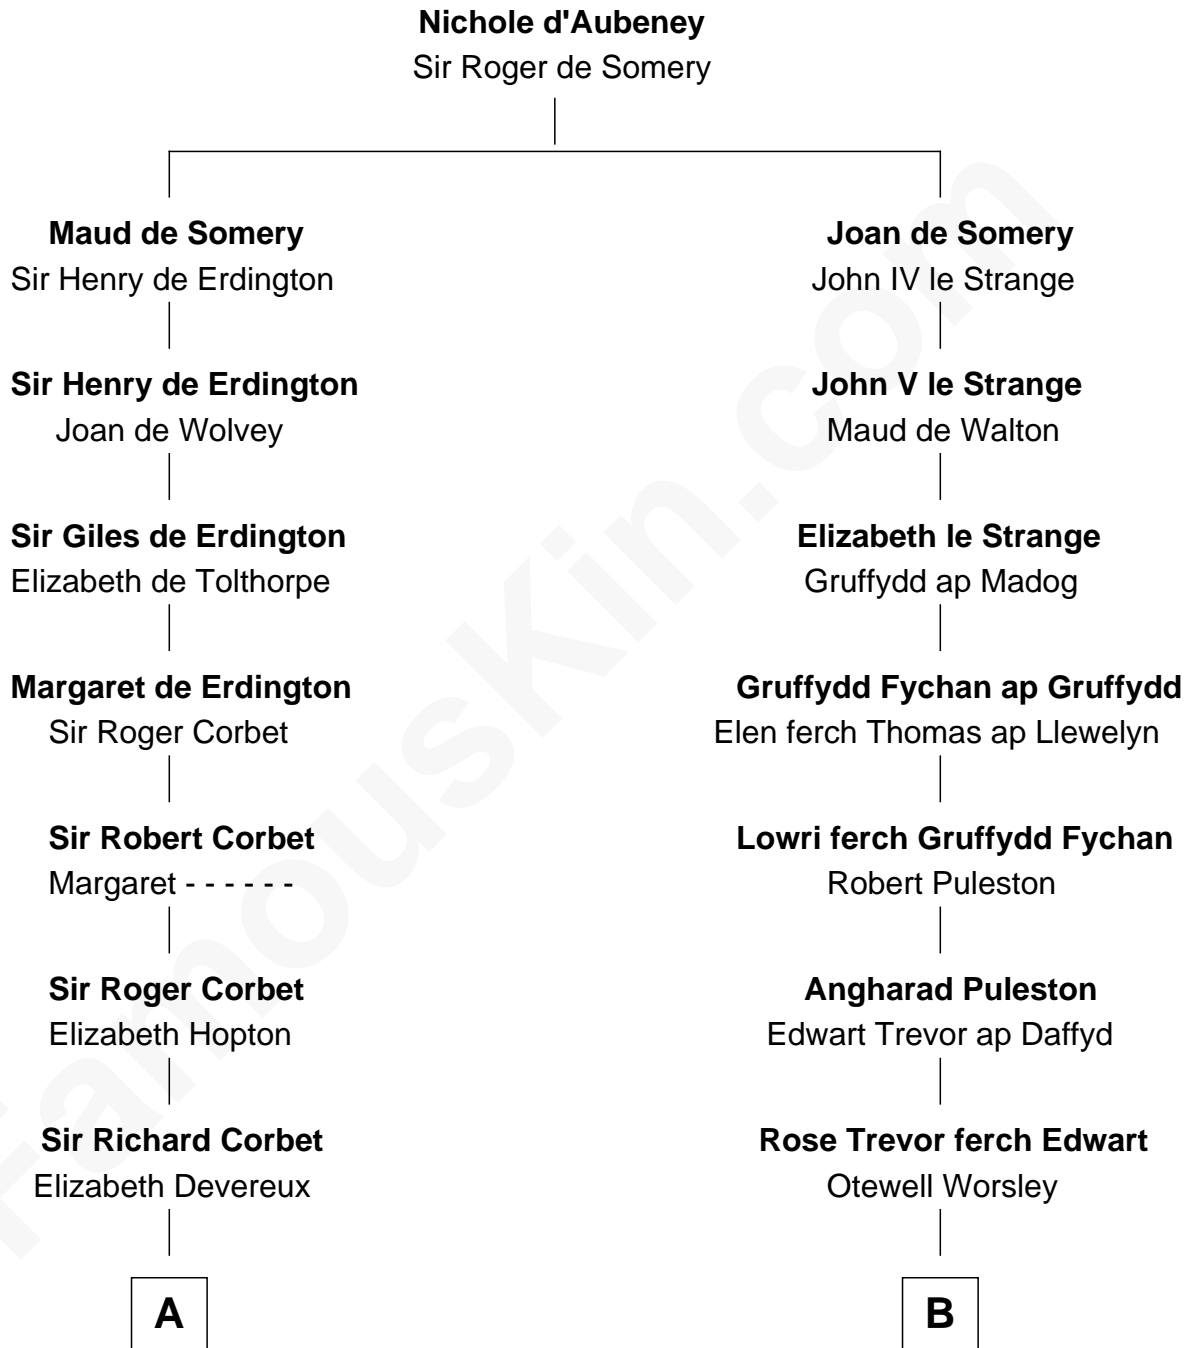

FamousKin.com
Relationship Chart of
Melvyn Douglas
Movie Actor

18th cousin 2 times removed of
Eliphalet Remington
Founder of Remington Arms Company

C

Erskine Douglas

Sophia Garrett

Emma Jane Douglas

Col. George Taliaferro Shackelford

Lena Priscilla Shackelford

Edouard Gregory Hesselberg

Melvyn Douglas

Movie Actor

D

Elizabeth Kilbourn

Eliphalet Remington

Eliphalet Remington